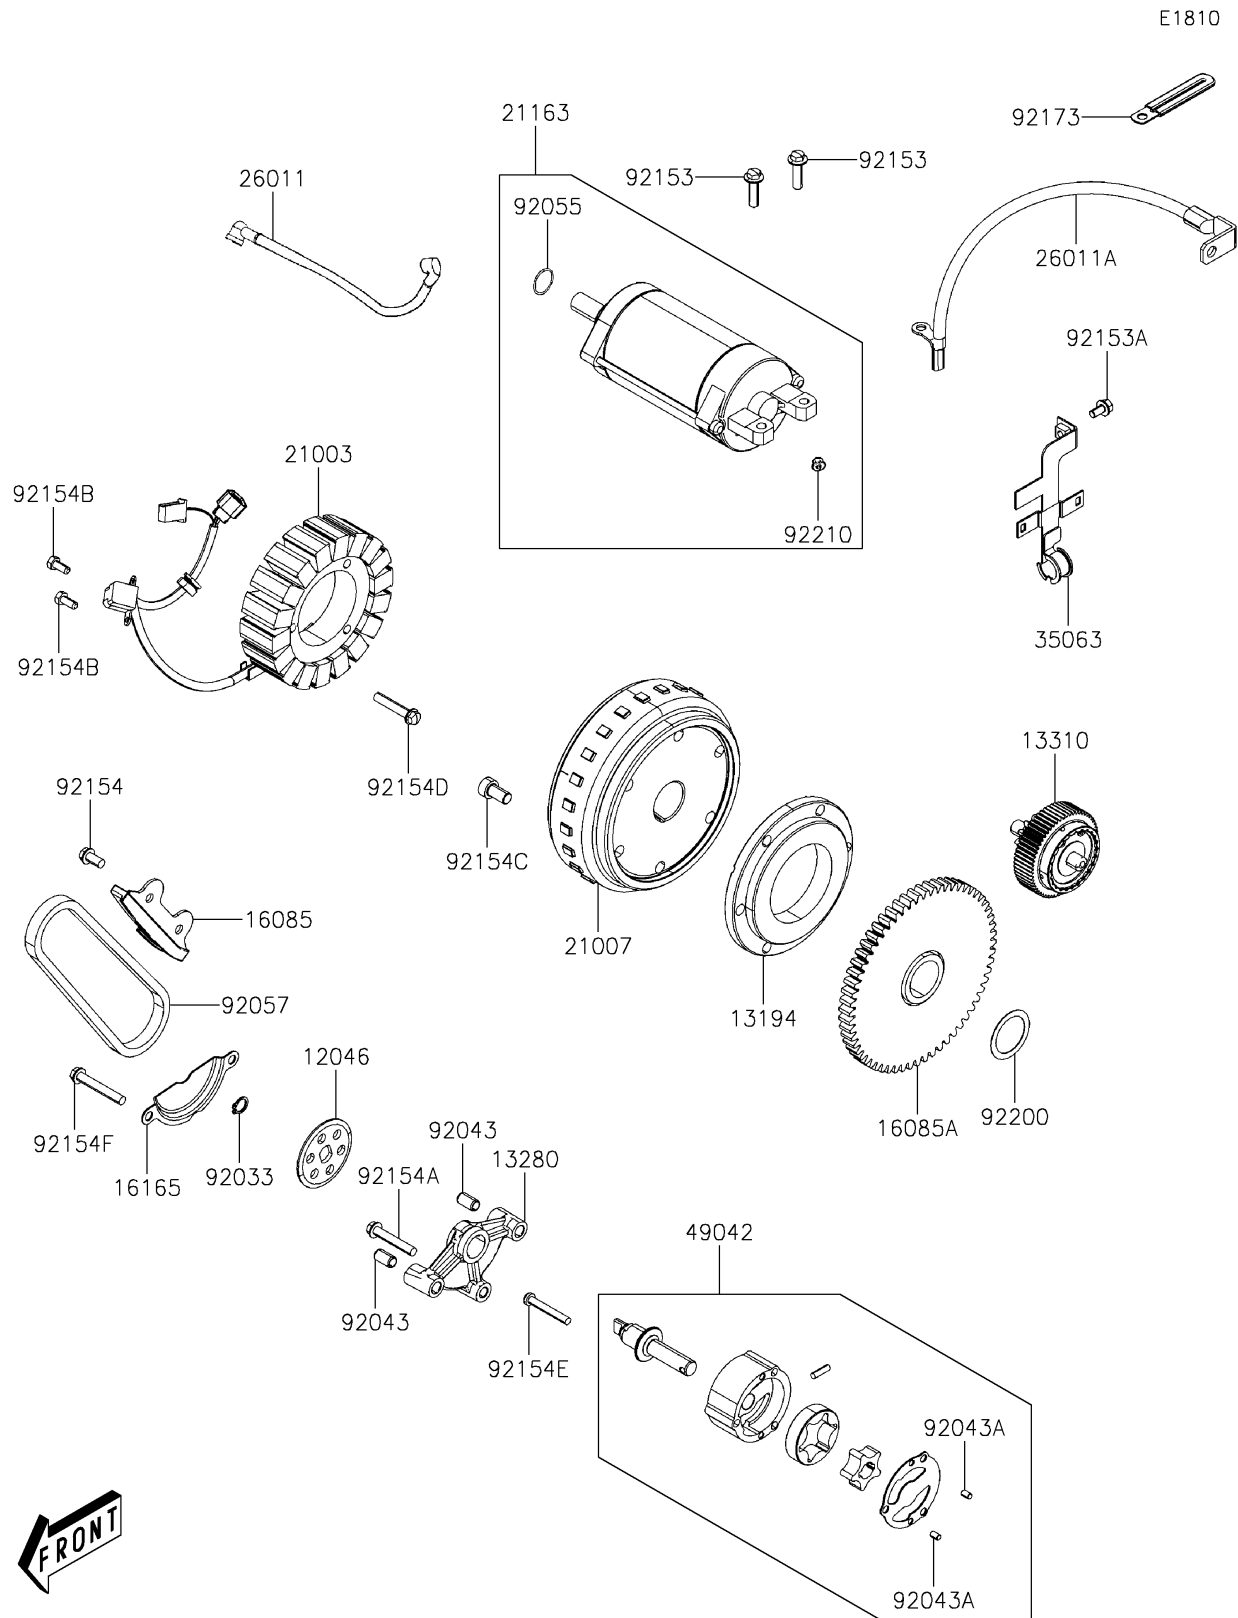

2024 Mule PRO-MX

PARTS DIAGRAM

Generator

2024 Mule PRO-MX

PARTS LIST

Generator

ITEM NAME

PART NUMBER

QUANTITY
