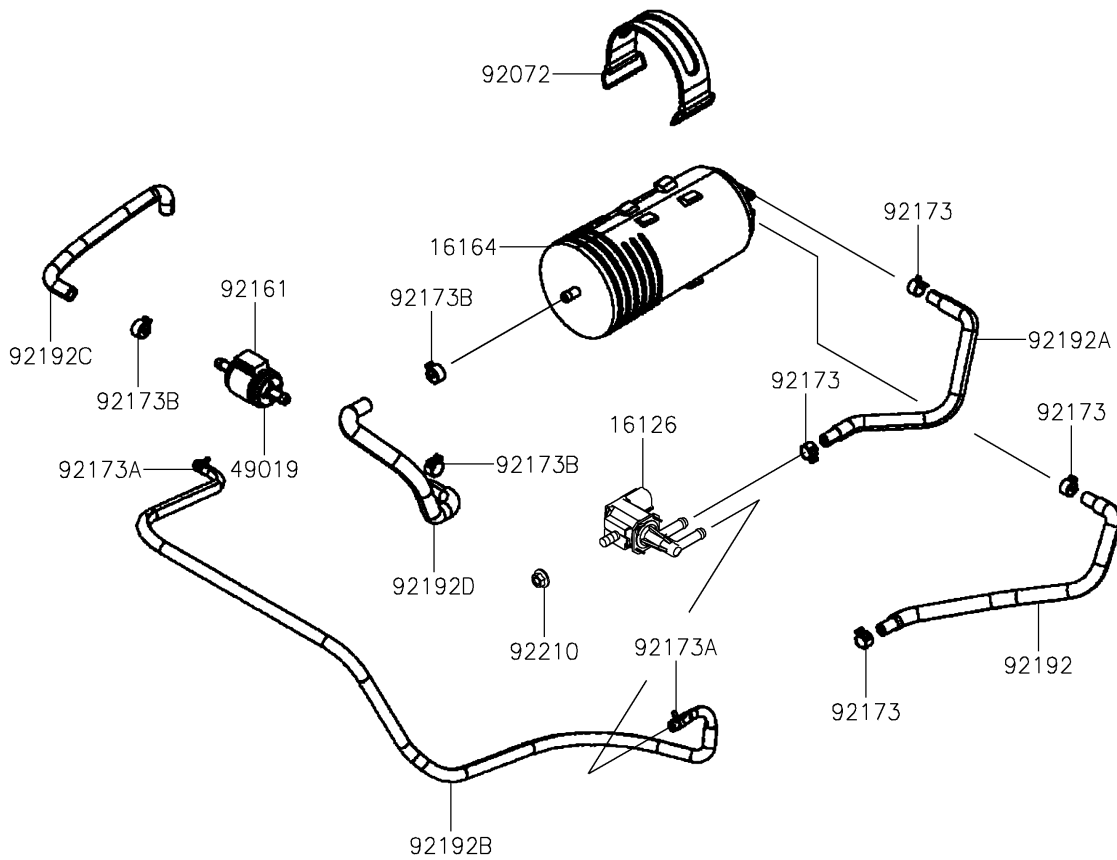

2024 Mule PRO-MX

PARTS DIAGRAM

Fuel Evaporative System(CA)

E1650

2024 Mule PRO-MX

PARTS LIST

Fuel Evaporative System(CA)

ITEM NAME	PART NUMBER	QUANTITY
-----------	-------------	----------
