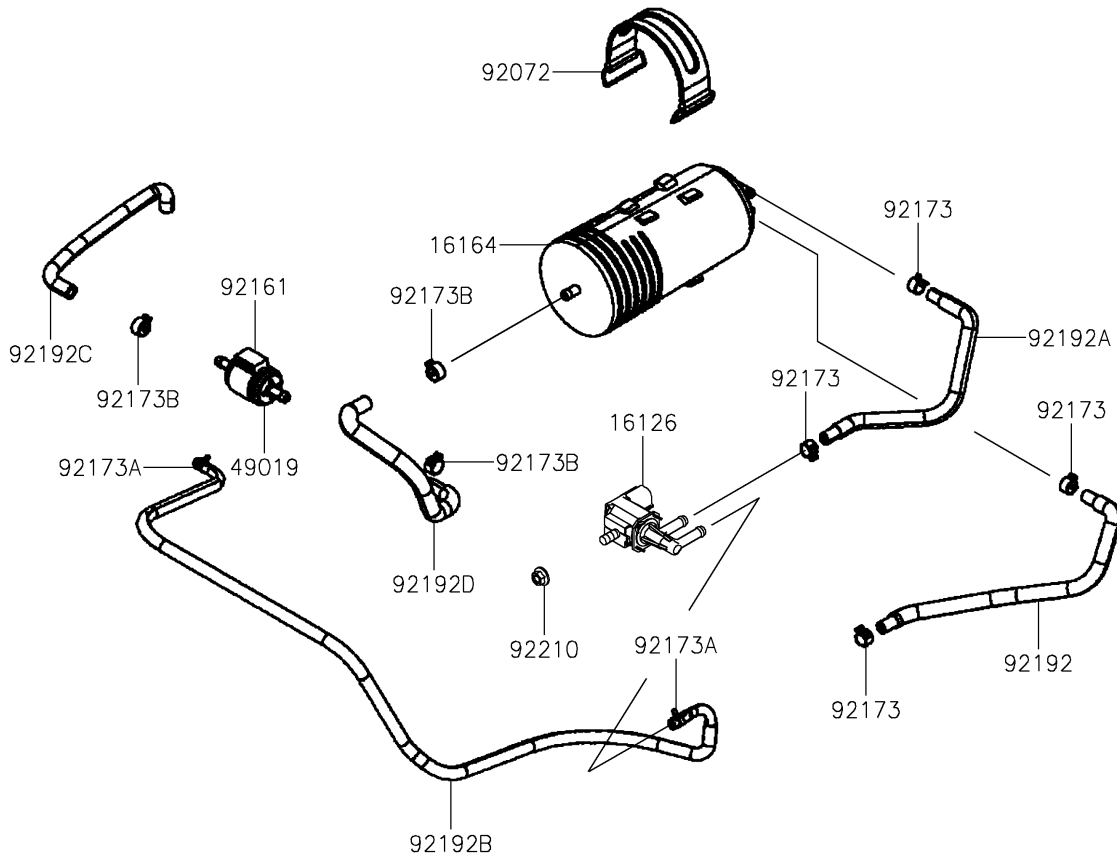

2023 Mule PRO-MX™

PARTS DIAGRAM

Fuel Evaporative System(CA)

E1650

2023 Mule PRO-MX™

PARTS LIST

Fuel Evaporative System(CA)

ITEM NAME

PART NUMBER

QUANTITY
