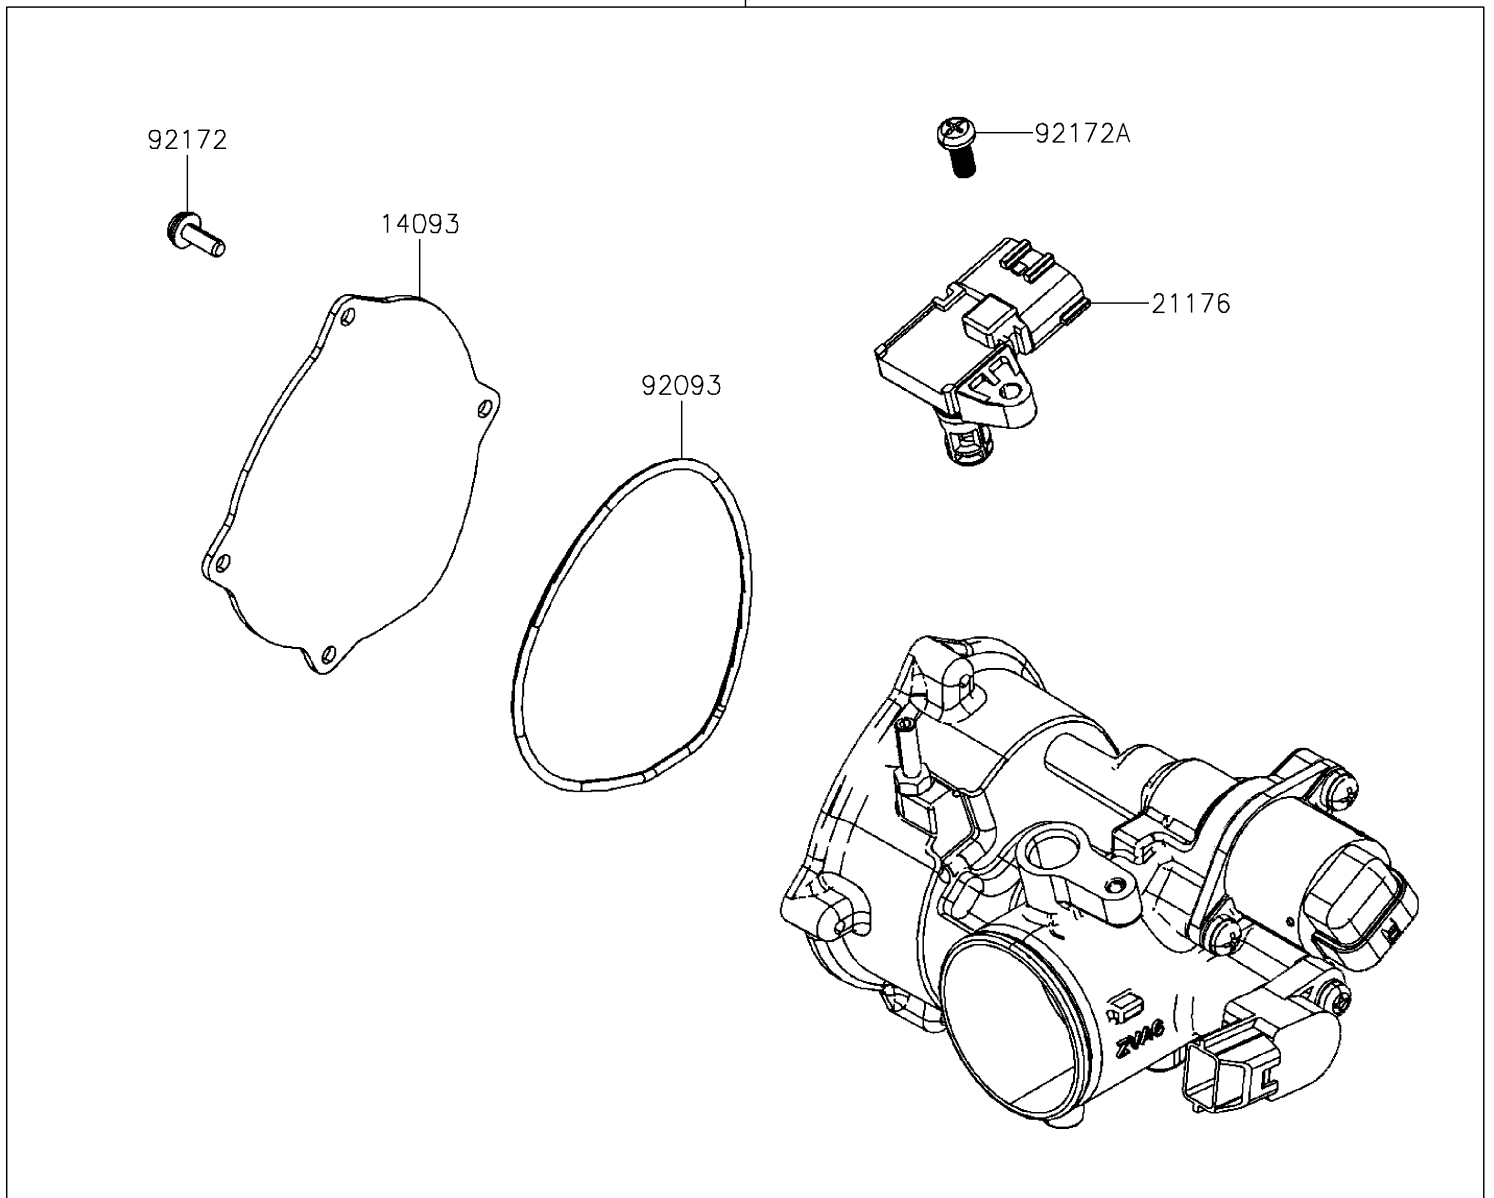

2023 Mule PRO-MX™

PARTS DIAGRAM

Throttle

E1510

16163

2023 Mule PRO-MX™

PARTS LIST

Throttle

ITEM NAME

PART NUMBER

QUANTITY
