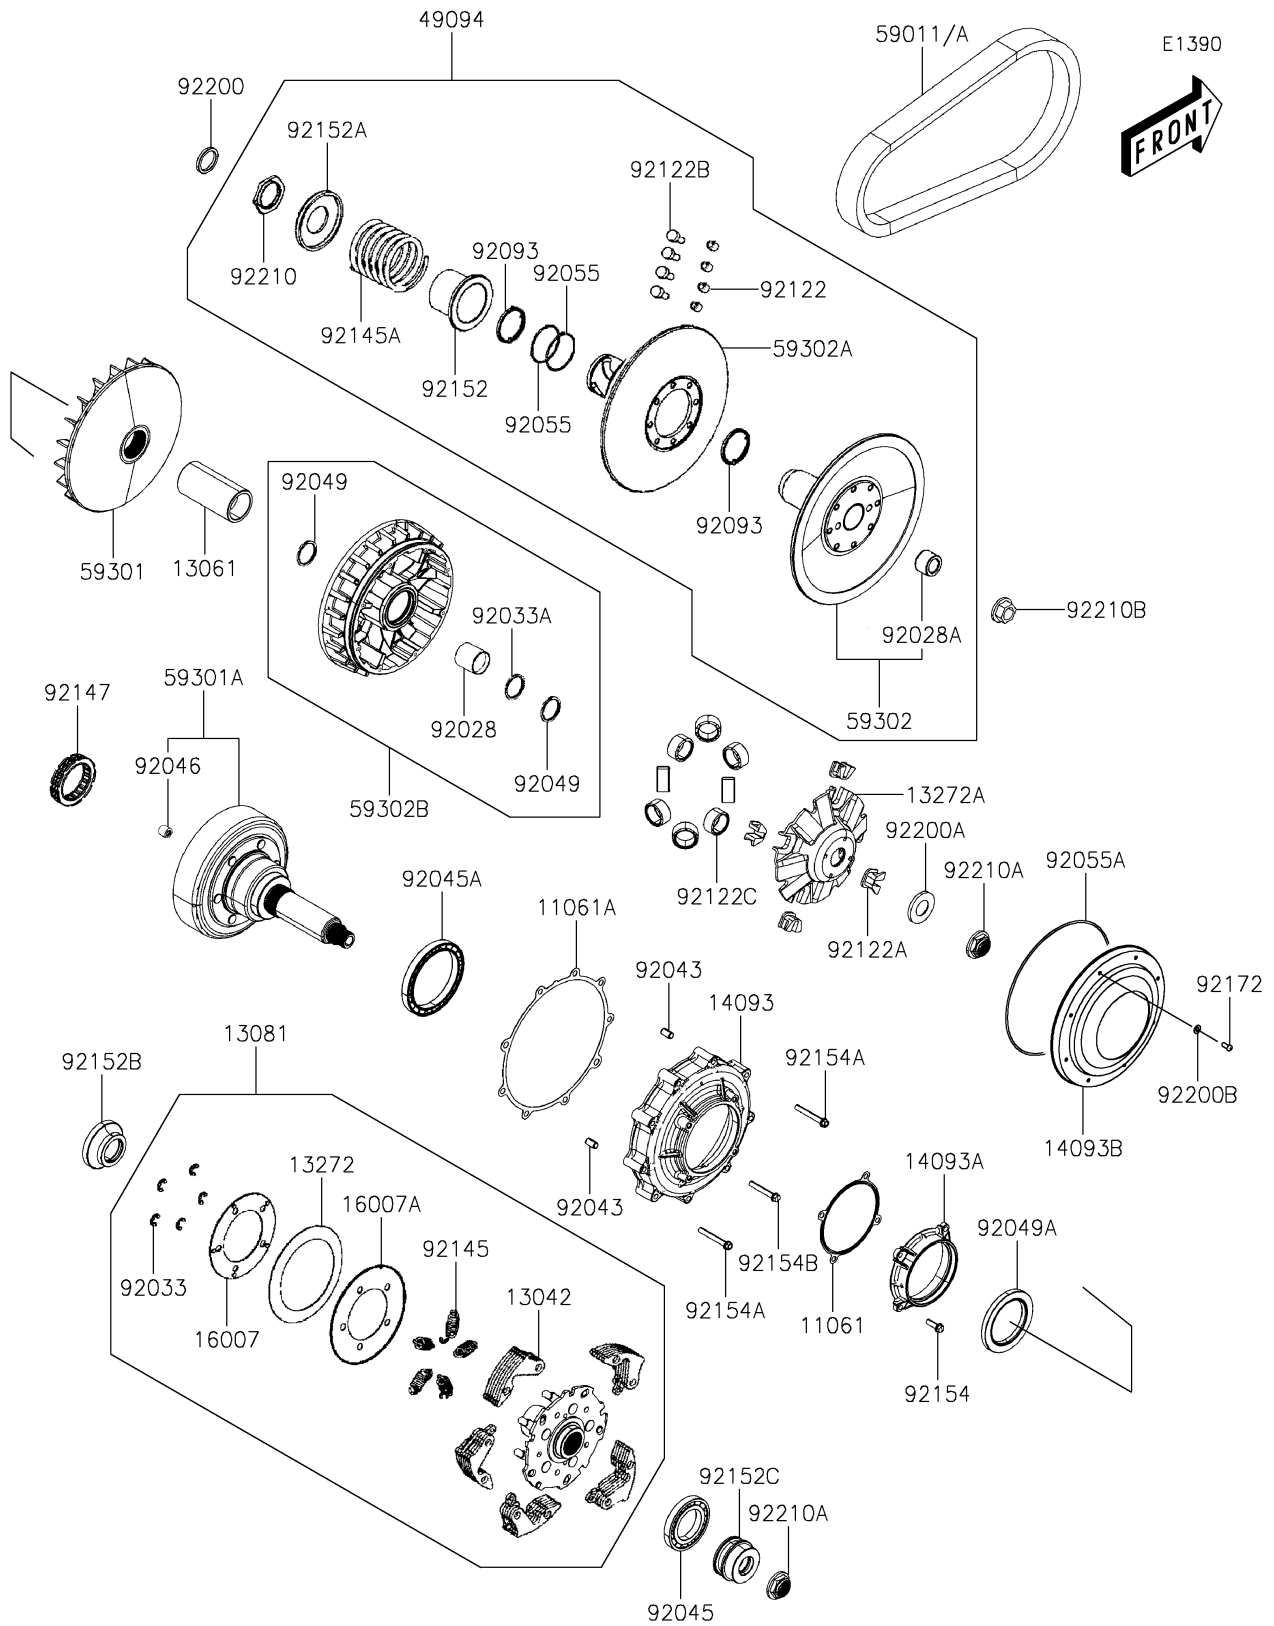

2024 Mule PRO-MX

PARTS DIAGRAM

Belt Converter

2024 Mule PRO-MX

PARTS LIST

Belt Converter

ITEM NAME

PART NUMBER

QUANTITY
