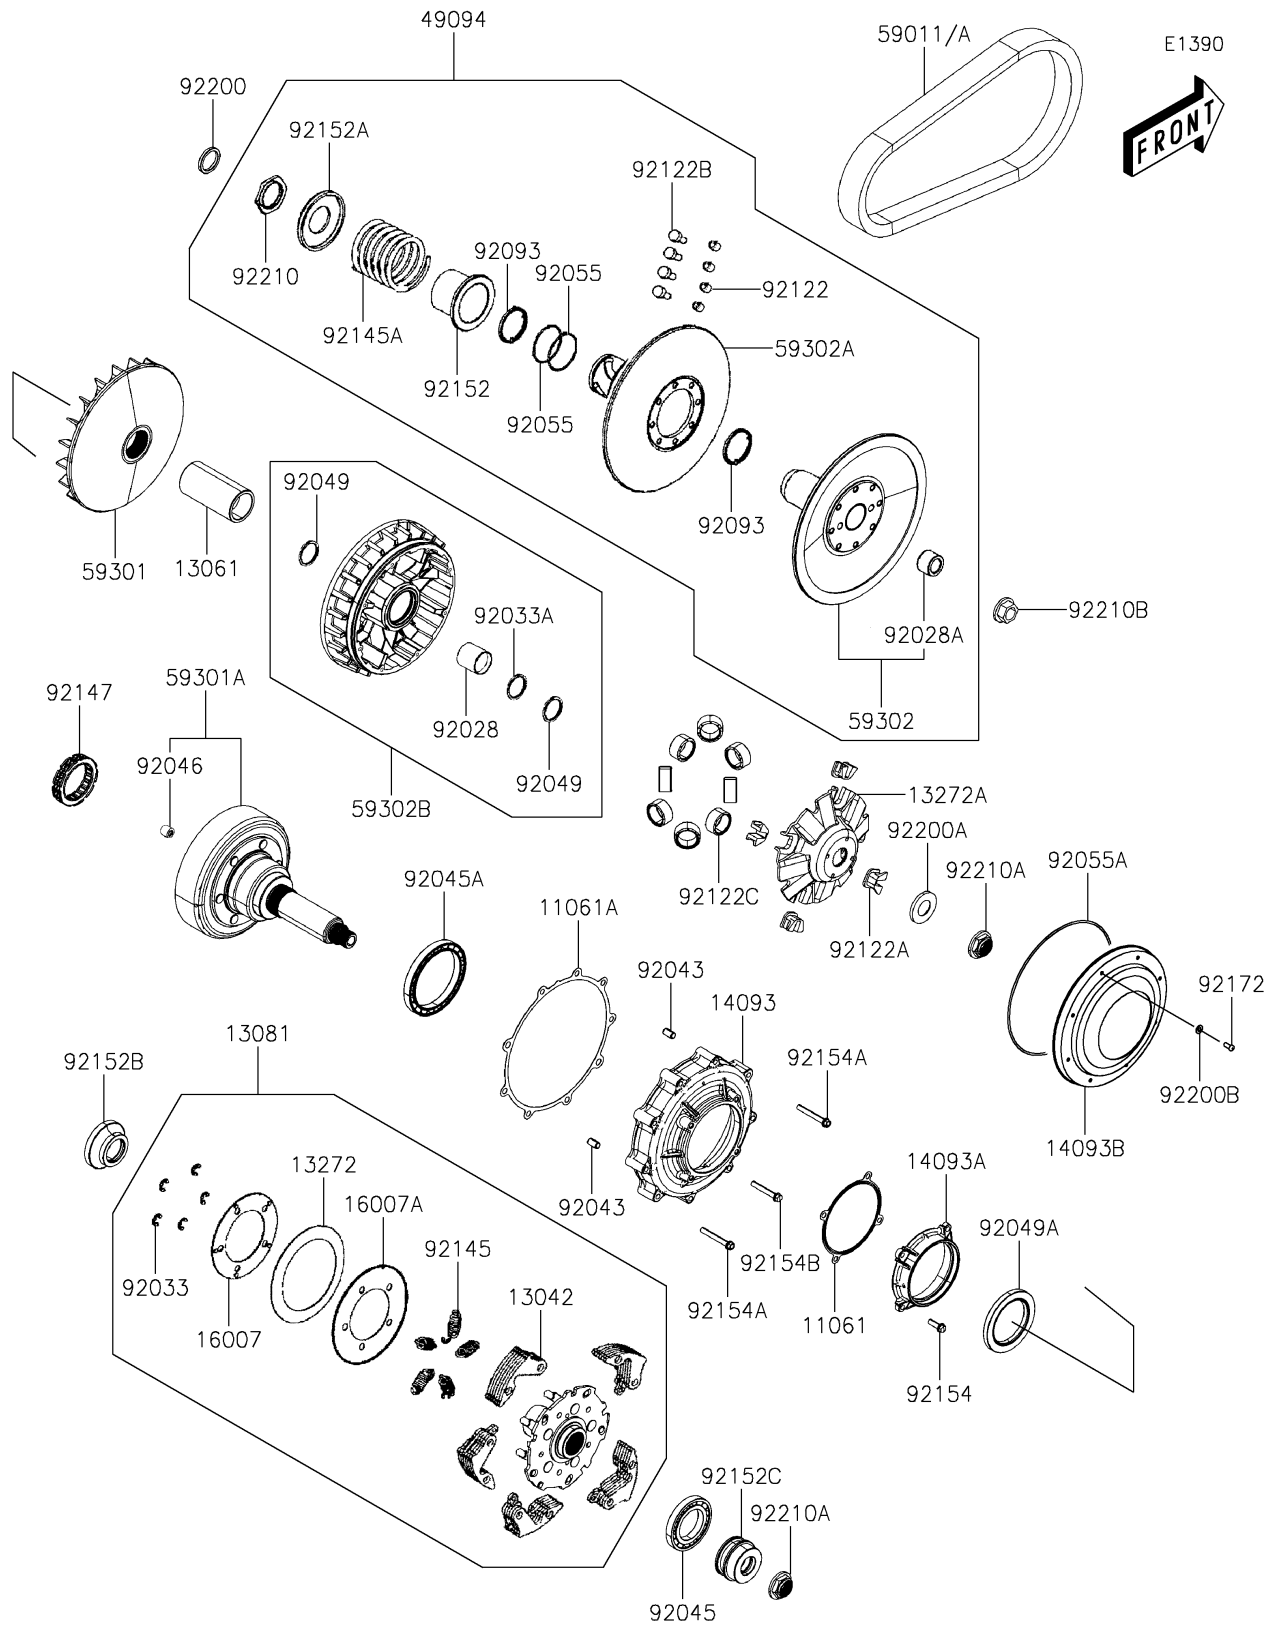

2023 Mule PRO-MX™

PARTS DIAGRAM

Belt Converter

2023 Mule PRO-MX™

PARTS LIST Belt Converter

ITEM NAME	PART NUMBER	QUANTITY
-----------	-------------	----------
