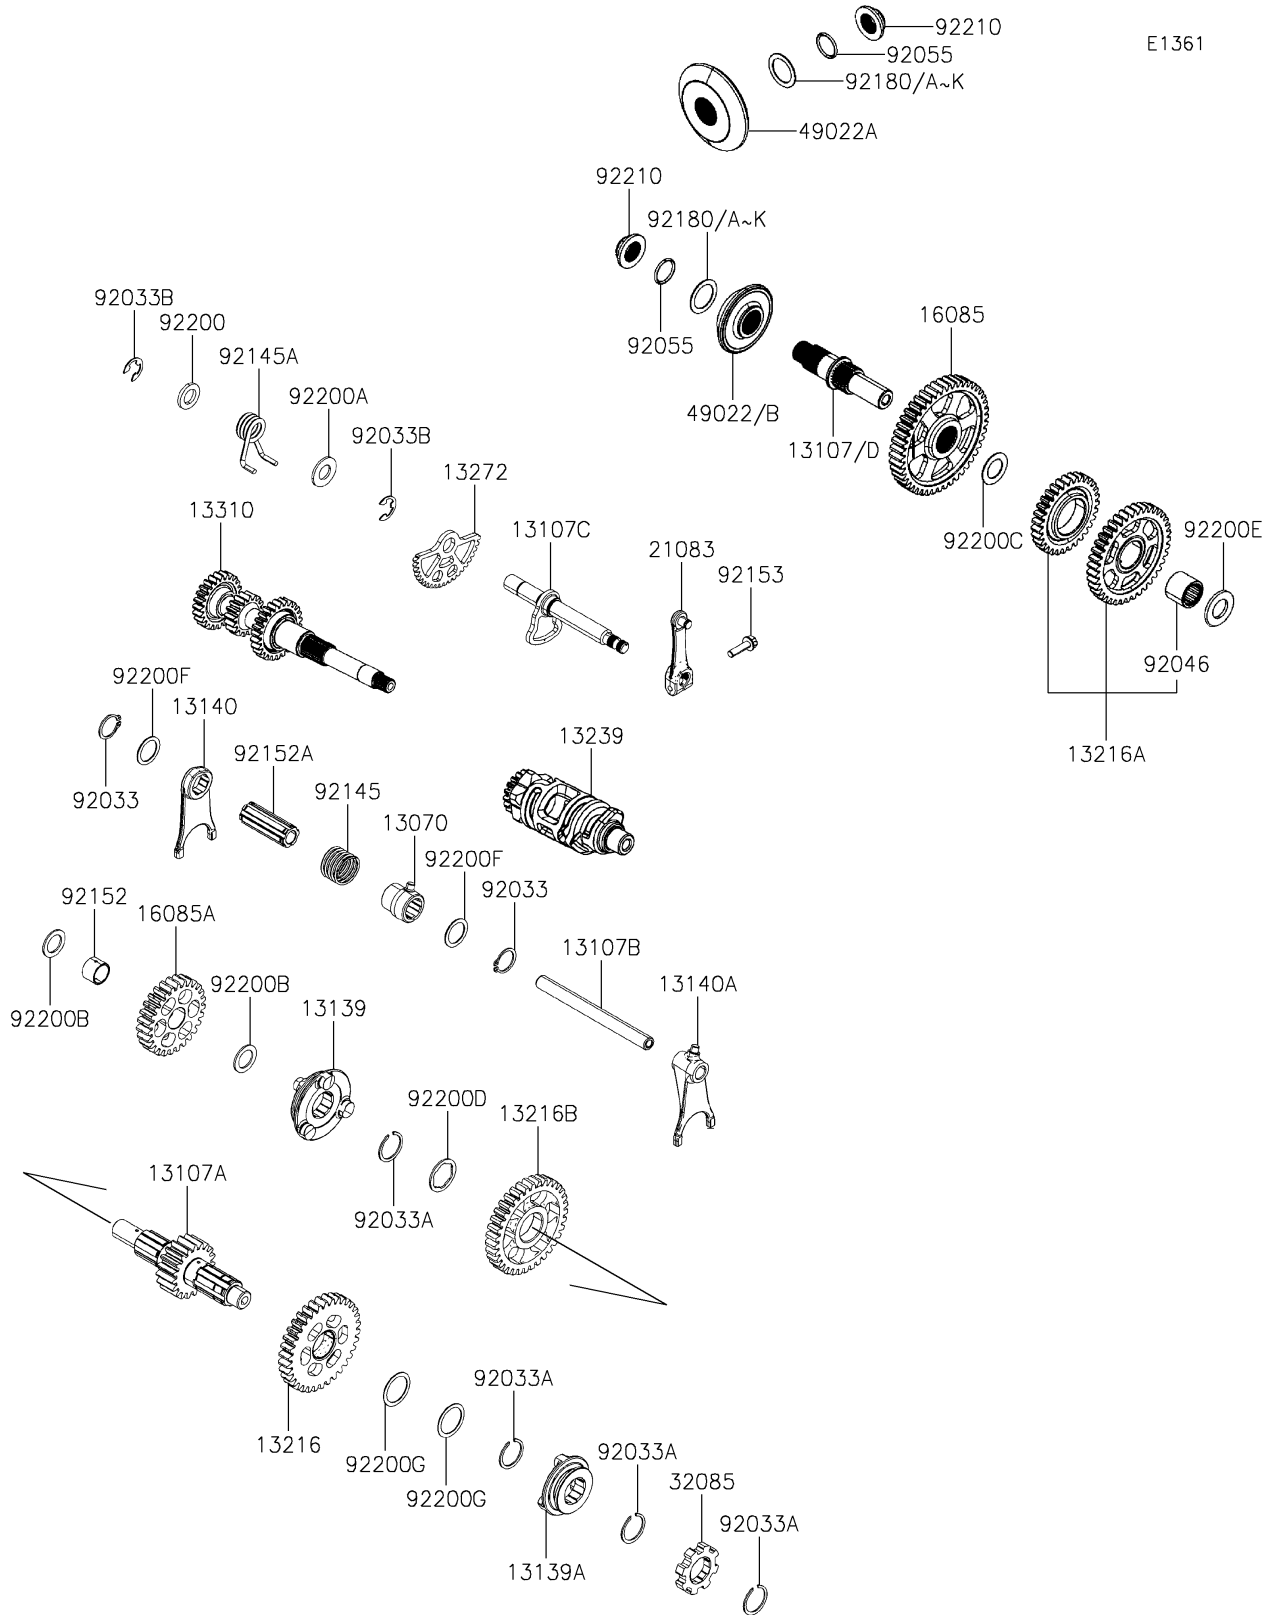

2026 Mule PRO-MX

PARTS DIAGRAM

Transmission

E1361

2026 Mule PRO-MX

PARTS LIST

Transmission

Kawasaki

Let the Good Times Roll®

ITEM NAME

PART NUMBER

QUANTITY
