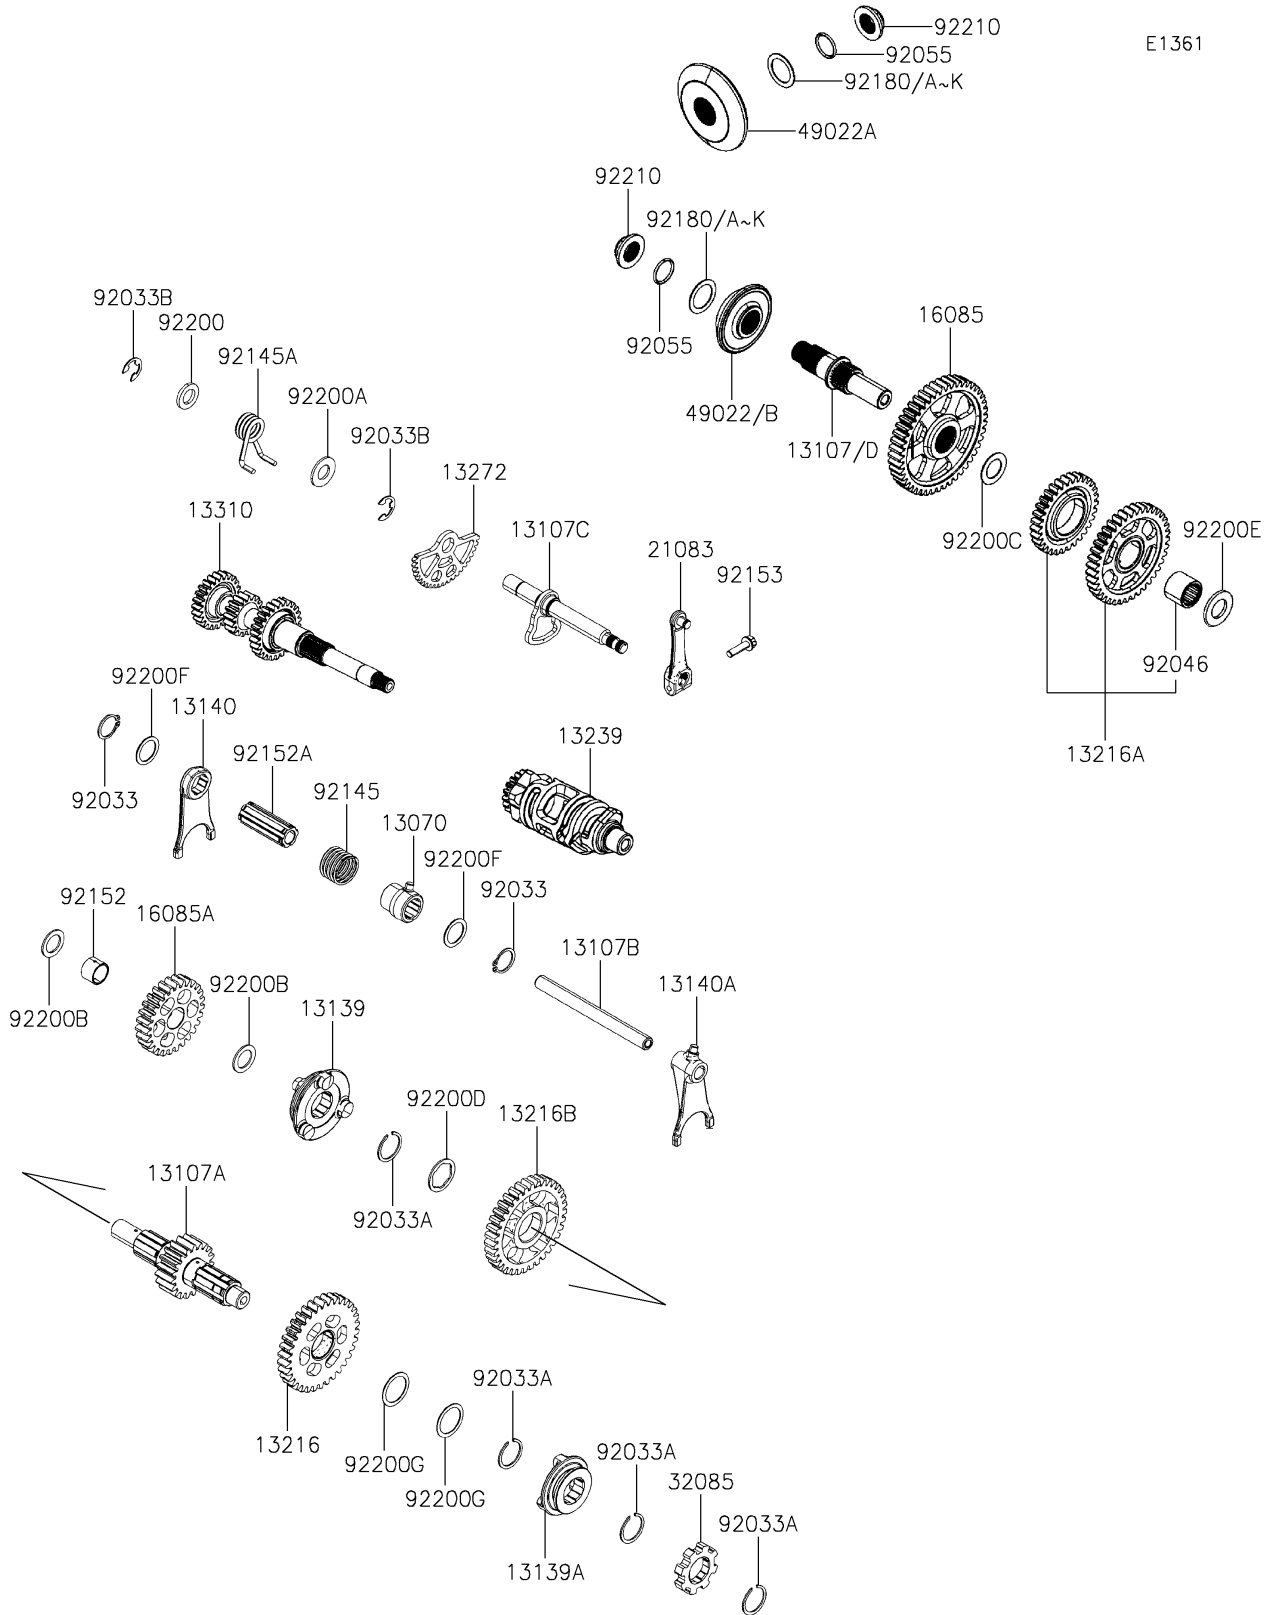

2024 Mule PRO-MX

PARTS DIAGRAM

Transmission

E1361

2024 Mule PRO-MX

PARTS LIST

Transmission

ITEM NAME	PART NUMBER	QUANTITY
-----------	-------------	----------
