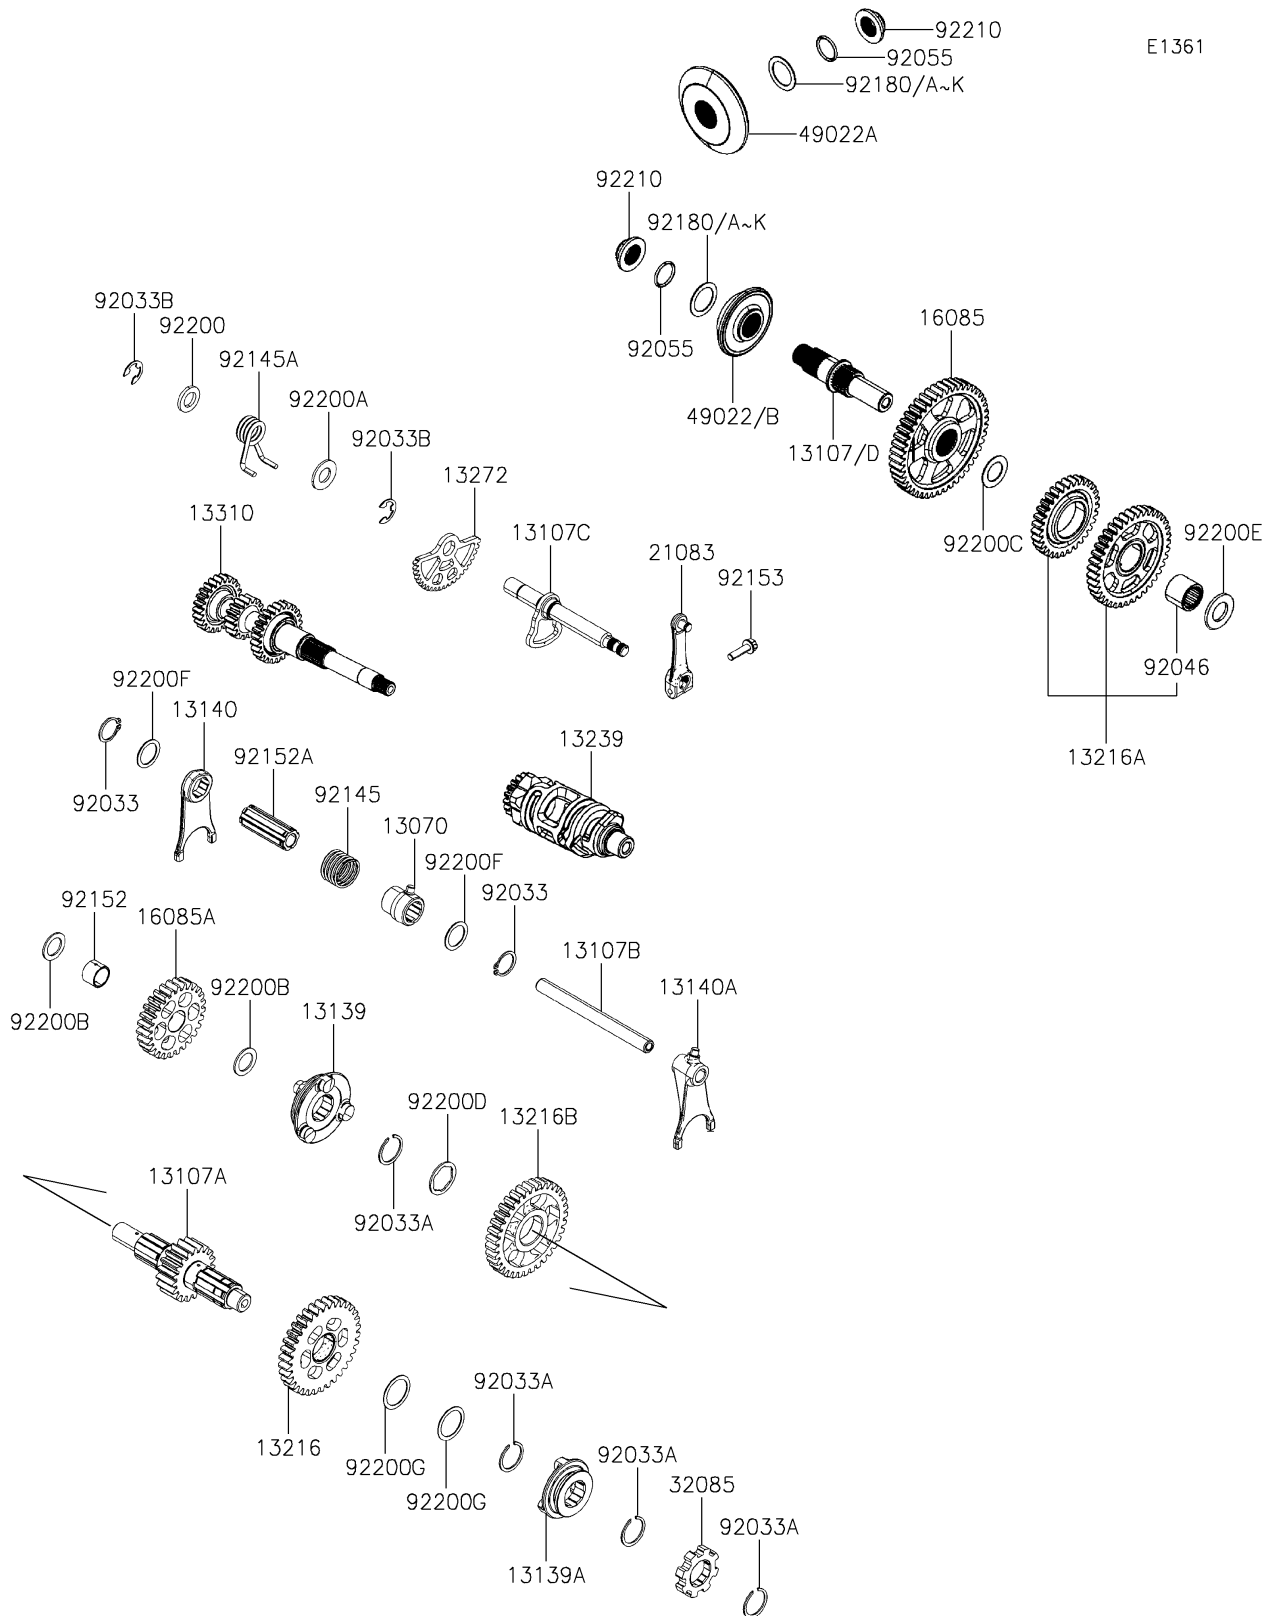

## PARTS DIAGRAM

### Transmission

E1361

## PARTS LIST

### Transmission

**Kawasaki**

Let the Good Times Roll®

**ITEM NAME**

**PART NUMBER**

**QUANTITY**

---