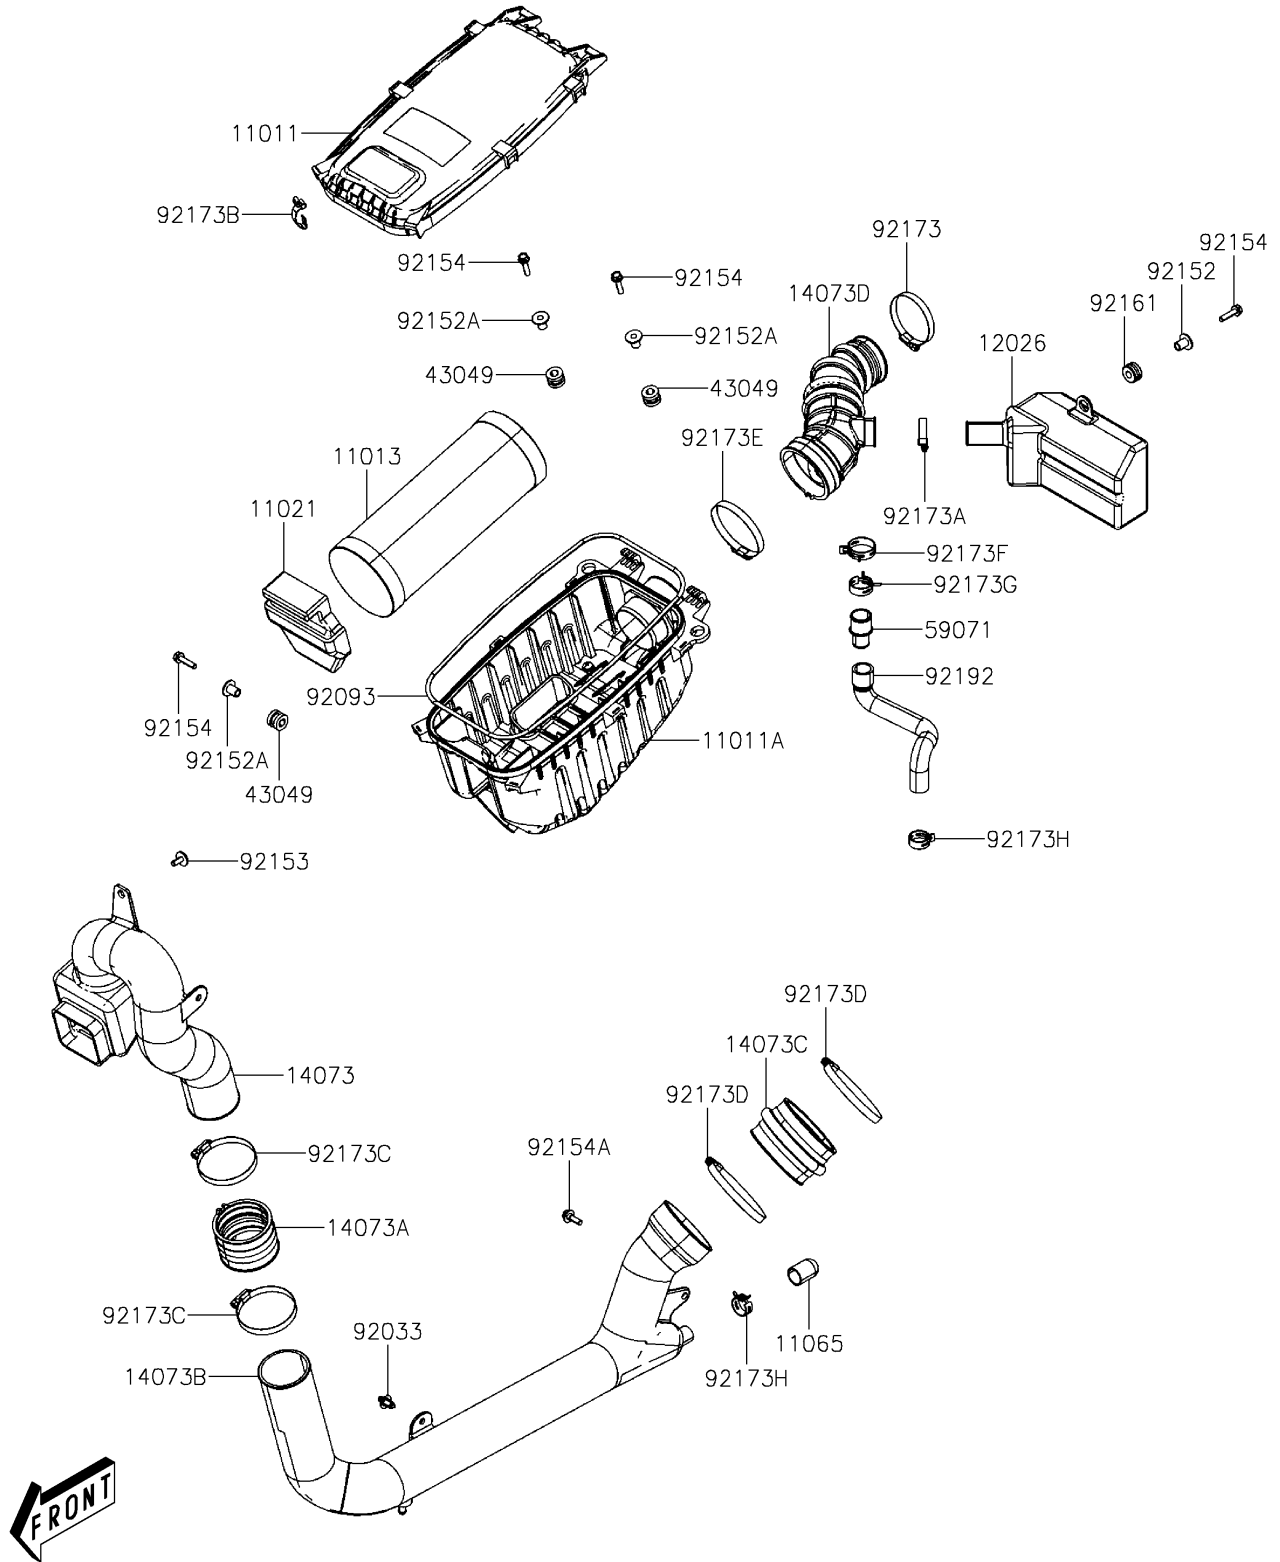

2026 Mule PRO-MX

PARTS DIAGRAM

Air Cleaner

E1130

2026 Mule PRO-MX

PARTS LIST

Air Cleaner

ITEM NAME

PART NUMBER

QUANTITY
