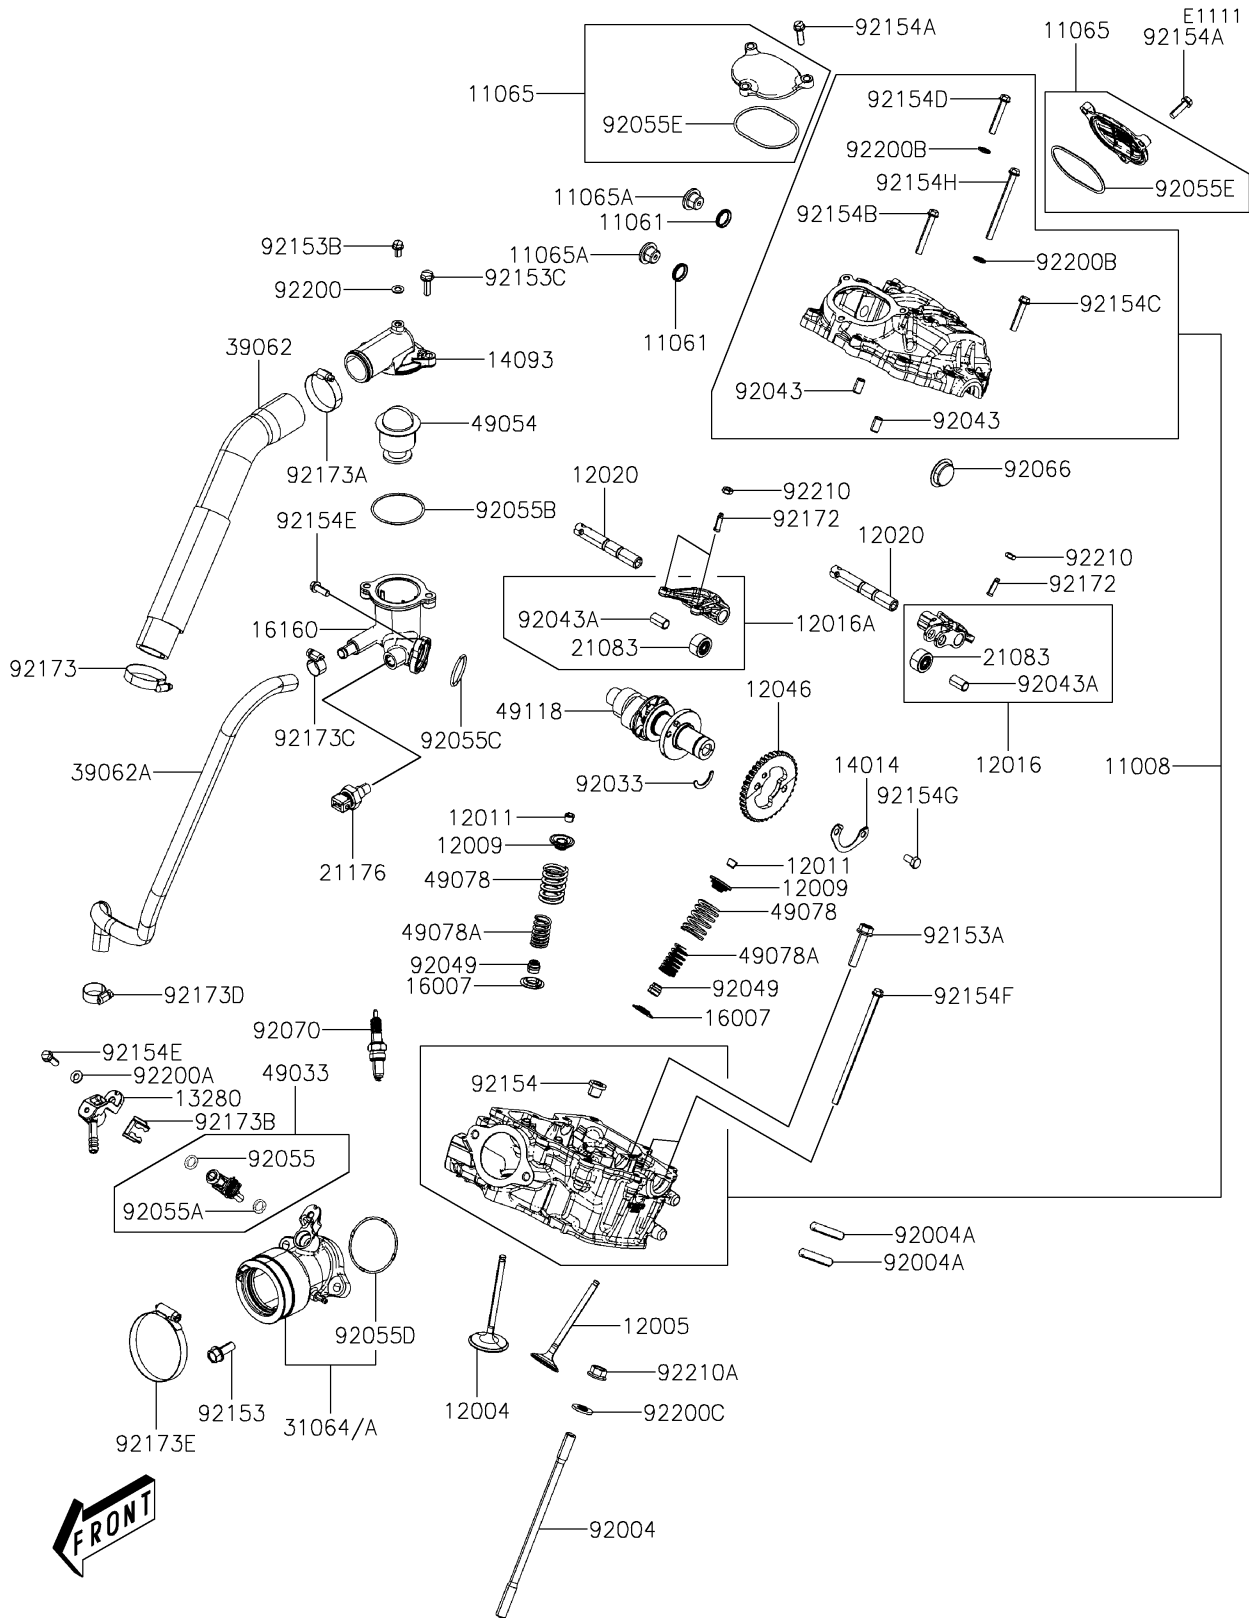

2025 MULE PRO-MX™ SE

PARTS DIAGRAM

Cylinder Head

2025 MULE PRO-MX™ SE

PARTS LIST

Cylinder Head

ITEM NAME

PART NUMBER

QUANTITY
