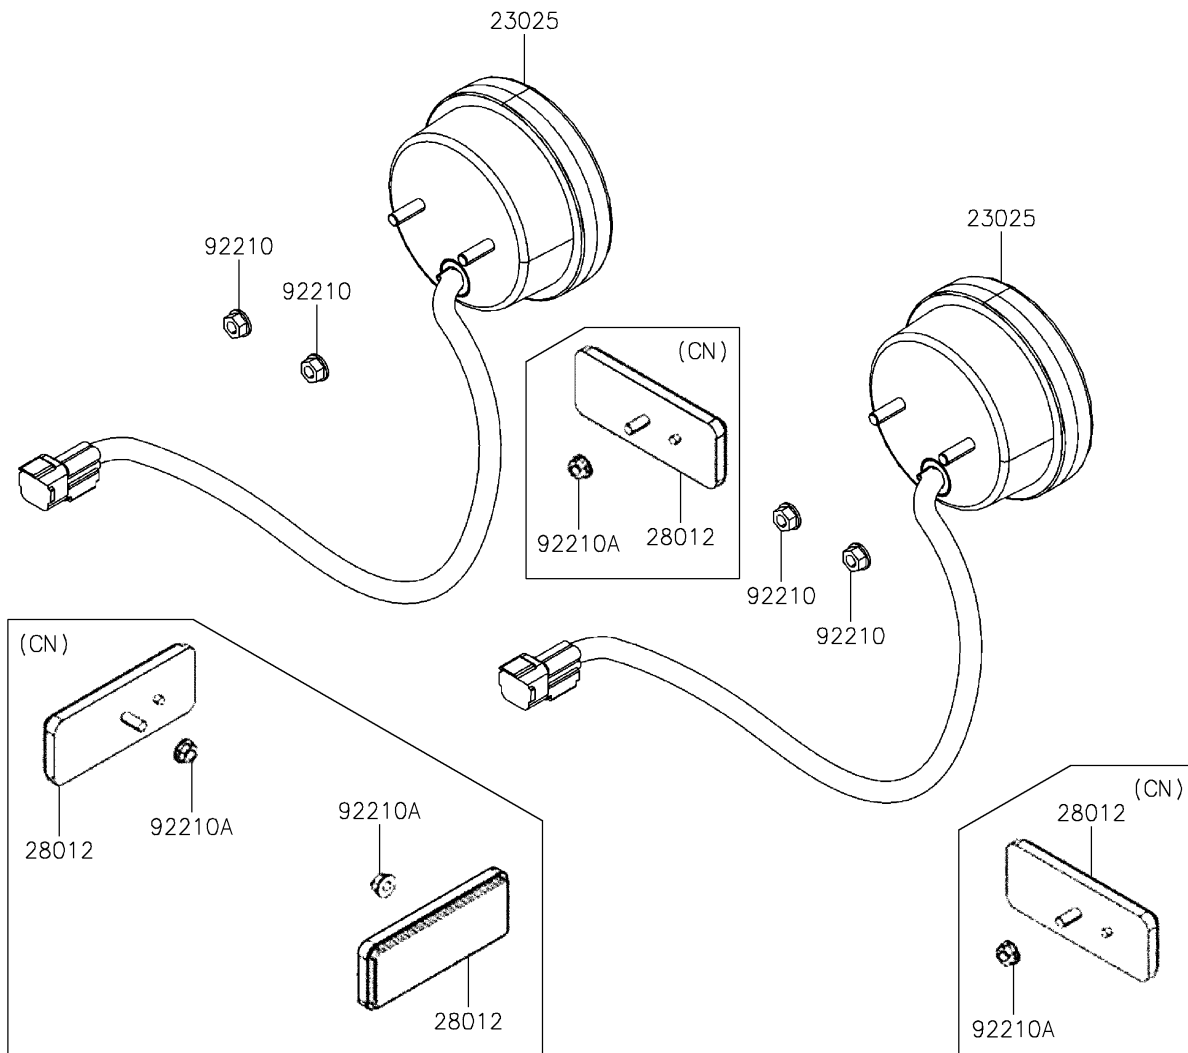

2026 Mule PRO-MX EPS LE

PARTS DIAGRAM

Taillight(s)

F2720