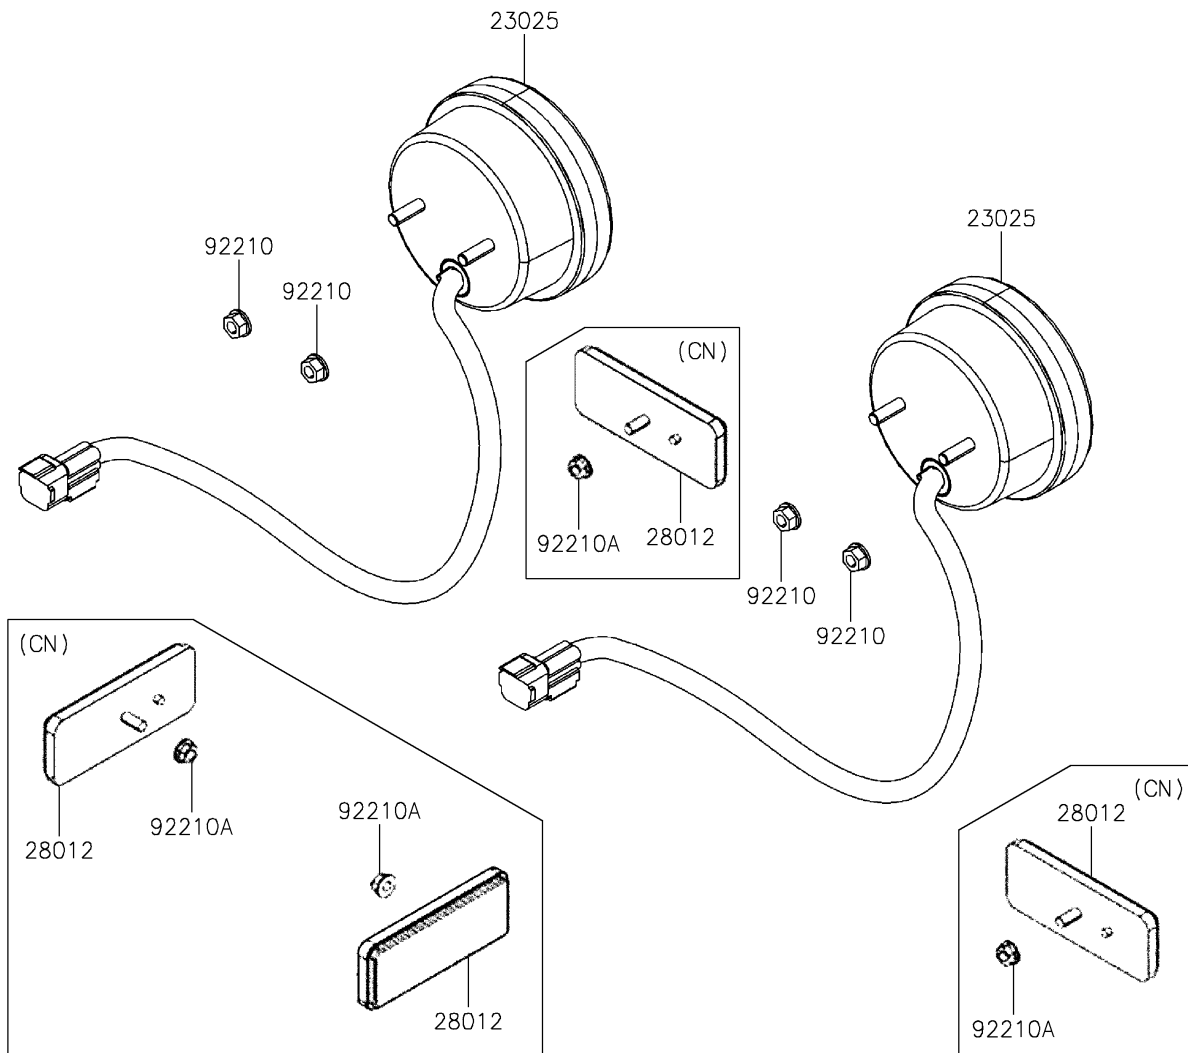

2024 Mule PRO-MX EPS LE

PARTS DIAGRAM

Taillight(s)

F2720

2024 Mule PRO-MX EPS LE

PARTS LIST

Taillight(s)

ITEM NAME	PART NUMBER	QUANTITY
LAMP-TAIL (Ref # 23025)	23025-Y009	2
REFLECTOR-REFLEX (Ref # 28012)	28012-Y010	4
NUT,6MM (Ref # 92210)	92210-Y026	4
NUT,FLANGE,5MM (Ref # 92210A)	92210-Y053	4