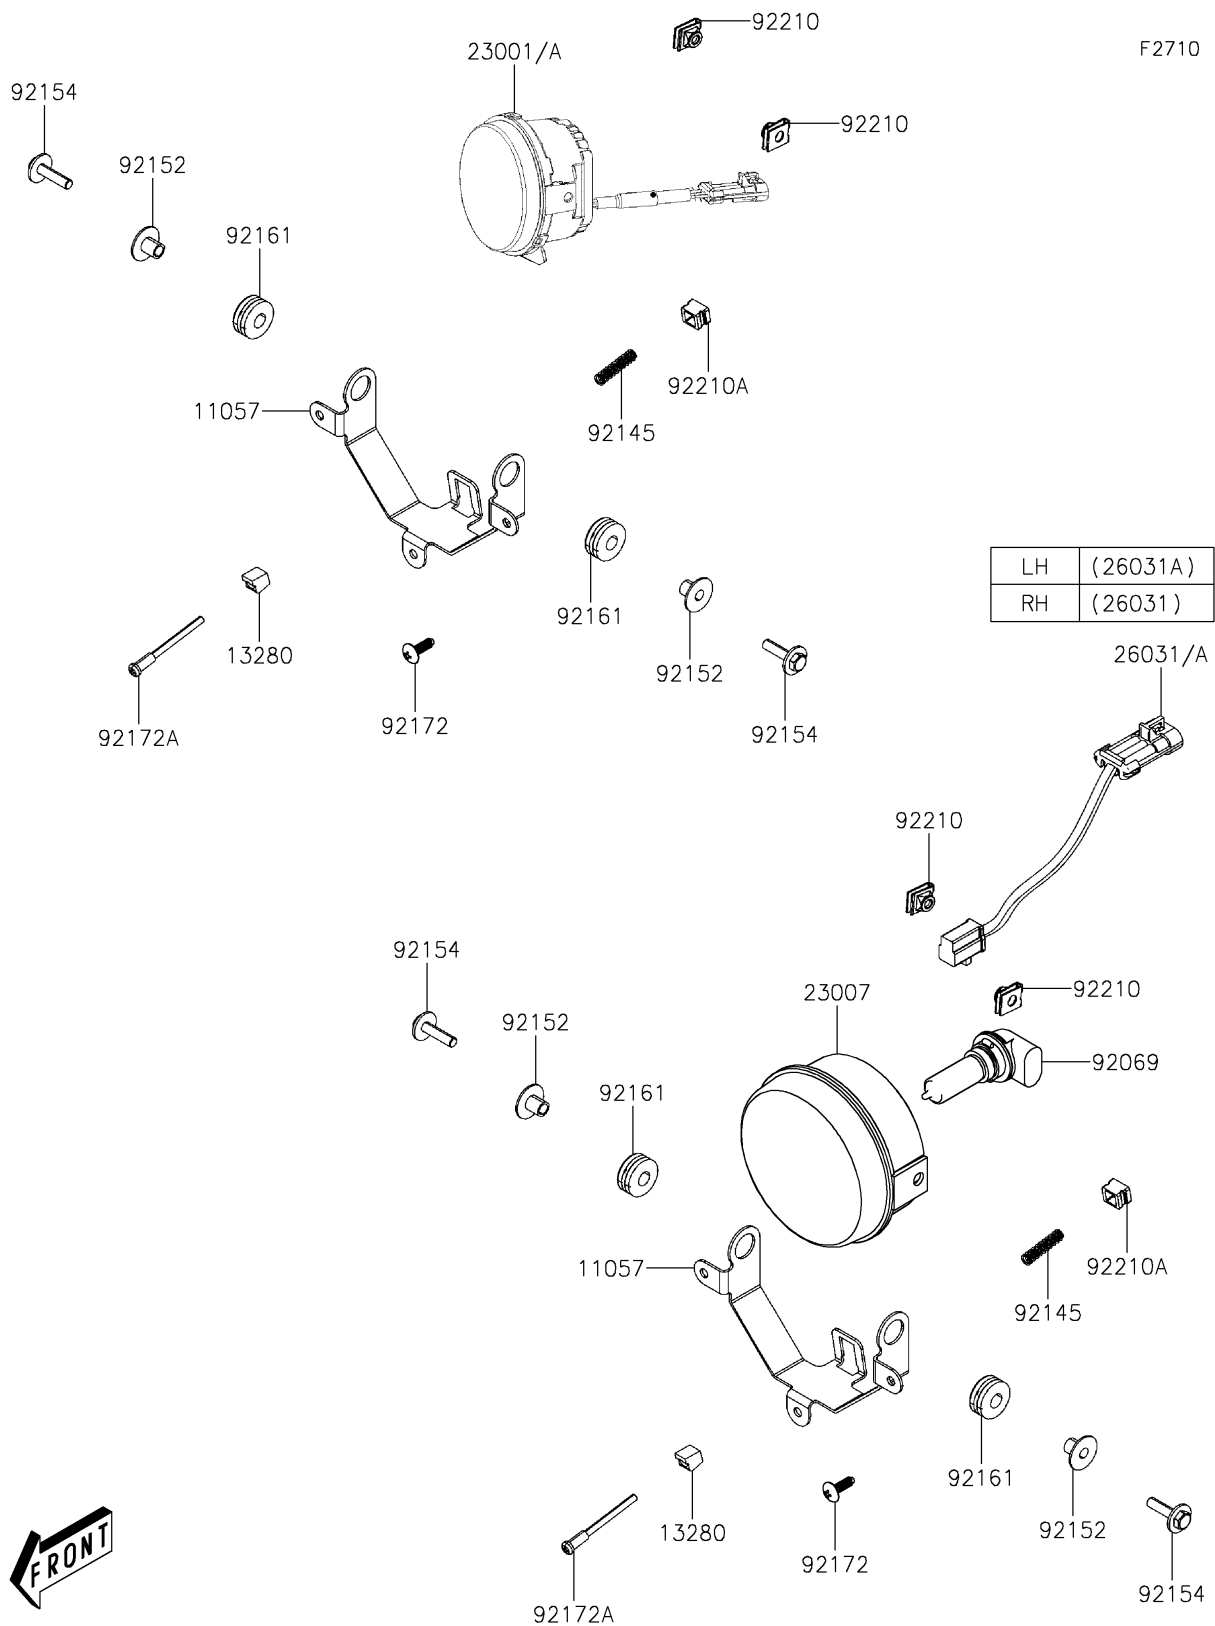

2023 Mule PRO-MX EPS LE

PARTS DIAGRAM

Headlight(s)

2023 Mule PRO-MX EPS LE

PARTS LIST

Headlight(s)

ITEM NAME

PART NUMBER

QUANTITY
