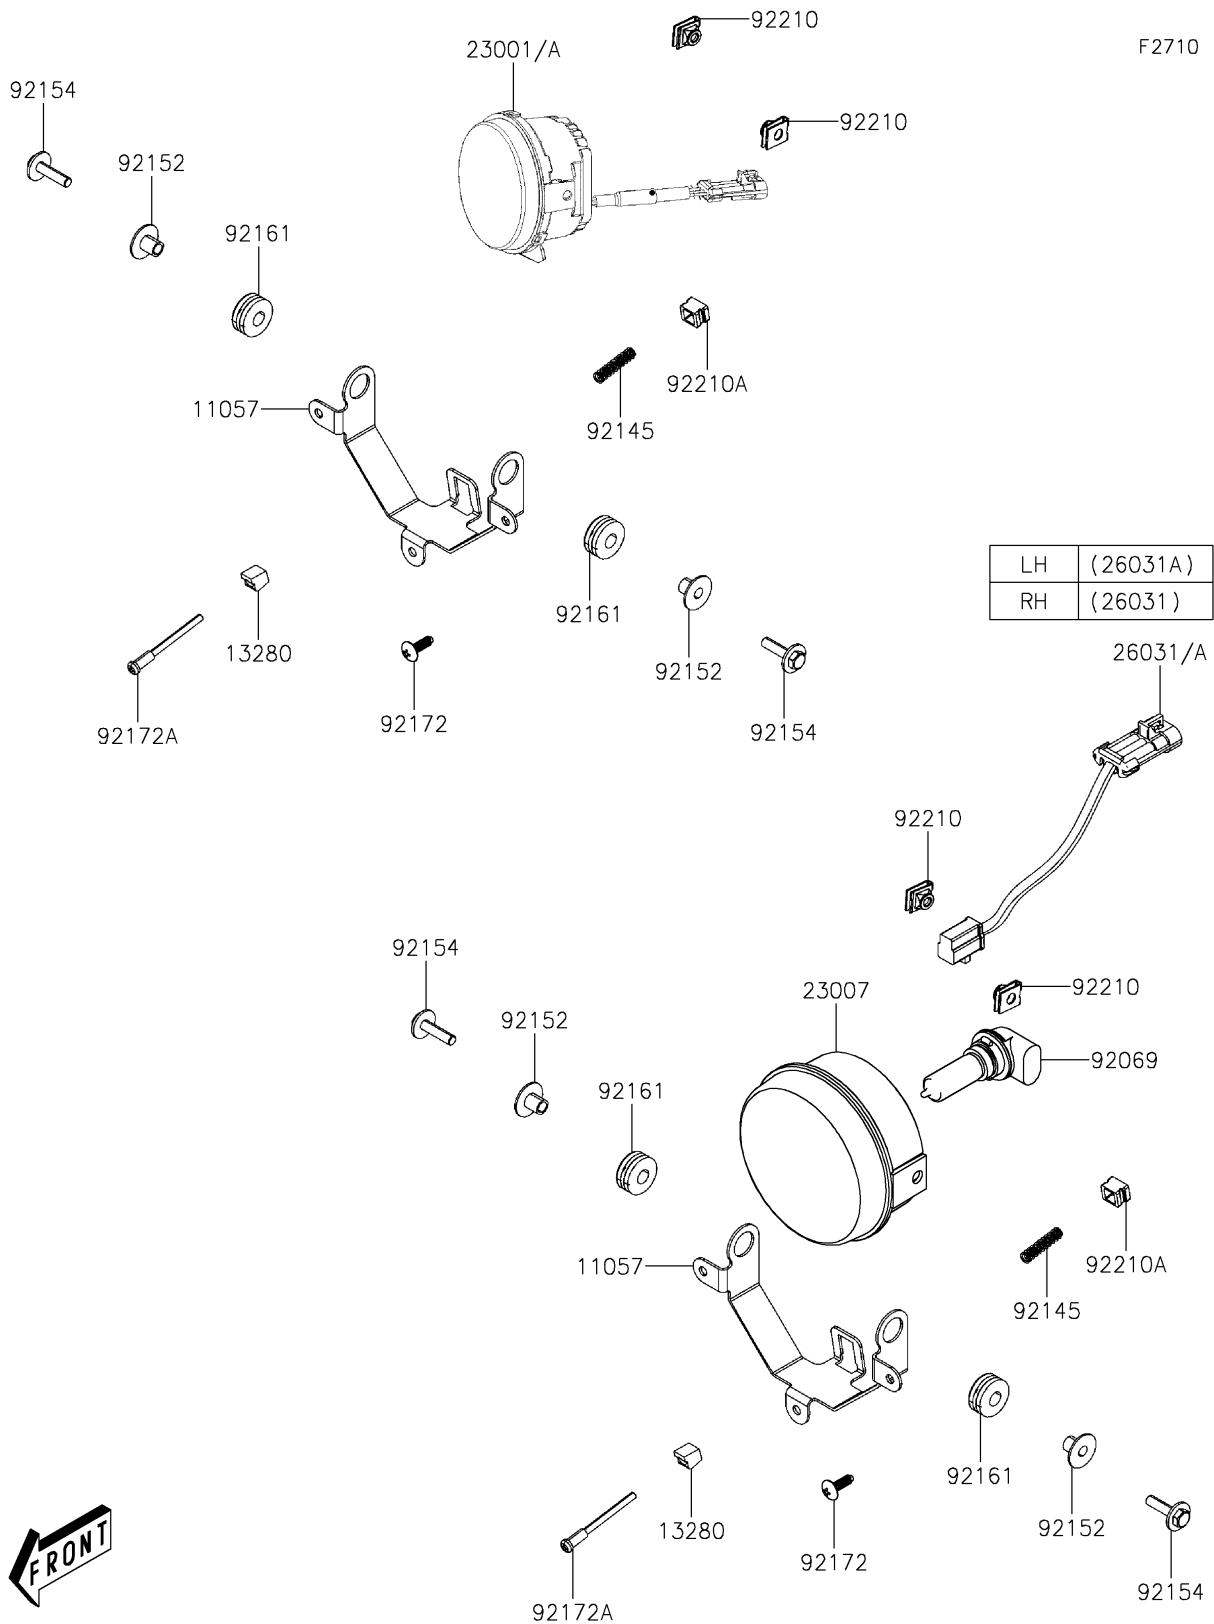

2023 MULE PRO-MX™ EPS LE

PARTS DIAGRAM

Headlight(s)

2023 MULE PRO-MX™ EPS LE

PARTS LIST

Headlight(s)

ITEM NAME

PART NUMBER

QUANTITY
