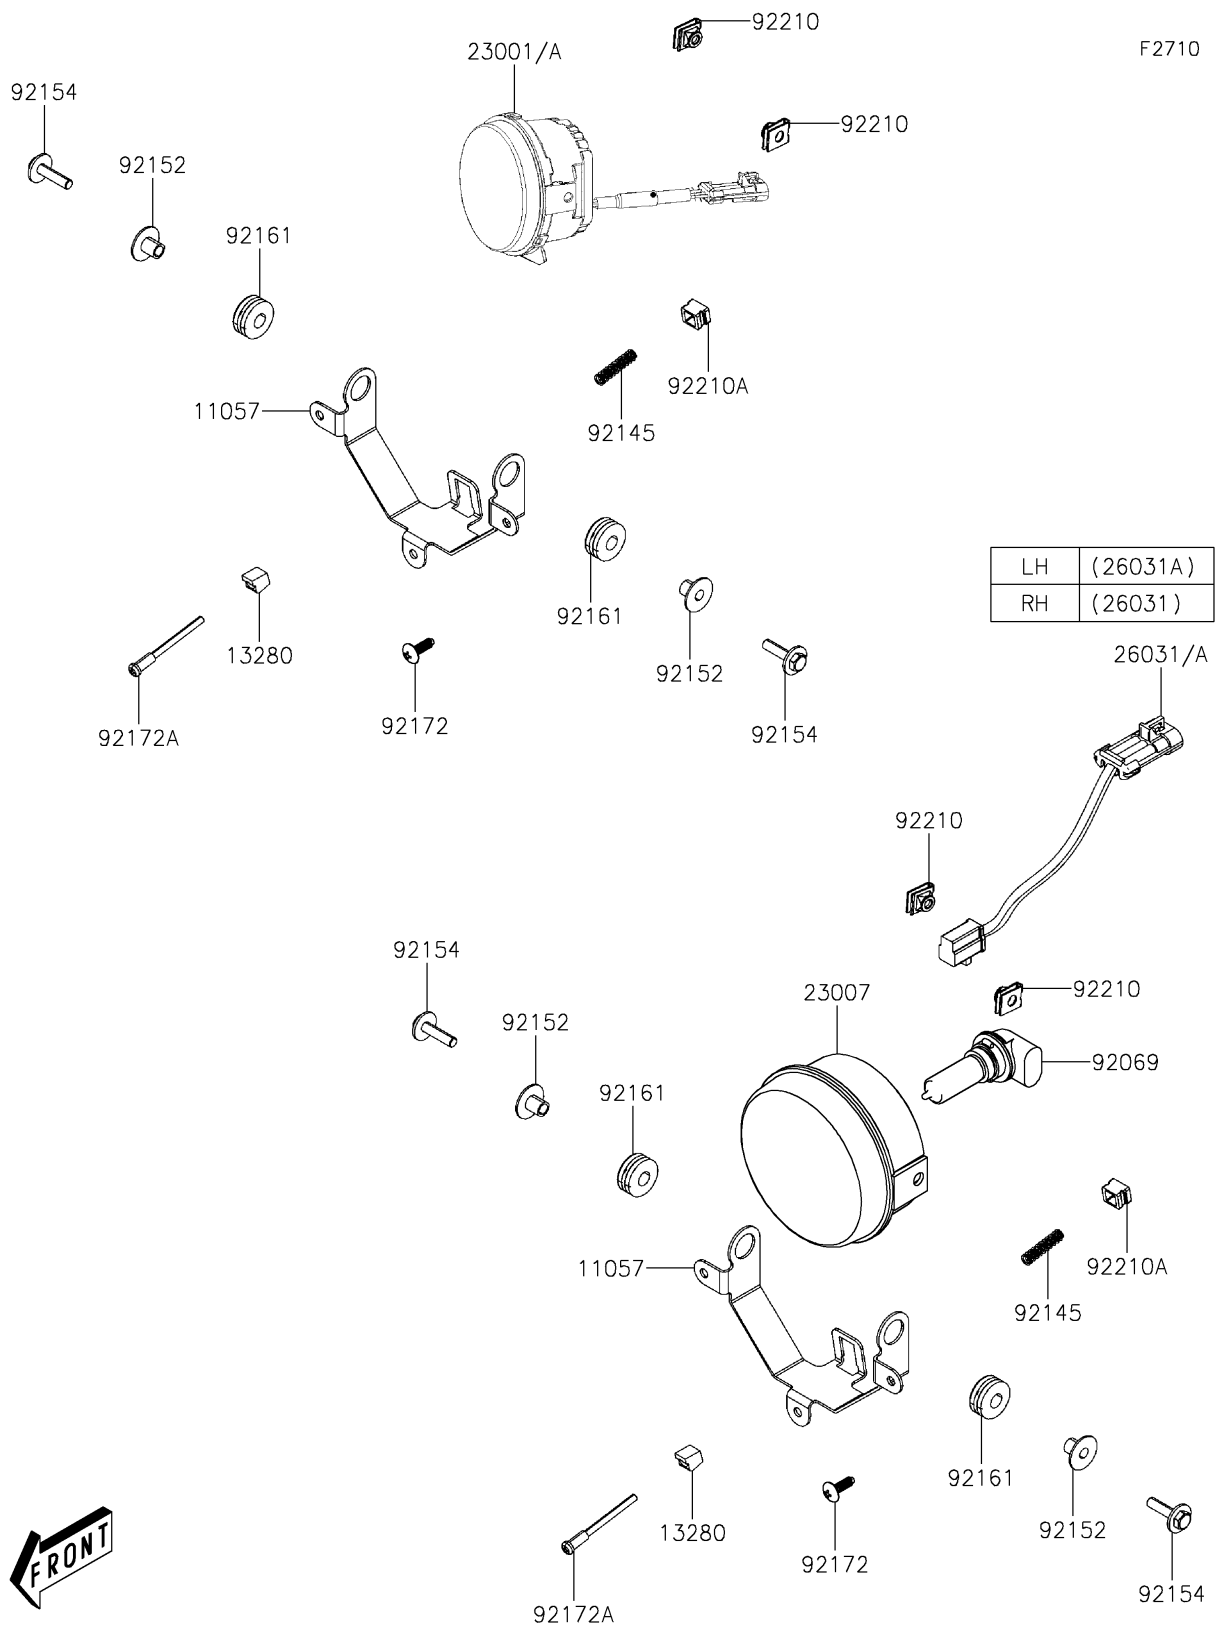

2022 MULE PRO-MX™ EPS LE

PARTS DIAGRAM

Headlight(s)

2022 MULE PRO-MX™ EPS LE

PARTS LIST

Headlight(s)

ITEM NAME	PART NUMBER	QUANTITY
BRACKET,HEAD LIGHT (Ref # 11057)	11057-Y004	4
HOLDER,ADJUSTER LIGHT (Ref # 13280)	13280-Y019	4
LAMP-ASSY-HEAD,LED (Ref # 23001)	23001-Y001	2
LENS-COMP,HEAD LAMP (Ref # 23007)	23007-0096	2
HARNESS,SUB,HEAD LIGHT,RH (Ref # 26031)	26031-Y018	1
HARNESS,SUB,HEAD LIGHT,LH (Ref # 26031A)	26031-Y019	1
BULB,12V 35/35W (Ref # 92069)	92069-0019	2
SPRING,ADJUSTER LIGHT (Ref # 92145)	92145-Y062	4
COLLAR,HEAD LIGHT (Ref # 92152)	92152-Y064	8
BOLT,6X25 (Ref # 92154)	92154-Y099	8
DAMPER (Ref # 92161)	92161-Y043	8
SCREW,TAPPING,5X16 (Ref # 92172)	92172-Y020	12
SCREW,PAN,4X58 (Ref # 92172A)	92172-Y080	4
NUT,6MM (Ref # 92210)	92210-Y089	8
NUT,4MM (Ref # 92210A)	92210-Y095	4