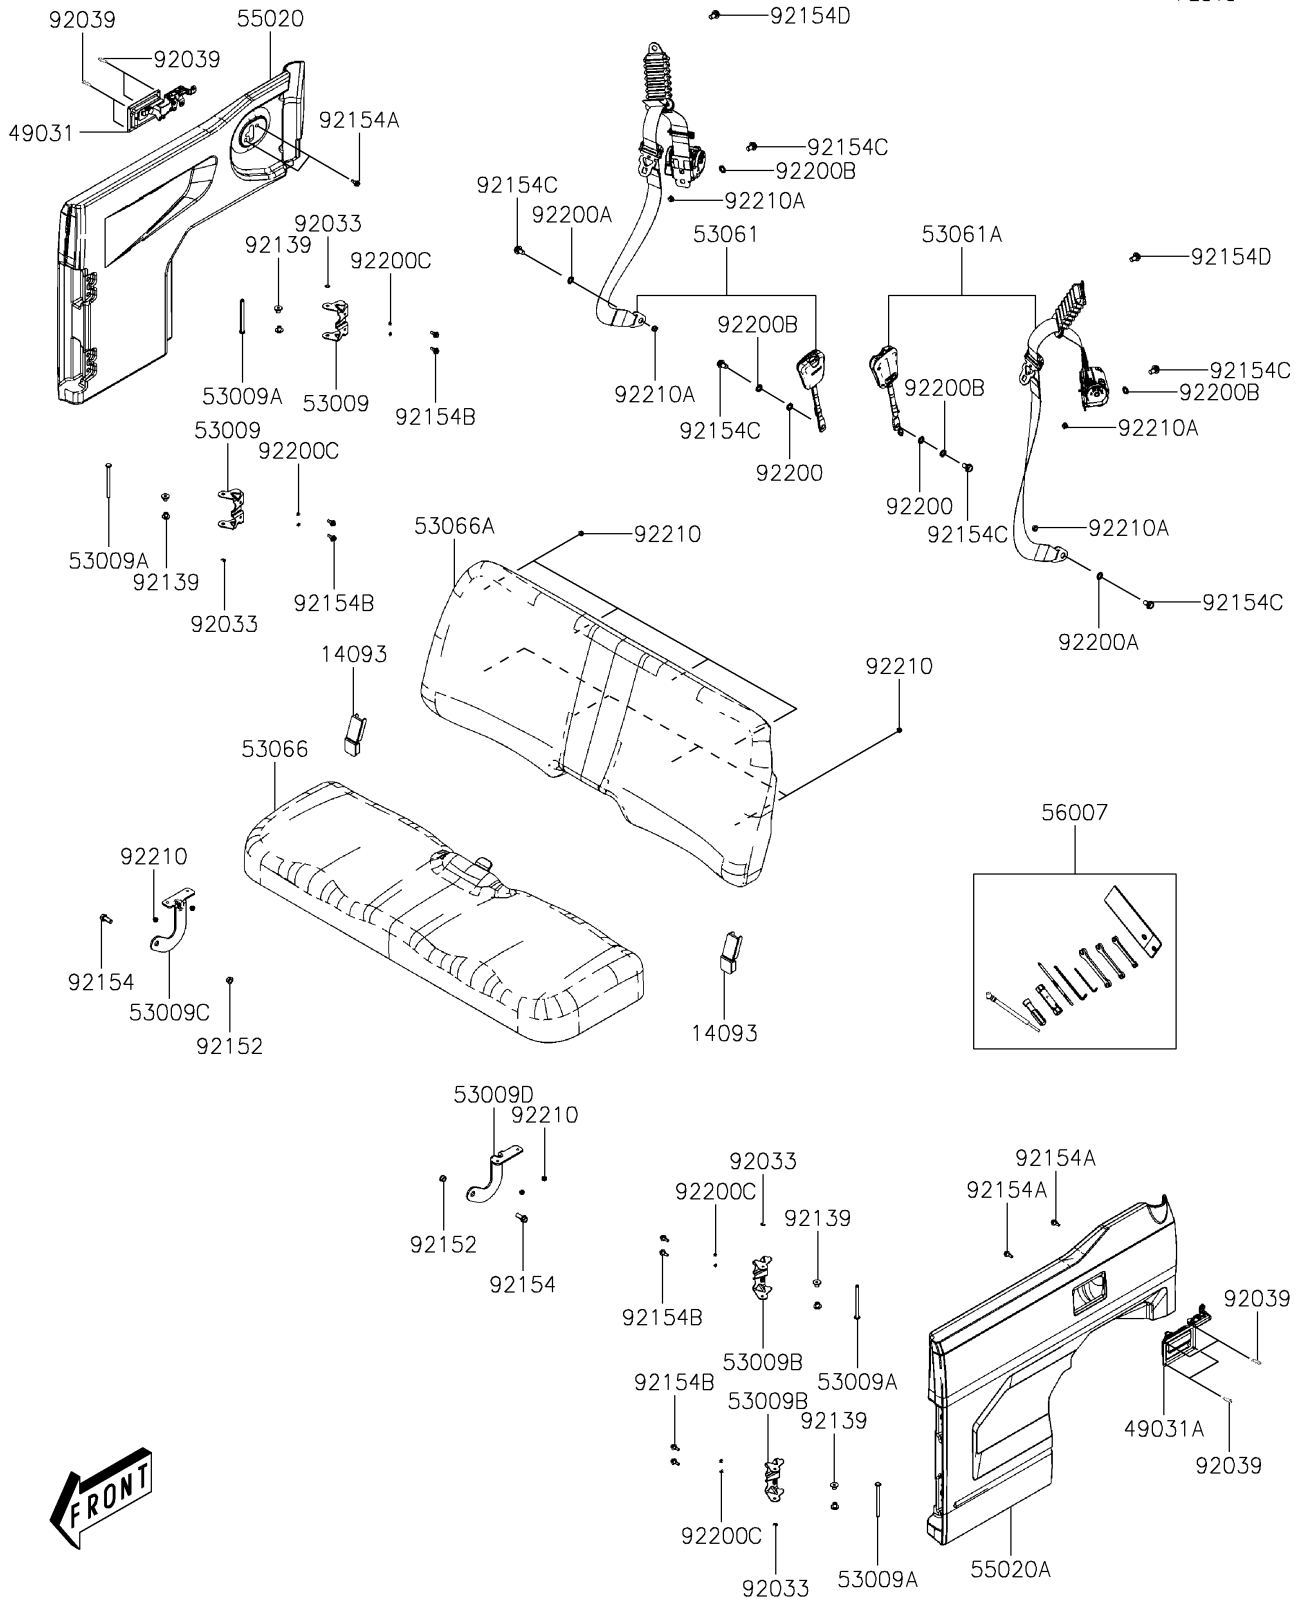

2026 MULE PRO-MX™ LE

PARTS DIAGRAM

Seat

F2510

2026 MULE PRO-MX™ LE

PARTS LIST

Seat

ITEM NAME

PART NUMBER

QUANTITY
