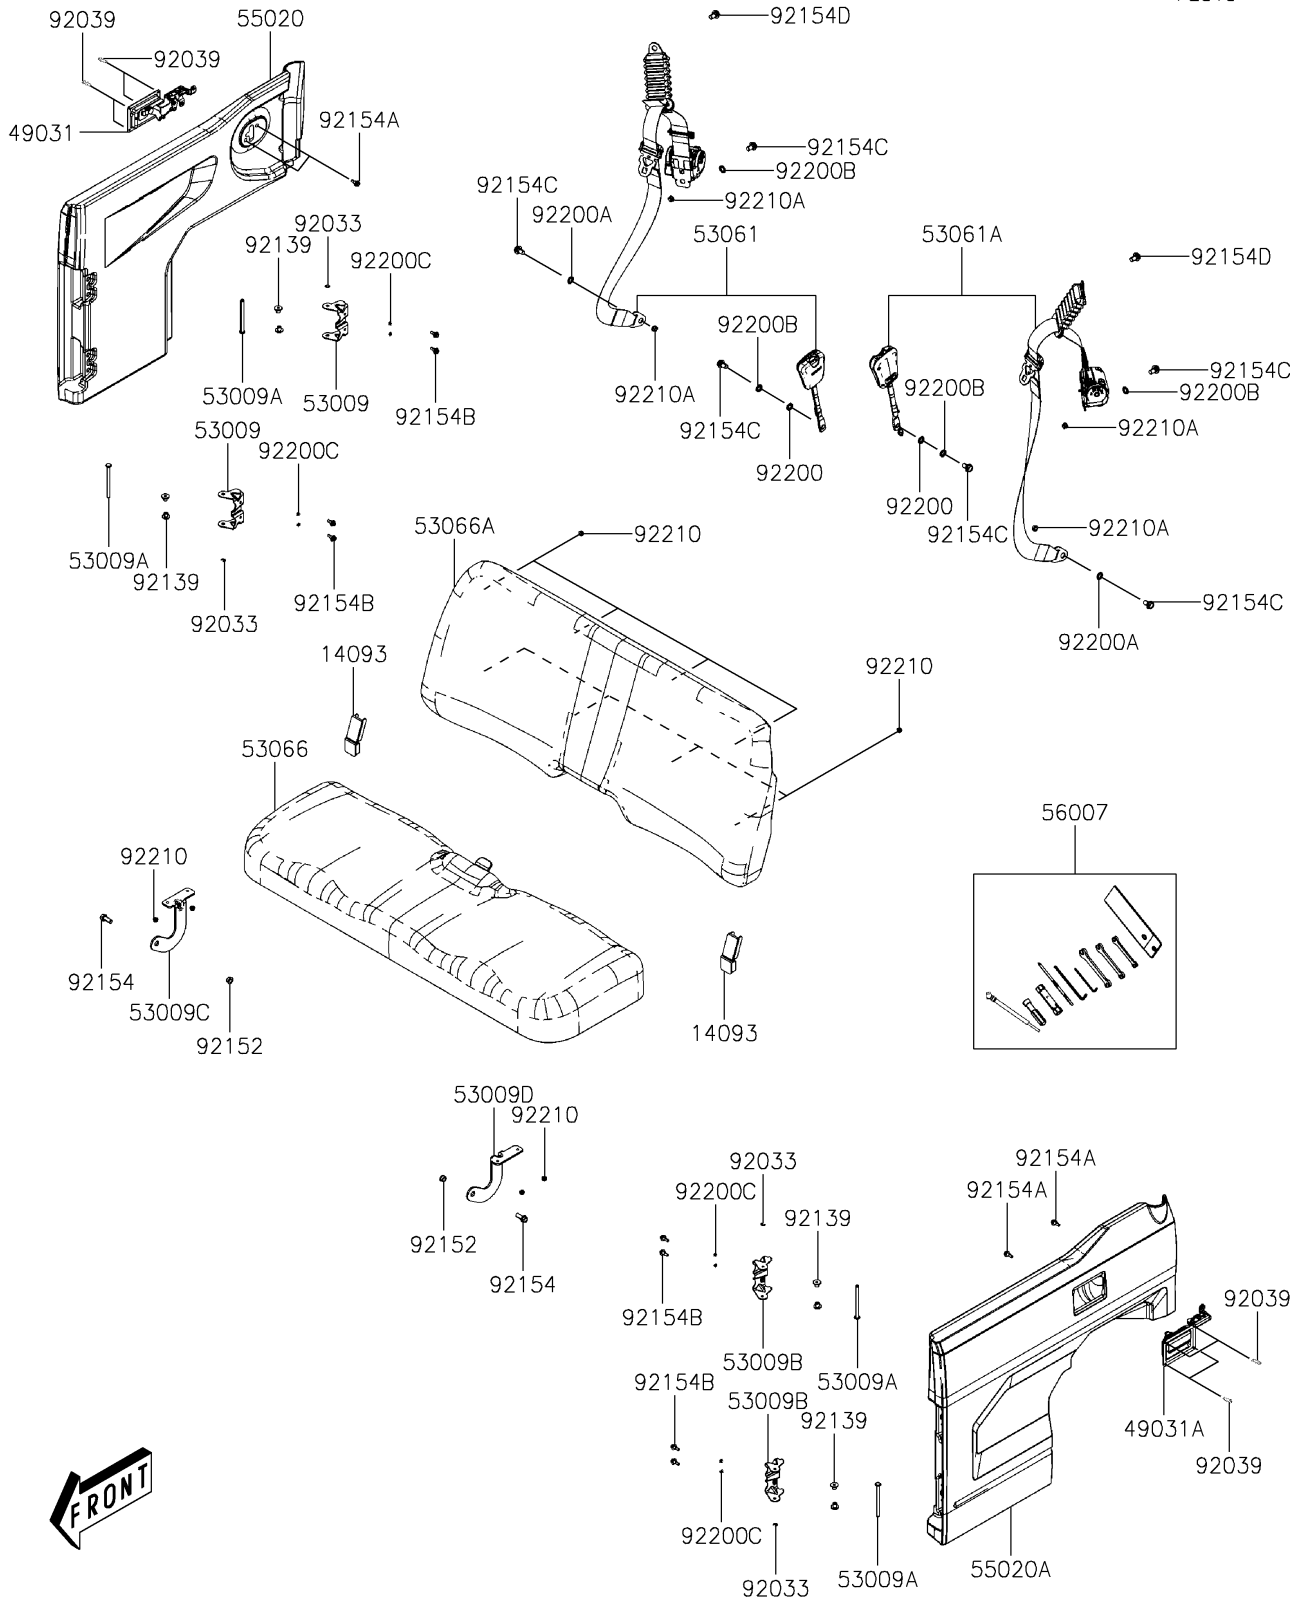

2024 Mule PRO-MX EPS LE

PARTS DIAGRAM

Seat

F2510