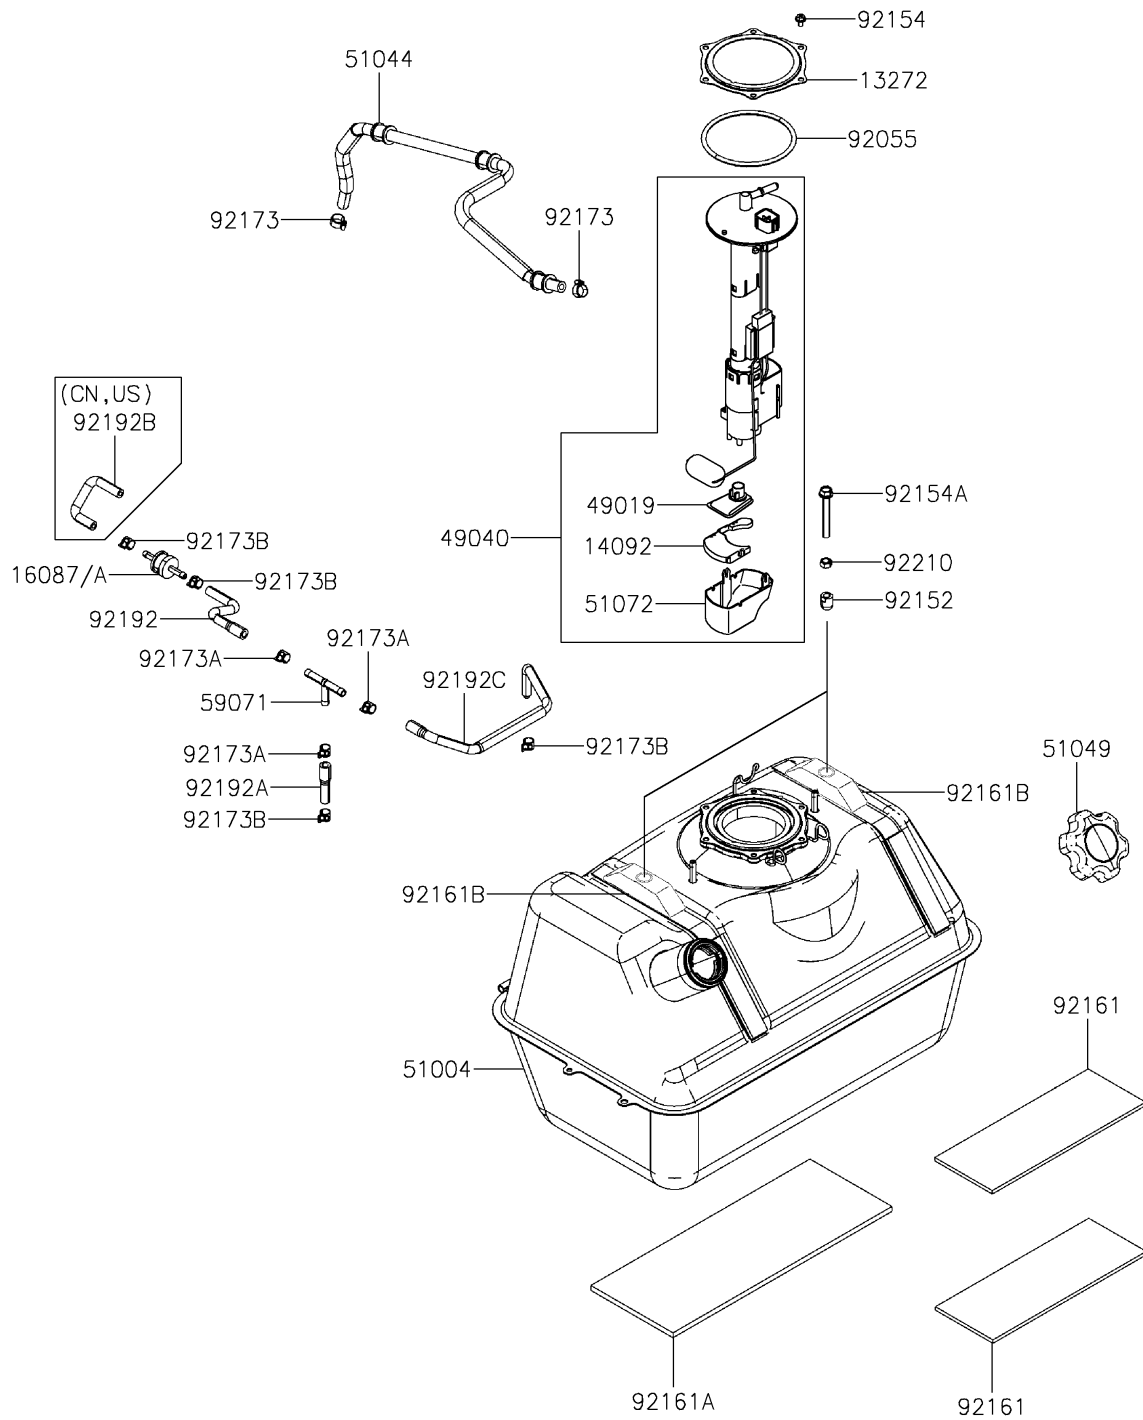

2026 Mule PRO-MX EPS LE

PARTS DIAGRAM

Fuel Tank

F2410

2026 Mule PRO-MX EPS LE

PARTS LIST

Fuel Tank

ITEM NAME	PART NUMBER	QUANTITY
PLATE,FUEL PUMP (Ref # 13272)	13272-Y030	1
COVER (Ref # 14092)	14092-1044	1
FILTER-FUEL (Ref # 49019)	49019-0013	1
PUMP-FUEL (Ref # 49040)	49040-0832	1
TANK-FUEL (Ref # 51004)	51004-Y001	1
TUBE-ASSY,FUEL TANK (Ref # 51044)	51044-0896	1
CAP-TANK (Ref # 51049)	51049-Y005	1
CHAMBER-FUEL (Ref # 51072)	51072-0003	1
JOINT,3 WAY (Ref # 59071)	59071-Y008	1
RING-O,FUEL PUMP (Ref # 92055)	92055-Y057	1
COLLAR (Ref # 92152)	92152-Y057	2
BOLT,5X10 (Ref # 92154)	92154-Y119	6
BOLT,FLANGE,8X60 (Ref # 92154A)	92154-Y207	2
DAMPER,FUEL TANK (Ref # 92161)	92161-Y040	2
DAMPER,FUEL TANK (Ref # 92161A)	92161-Y041	1
DAMPER (Ref # 92161B)	92161-Y042	2
CLAMP,12.5MM (Ref # 92173)	92173-Y043	2
CLAMP (Ref # 92173A)	92173-Y051	3
CLAMP (Ref # 92173B)	92173-Y081	4
TUBE (Ref # 92192)	92192-Y060	1
TUBE (Ref # 92192A)	92192-Y061	1
TUBE (Ref # 92192C)	92192-Y073	1
NUT,HEX,8MM (Ref # 92210)	92210-Y079	2