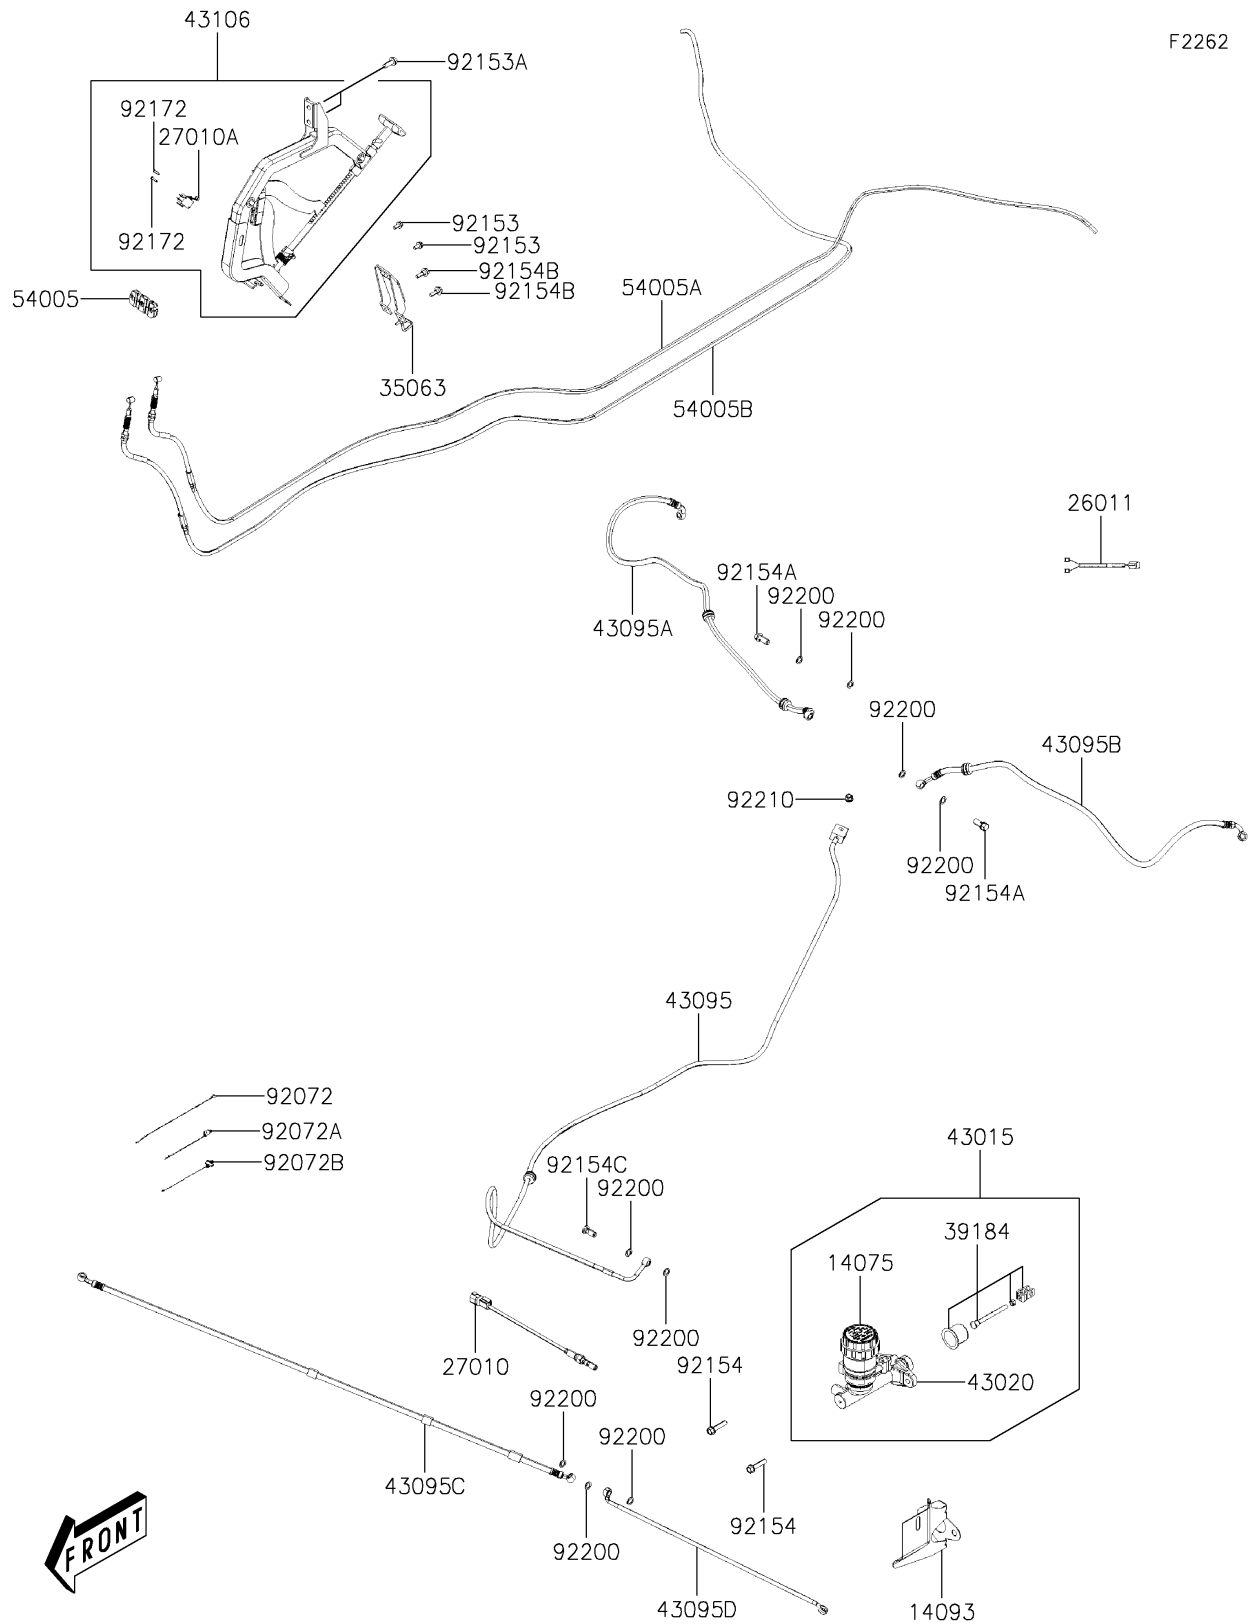

2026 Mule PRO-MX EPS LE

PARTS DIAGRAM

Brake Piping

F2262

2026 Mule PRO-MX EPS LE

PARTS LIST

Brake Piping

ITEM NAME	PART NUMBER	QUANTITY
CAP-ASSY (Ref # 14075)	14075-Y007	1
COVER,MASTER CYLINDER (Ref # 14093)	14093-Y008	1
WIRE-LEAD,PARKING SW (Ref # 26011)	26011-Y014	1
SWITCH,BRAKE PRESSURE (Ref # 27010)	27010-Y016	1
SWITCH (Ref # 27010A)	27010-Y017	1
STAY,PARKING BRAKE ASSY (Ref # 35063)	35063-Y042	1
BRACKET-ASSY (Ref # 39184)	39184-Y001	1
CYLINDER-ASSY-MASTER (Ref # 43015)	43015-Y007	1
PISTON-COMP-BRAKE (Ref # 43020)	43020-Y004	1
HOSE-BRAKE,RR (Ref # 43095)	43095-Y019	1
HOSE-BRAKE,RR,RH (Ref # 43095A)	43095-Y020	1
HOSE-BRAKE,RR,LH (Ref # 43095B)	43095-Y021	1
HOSE-BRAKE,FR,RH (Ref # 43095C)	43095-Y022	1
HOSE-BRAKE,FR,LH (Ref # 43095D)	43095-Y023	1
LEVER-ASSY-PARKING BRAKE (Ref # 43106)	43106-Y001	1
CABLE-BRAKE,PARKING (Ref # 54005)	54005-Y003	1
CABLE-BRAKE,PARKING,RH (Ref # 54005A)	54005-Y004	1
CABLE-BRAKE,PARKING,LH (Ref # 54005B)	54005-Y005	1
BAND (Ref # 92072)	92072-Y011	2
BAND (Ref # 92072A)	92072-Y020	2
BAND (Ref # 92072B)	92072-Y021	2
BOLT,FLANGE,6X12 (Ref # 92153)	92153-Y023	2
BOLT,FLANGE,8X20 (Ref # 92153A)	92153-Y033	2
BOLT,FLANGE,8X35 (Ref # 92154)	92154-Y021	2
BOLT,10X22 (Ref # 92154A)	92154-Y114	2
BOLT,6X20 (Ref # 92154B)	92154-Y179	2
BOLT,OIL (Ref # 92154C)	92154-Y184	1
SCREW (Ref # 92172)	92172-Y082	2
WASHER (Ref # 92200)	92200-Y015	9

2026 Mule PRO-MX EPS LE

PARTS LIST

Brake Piping

ITEM NAME	PART NUMBER	QUANTITY
NUT,8MM (Ref # 92210)	92210-Y076	1