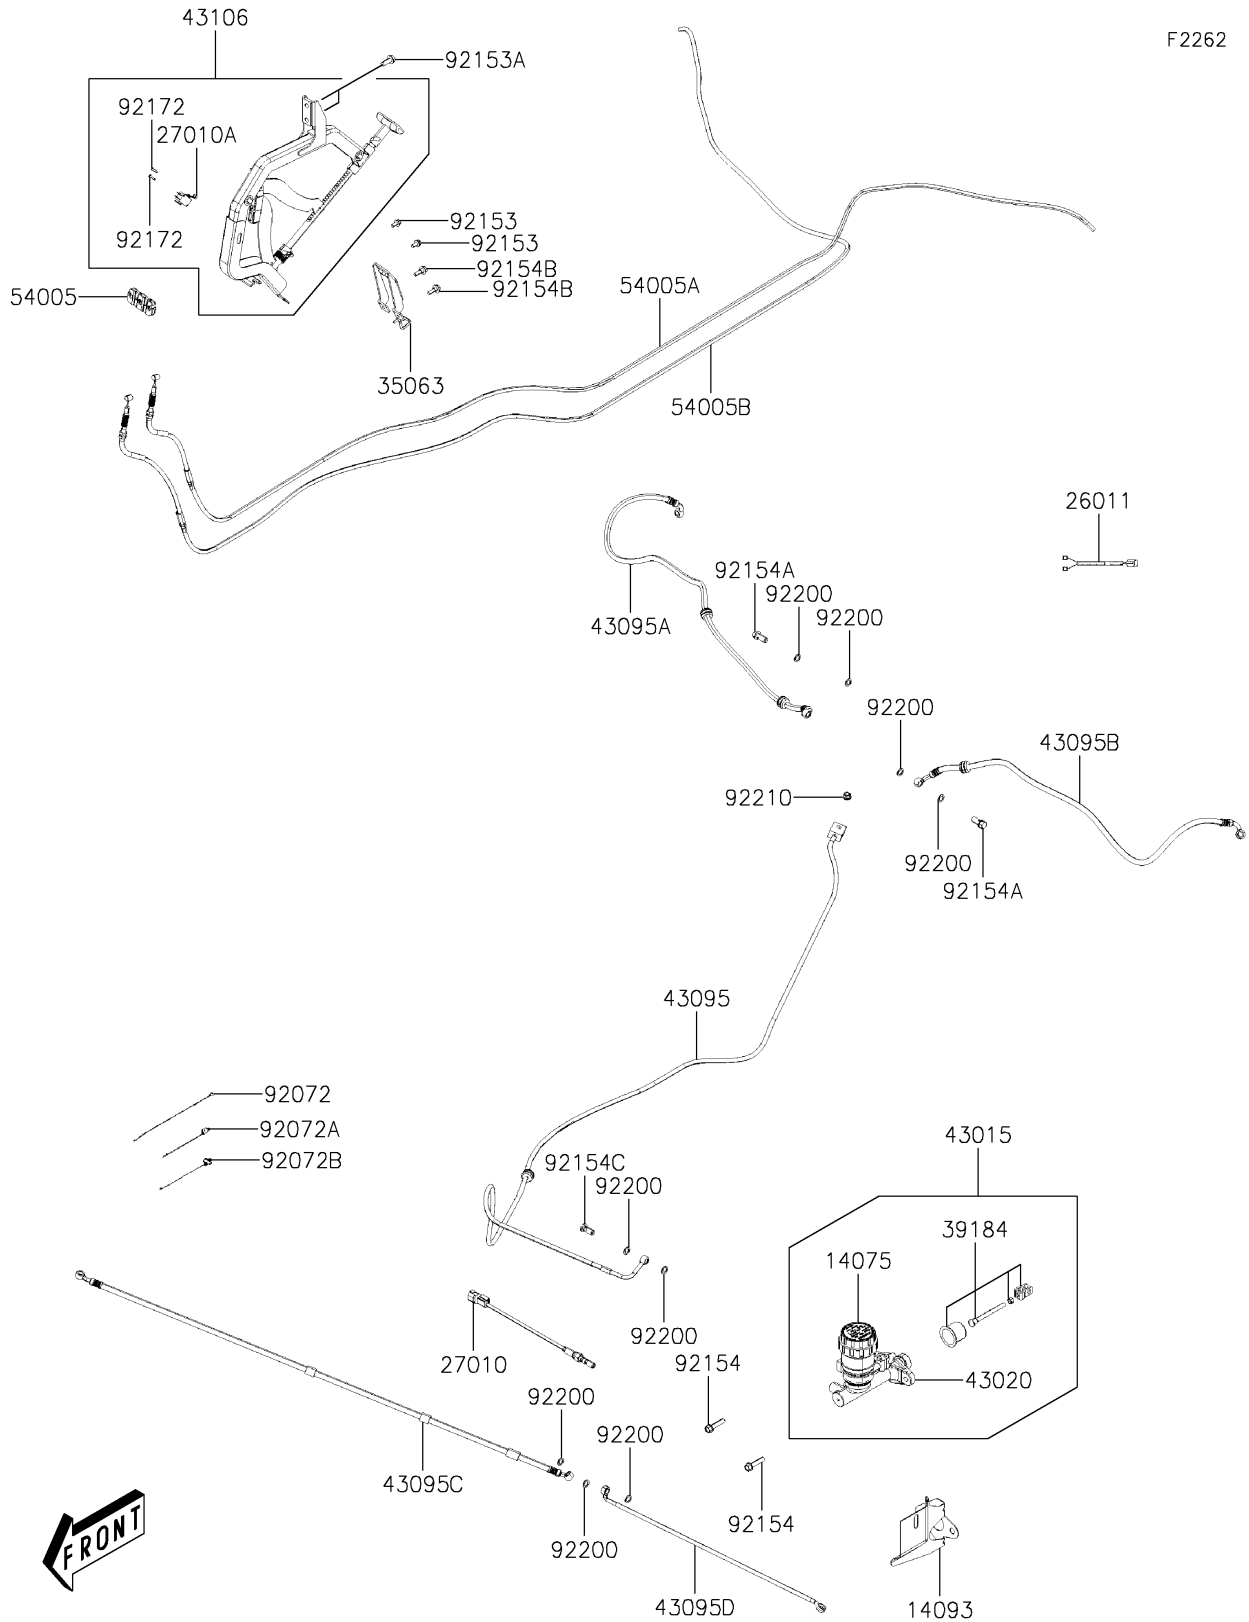

2024 Mule PRO-MX EPS LE

PARTS DIAGRAM

Brake Piping

F2262

2024 Mule PRO-MX EPS LE

PARTS LIST

Brake Piping

ITEM NAME	PART NUMBER	QUANTITY
CAP-ASSY (Ref # 14075)	14075-Y007	1
COVER,MASTER CYLINDER (Ref # 14093)	14093-Y008	1
WIRE-LEAD,PARKING SW (Ref # 26011)	26011-Y014	1
SWITCH,BRAKE PRESSURE (Ref # 27010)	27010-Y016	1
SWITCH (Ref # 27010A)	27010-Y017	1
STAY,PARKING BRAKE ASSY (Ref # 35063)	35063-Y042	1
BRACKET-ASSY (Ref # 39184)	39184-Y001	1
CYLINDER-ASSY-MASTER (Ref # 43015)	43015-Y007	1
PISTON-COMP-BRAKE (Ref # 43020)	43020-Y004	1
HOSE-BRAKE,RR (Ref # 43095)	43095-Y019	1
HOSE-BRAKE,RR,RH (Ref # 43095A)	43095-Y020	1
HOSE-BRAKE,RR,LH (Ref # 43095B)	43095-Y021	1
HOSE-BRAKE,FR,RH (Ref # 43095C)	43095-Y022	1
HOSE-BRAKE,FR,LH (Ref # 43095D)	43095-Y023	1
LEVER-ASSY-PARKING BRAKE (Ref # 43106)	43106-Y001	1
CABLE-BRAKE,PARKING (Ref # 54005)	54005-Y003	1
CABLE-BRAKE,PARKING,RH (Ref # 54005A)	54005-Y004	1
CABLE-BRAKE,PARKING,LH (Ref # 54005B)	54005-Y005	1
BAND (Ref # 92072)	92072-Y011	2
BAND (Ref # 92072A)	92072-Y020	2
BAND (Ref # 92072B)	92072-Y021	2
BOLT,FLANGE,6X12 (Ref # 92153)	92153-Y023	2
BOLT,FLANGE,8X20 (Ref # 92153A)	92153-Y033	2
BOLT,FLANGE,8X35 (Ref # 92154)	92154-Y021	2
BOLT,10X22 (Ref # 92154A)	92154-Y114	2
BOLT,6X20 (Ref # 92154B)	92154-Y179	2
BOLT,OIL (Ref # 92154C)	92154-Y184	1
SCREW (Ref # 92172)	92172-Y082	2
WASHER (Ref # 92200)	92200-Y015	9

2024 Mule PRO-MX EPS LE

PARTS LIST

Brake Piping

ITEM NAME	PART NUMBER	QUANTITY
NUT,8MM (Ref # 92210)	92210-Y076	1