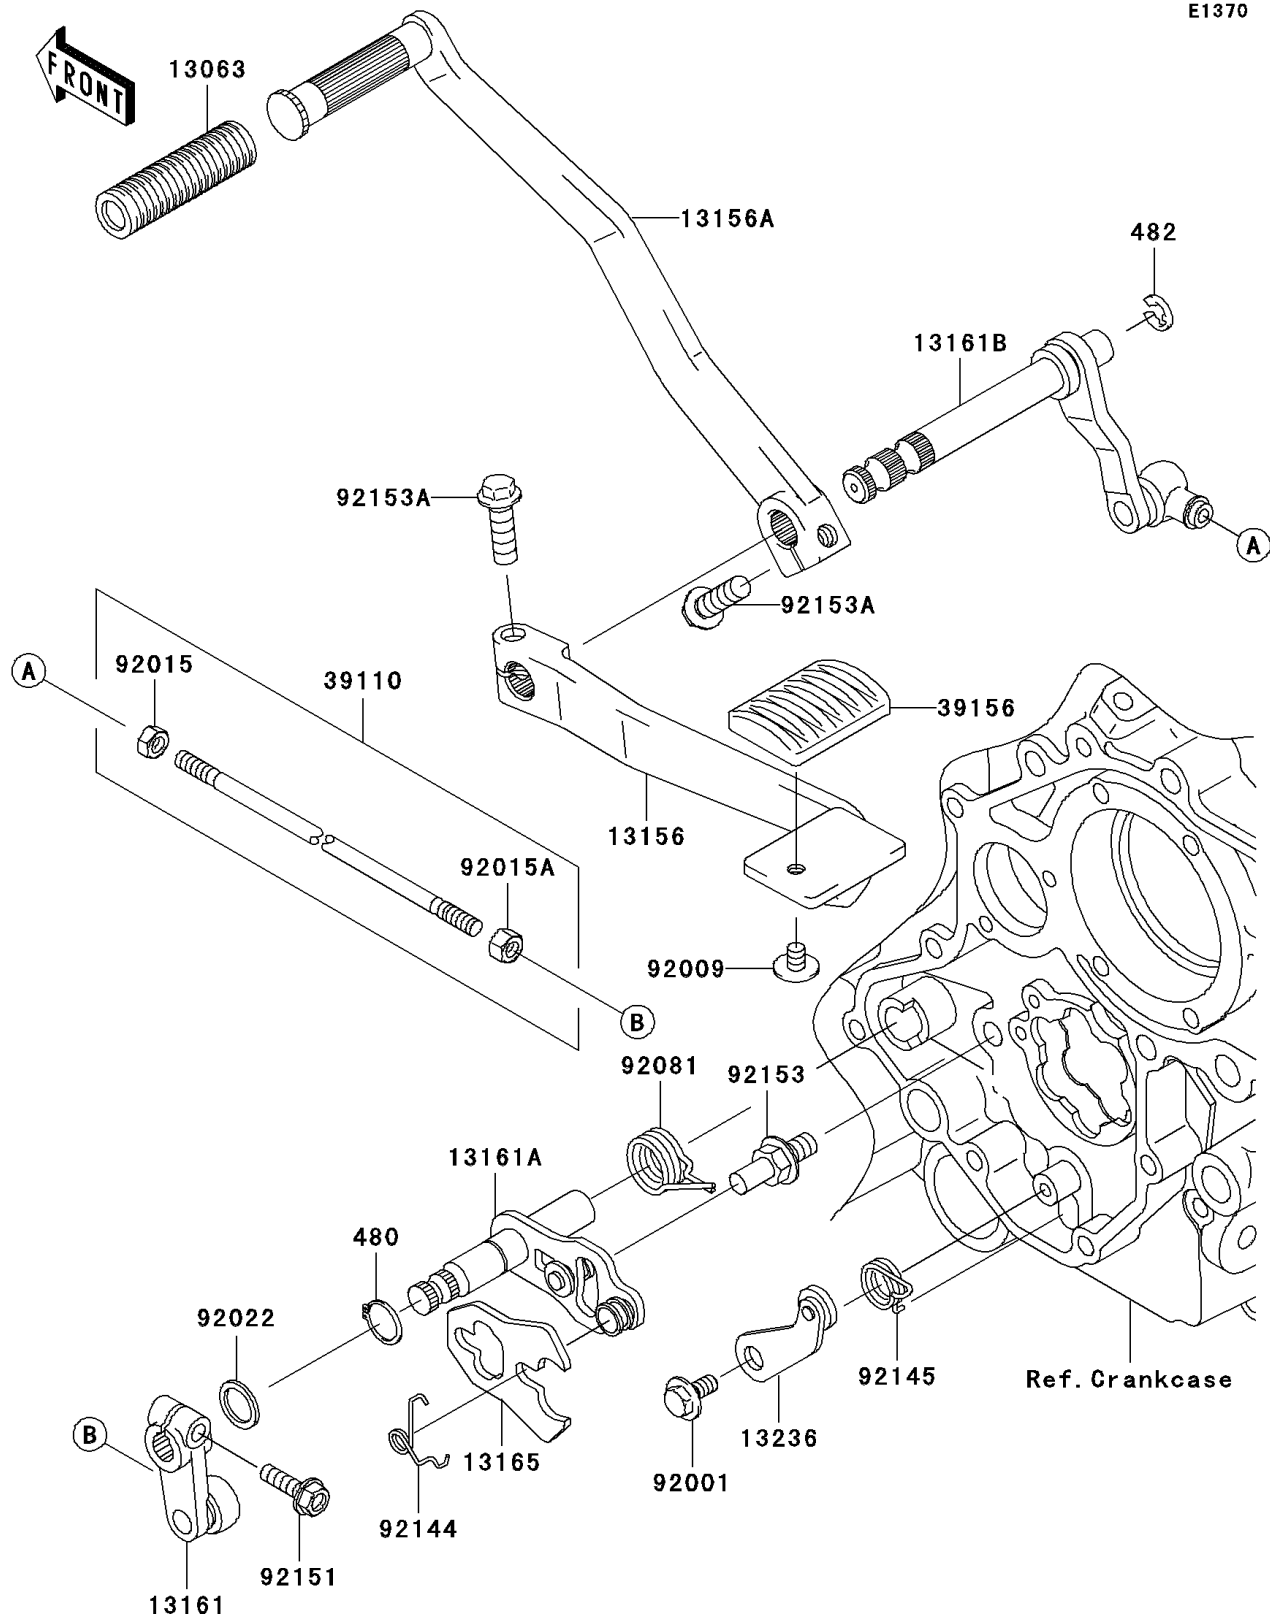

2005 Vulcan 1600 Nomad

PARTS DIAGRAM

Gear Change Mechanism

E1370

2005 Vulcan 1600 Nomad

PARTS LIST

Gear Change Mechanism

ITEM NAME

PART NUMBER

QUANTITY
