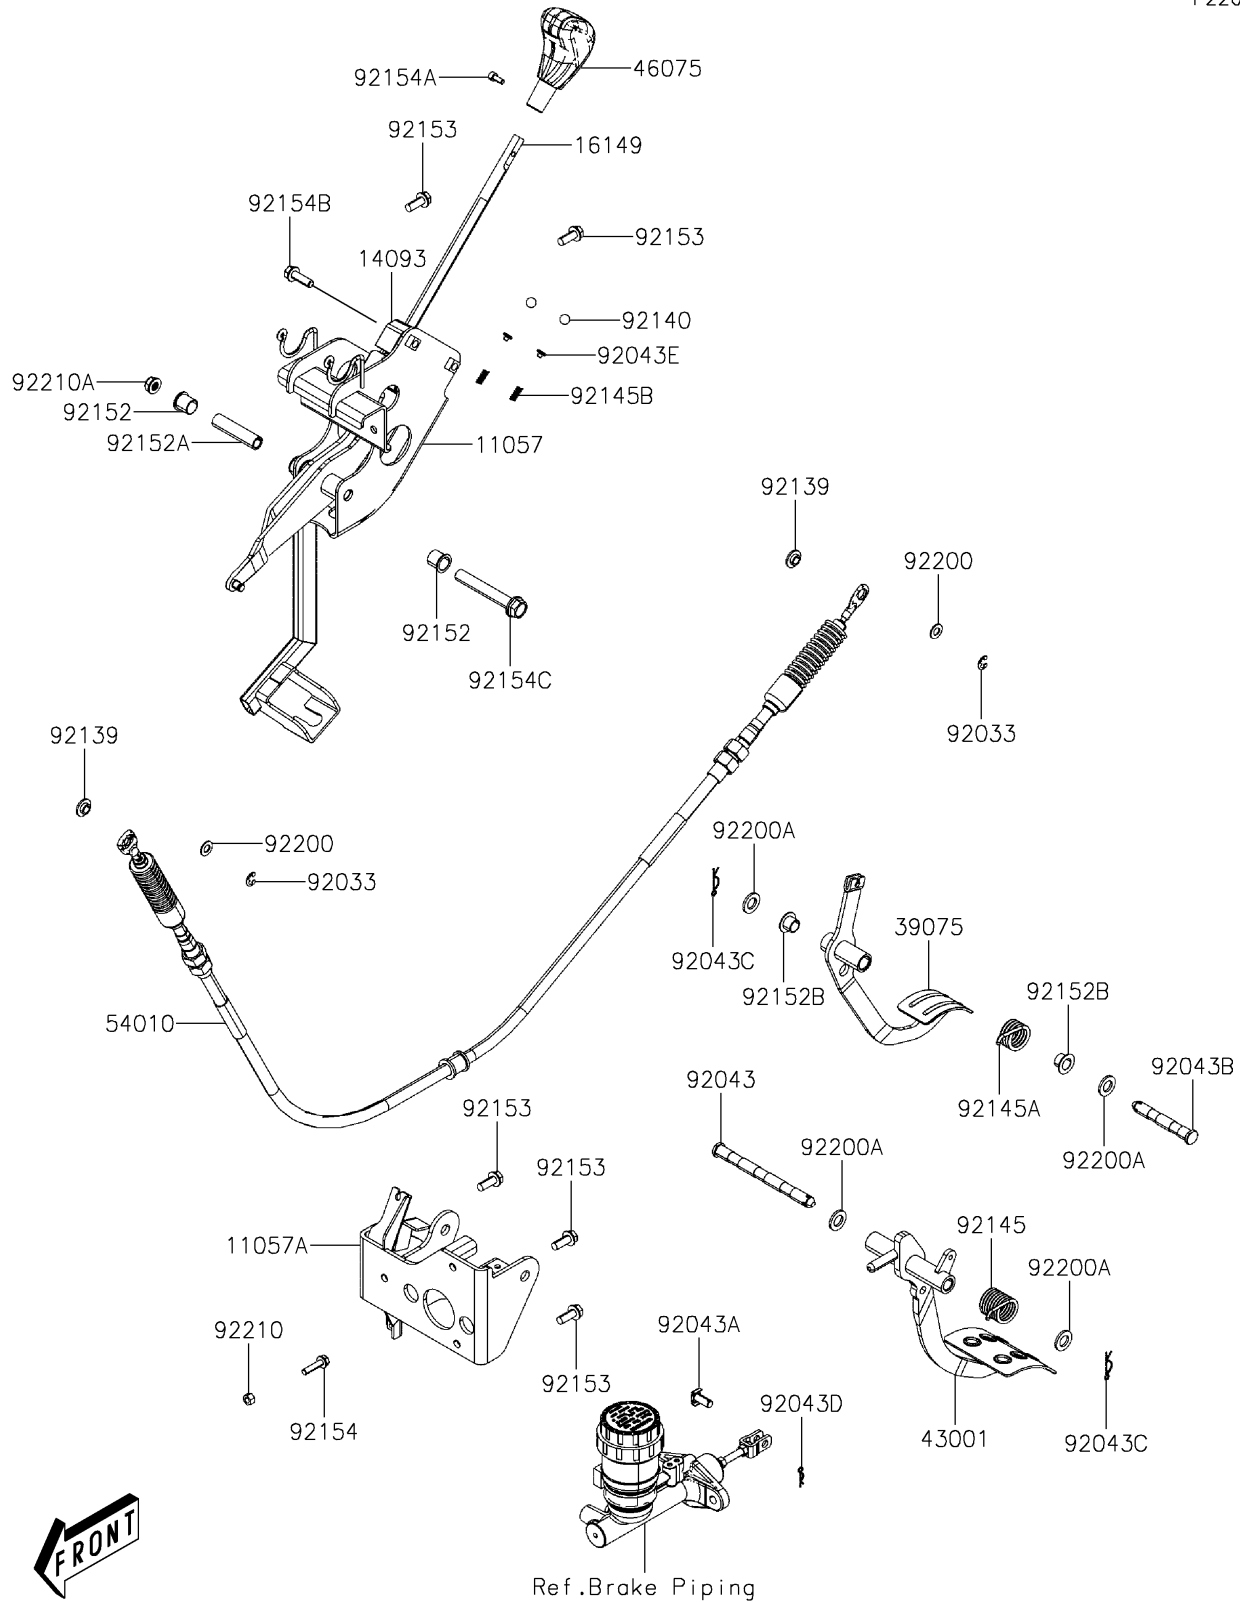

## PARTS DIAGRAM

### Brake Pedal/Throttle Lever

F2260

# 2026 MULE PRO-MX™ LE

## PARTS LIST

Brake Pedal/Throttle Lever

**ITEM NAME**

**PART NUMBER**

**QUANTITY**

---