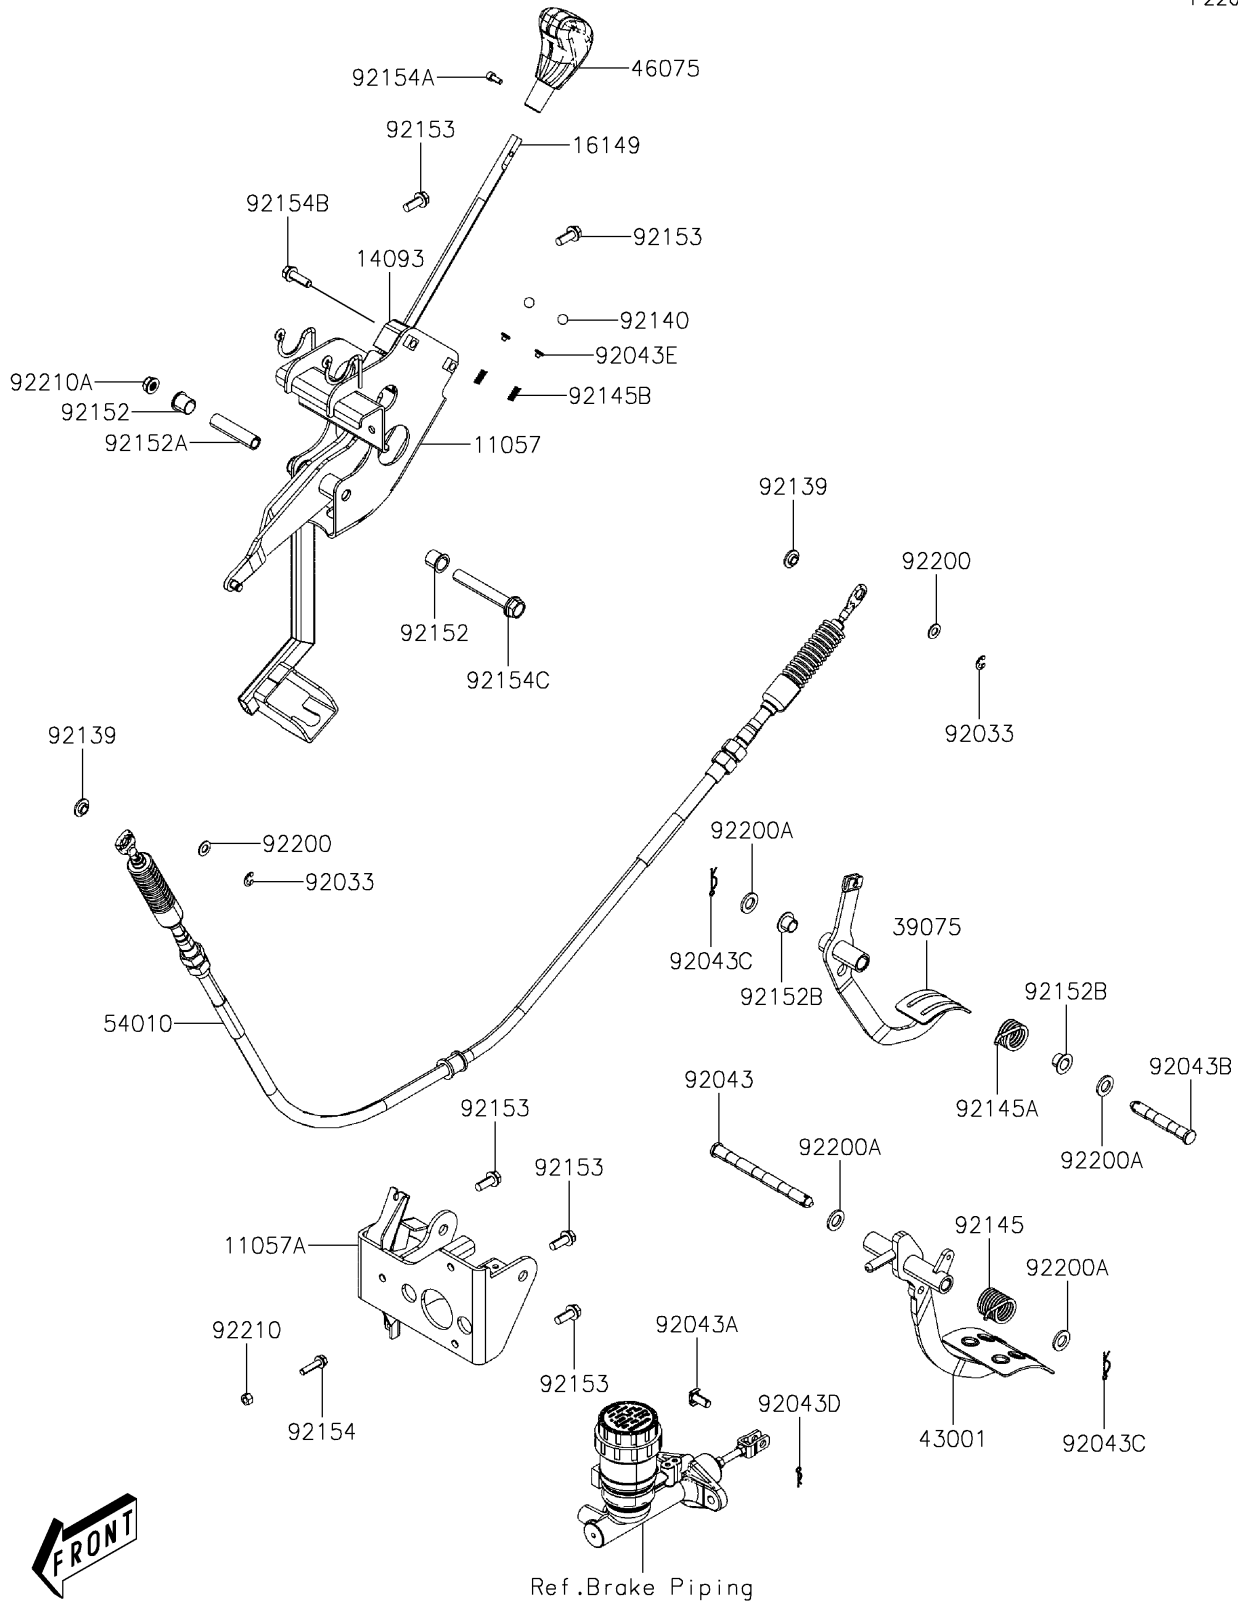

2023 Mule PRO-MX EPS LE

PARTS DIAGRAM

Brake Pedal/Throttle Lever

F2260

2023 Mule PRO-MX EPS LE

PARTS LIST

Brake Pedal/Throttle Lever

ITEM NAME	PART NUMBER	QUANTITY
-----------	-------------	----------
