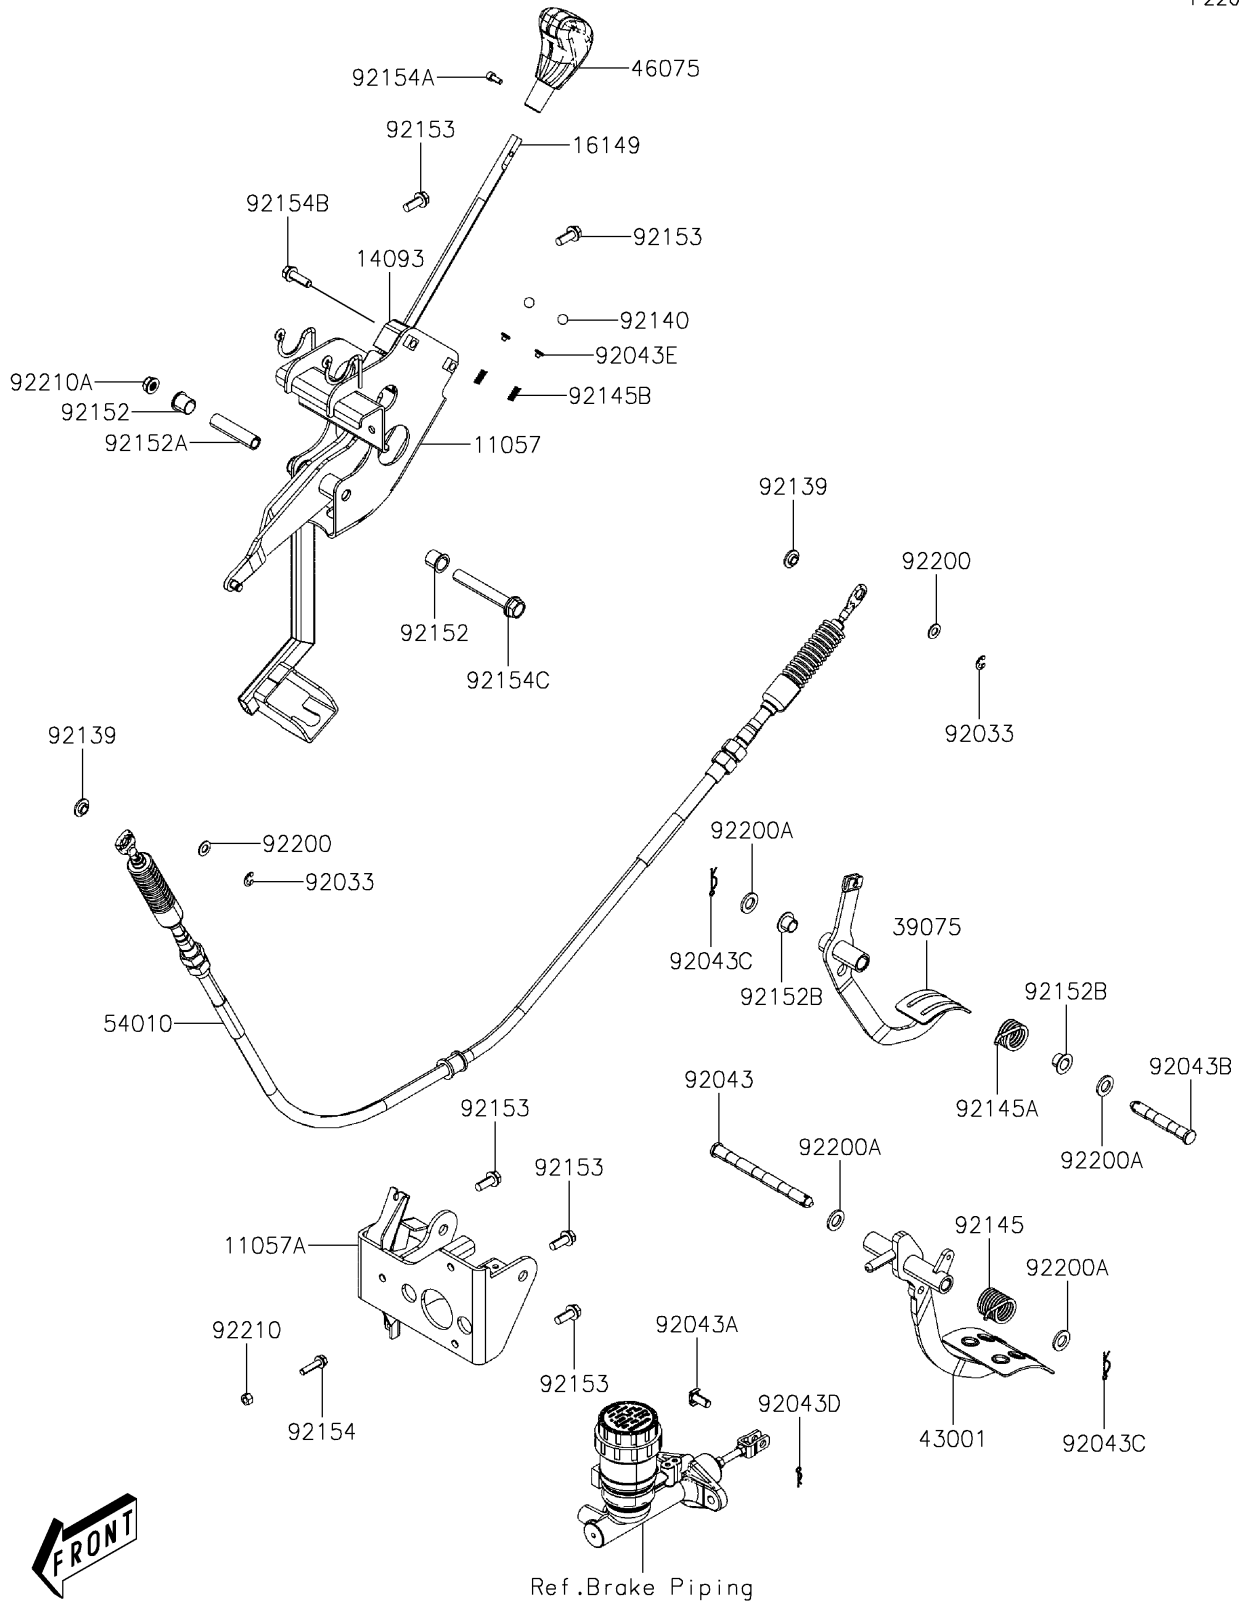

2023 Mule PRO-MX EPS LE

PARTS DIAGRAM

Brake Pedal/Throttle Lever

F2260

2023 Mule PRO-MX EPS LE

PARTS LIST

Brake Pedal/Throttle Lever

ITEM NAME

PART NUMBER

QUANTITY
