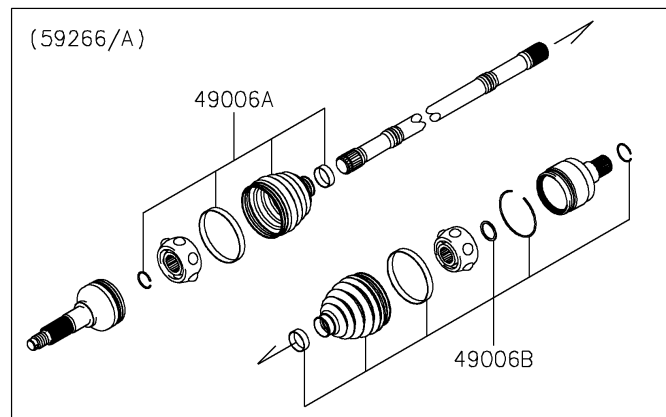

2026 MULE PRO-MX™ LE

PARTS DIAGRAM

Rear Hubs/Brakes

LH	(43041A)
RH	(43041)

2026 MULE PRO-MX™ LE

PARTS LIST

Rear Hubs/Brakes

ITEM NAME

PART NUMBER

QUANTITY
