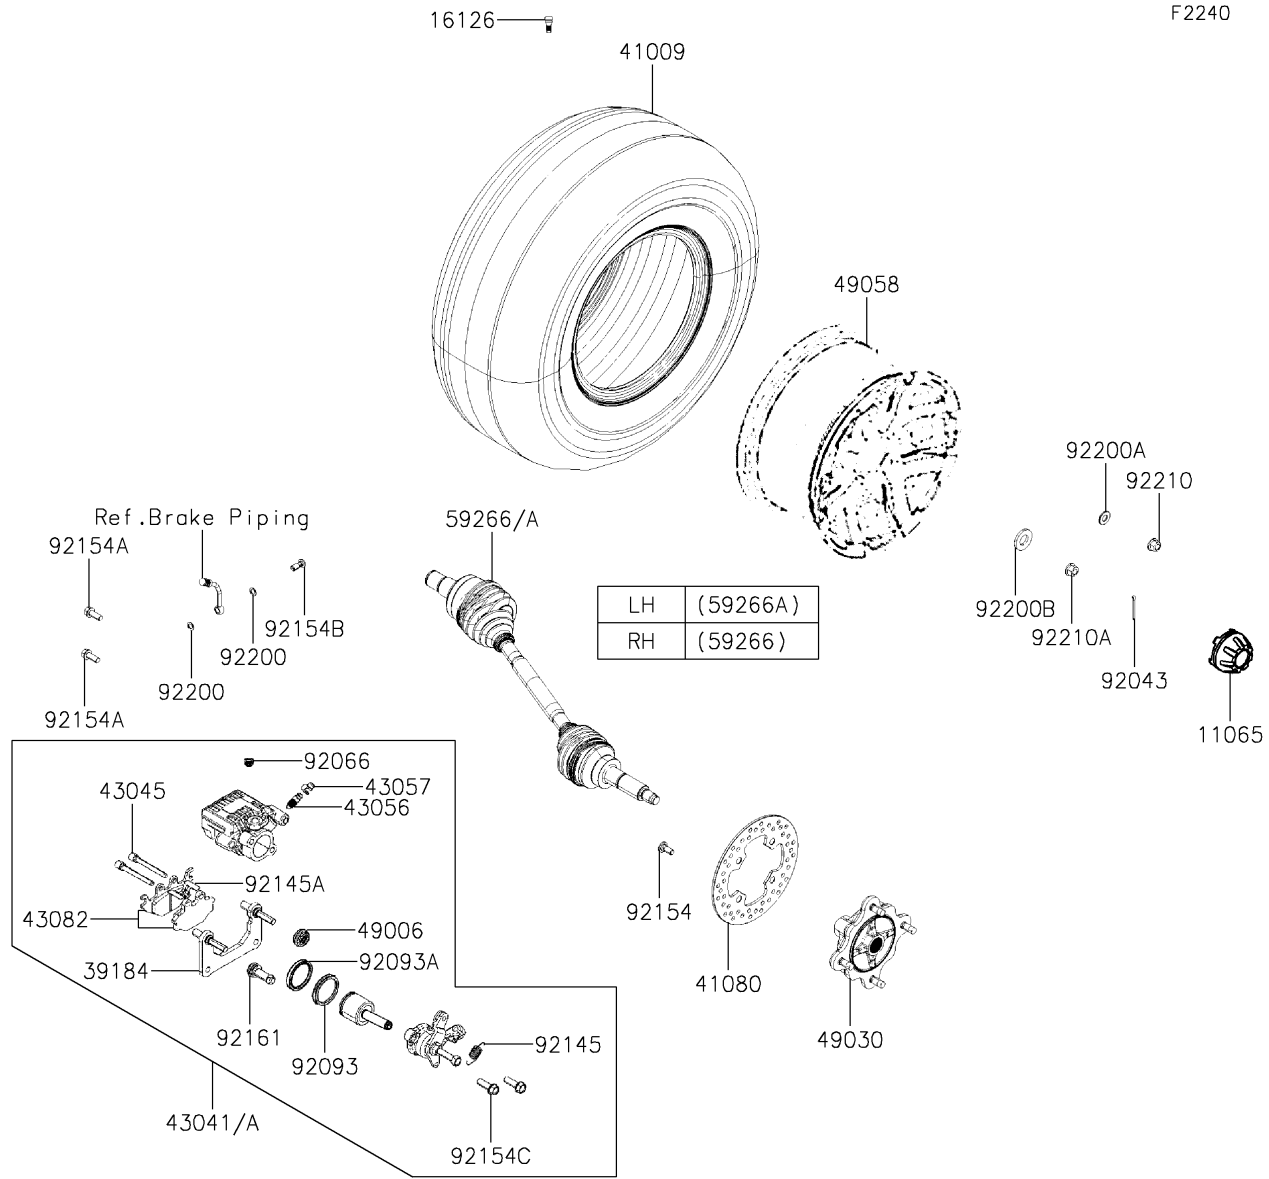

2026 MULE PRO-MX™ LE

PARTS DIAGRAM

Rear Hubs/Brakes

LH	(43041A)
RH	(43041)

2026 MULE PRO-MX™ LE

PARTS LIST

Rear Hubs/Brakes

ITEM NAME

PART NUMBER

QUANTITY
