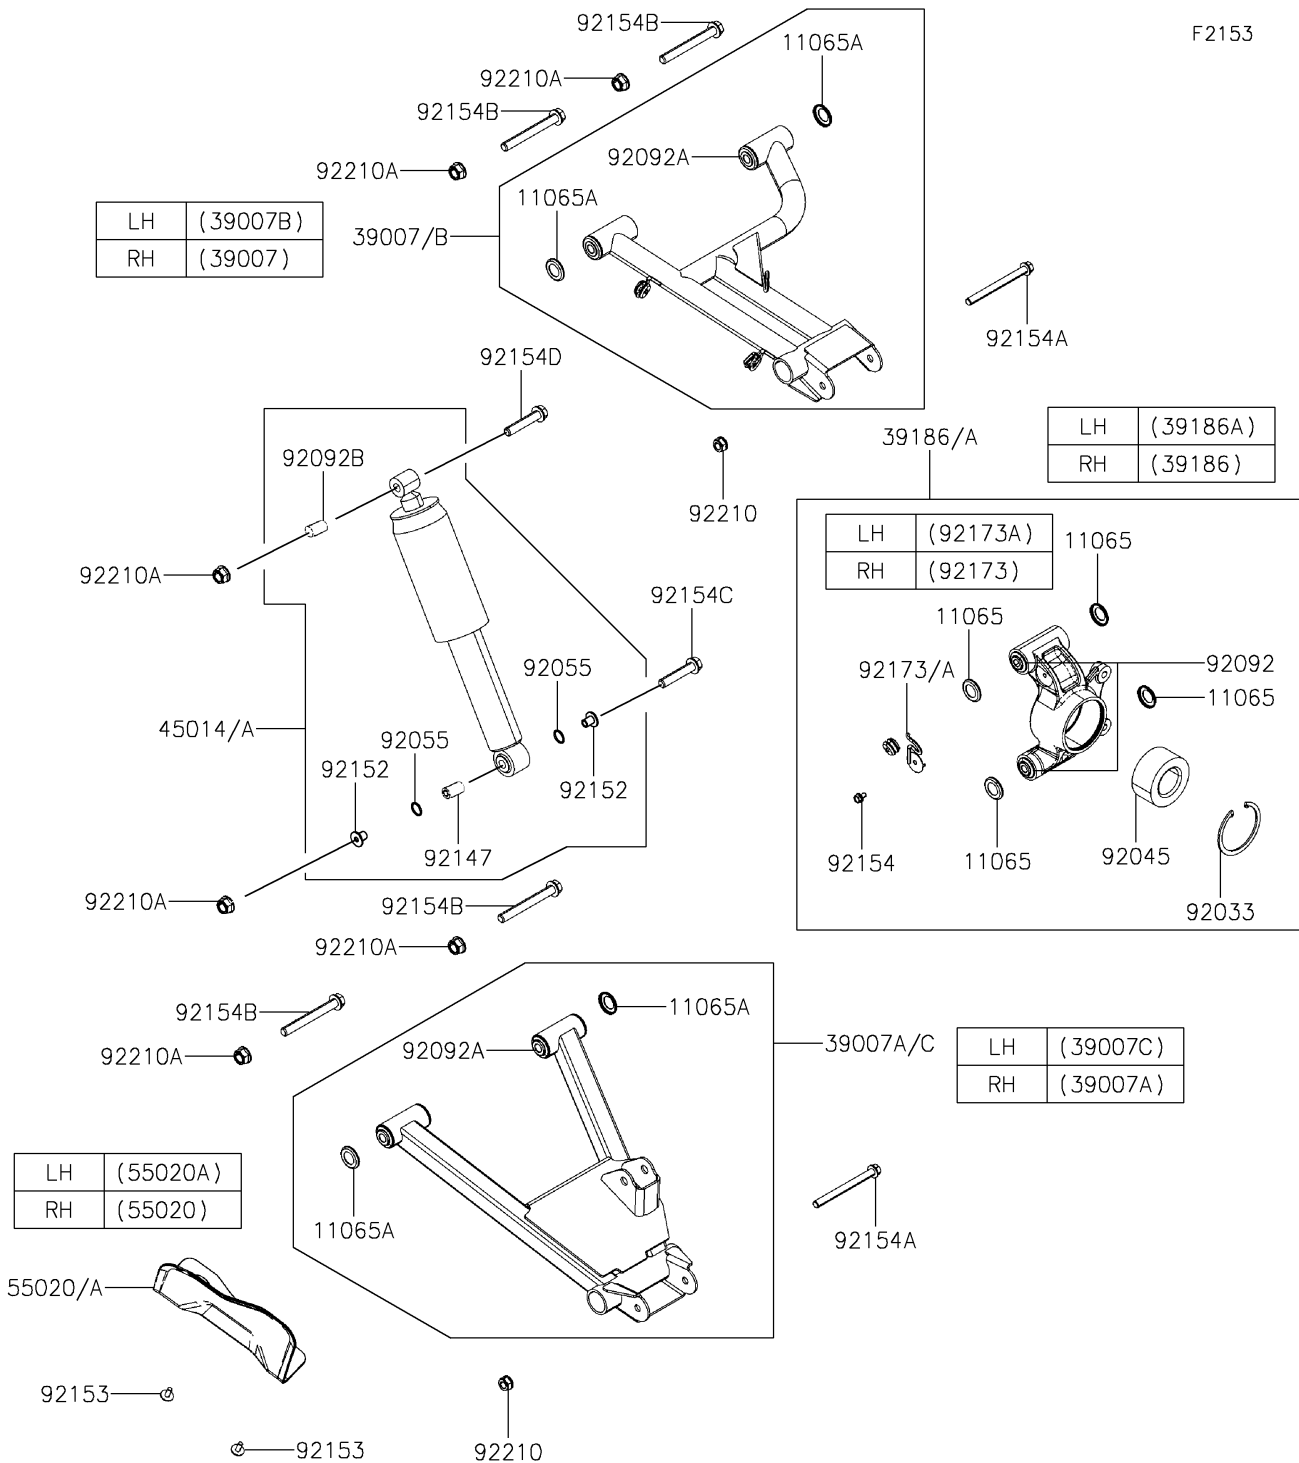

2026 MULE PRO-MX™ LE

PARTS DIAGRAM

Rear Suspension

2026 MULE PRO-MX™ LE

PARTS LIST

Rear Suspension

ITEM NAME

PART NUMBER

QUANTITY
