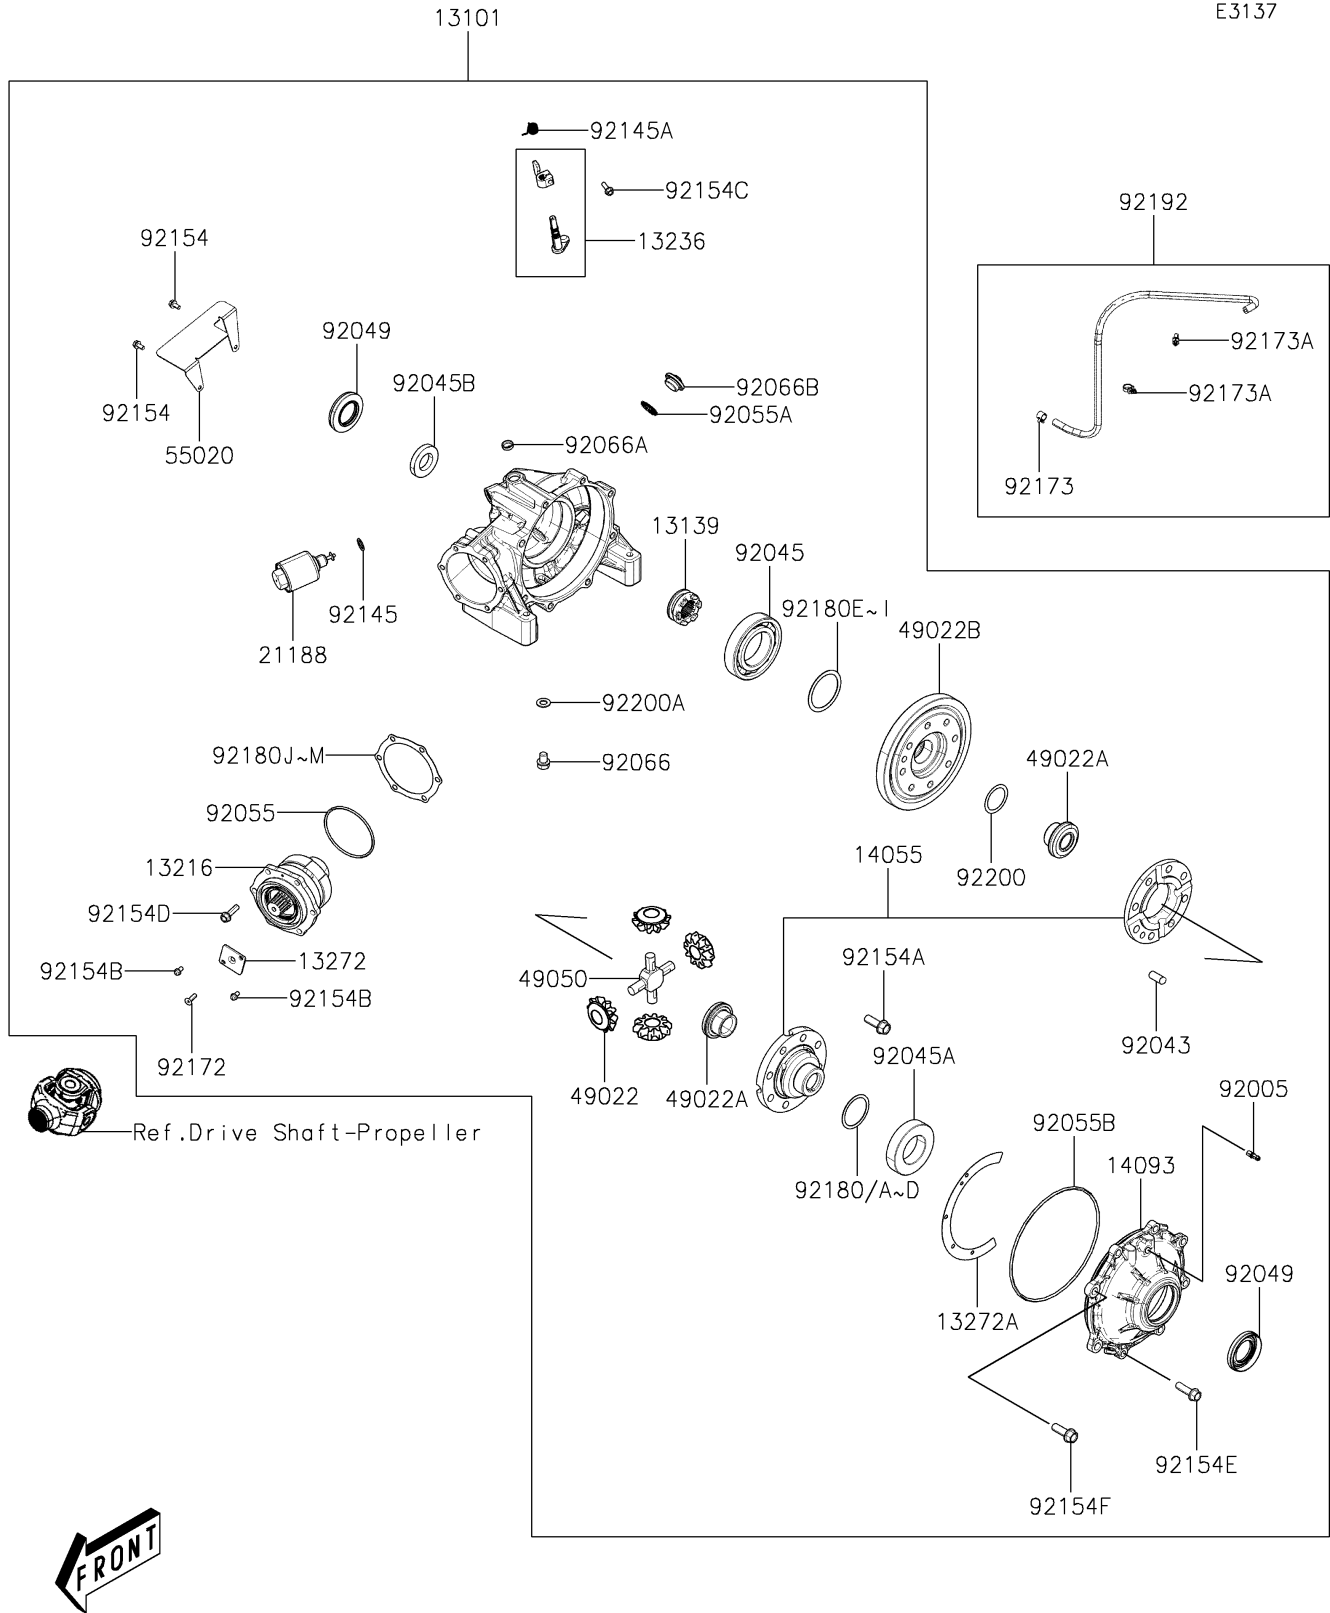

2026 MULE PRO-MX™ LE

PARTS DIAGRAM

Drive Shaft-Rear

2026 MULE PRO-MX™ LE

PARTS LIST

Drive Shaft-Rear

ITEM NAME

PART NUMBER

QUANTITY
