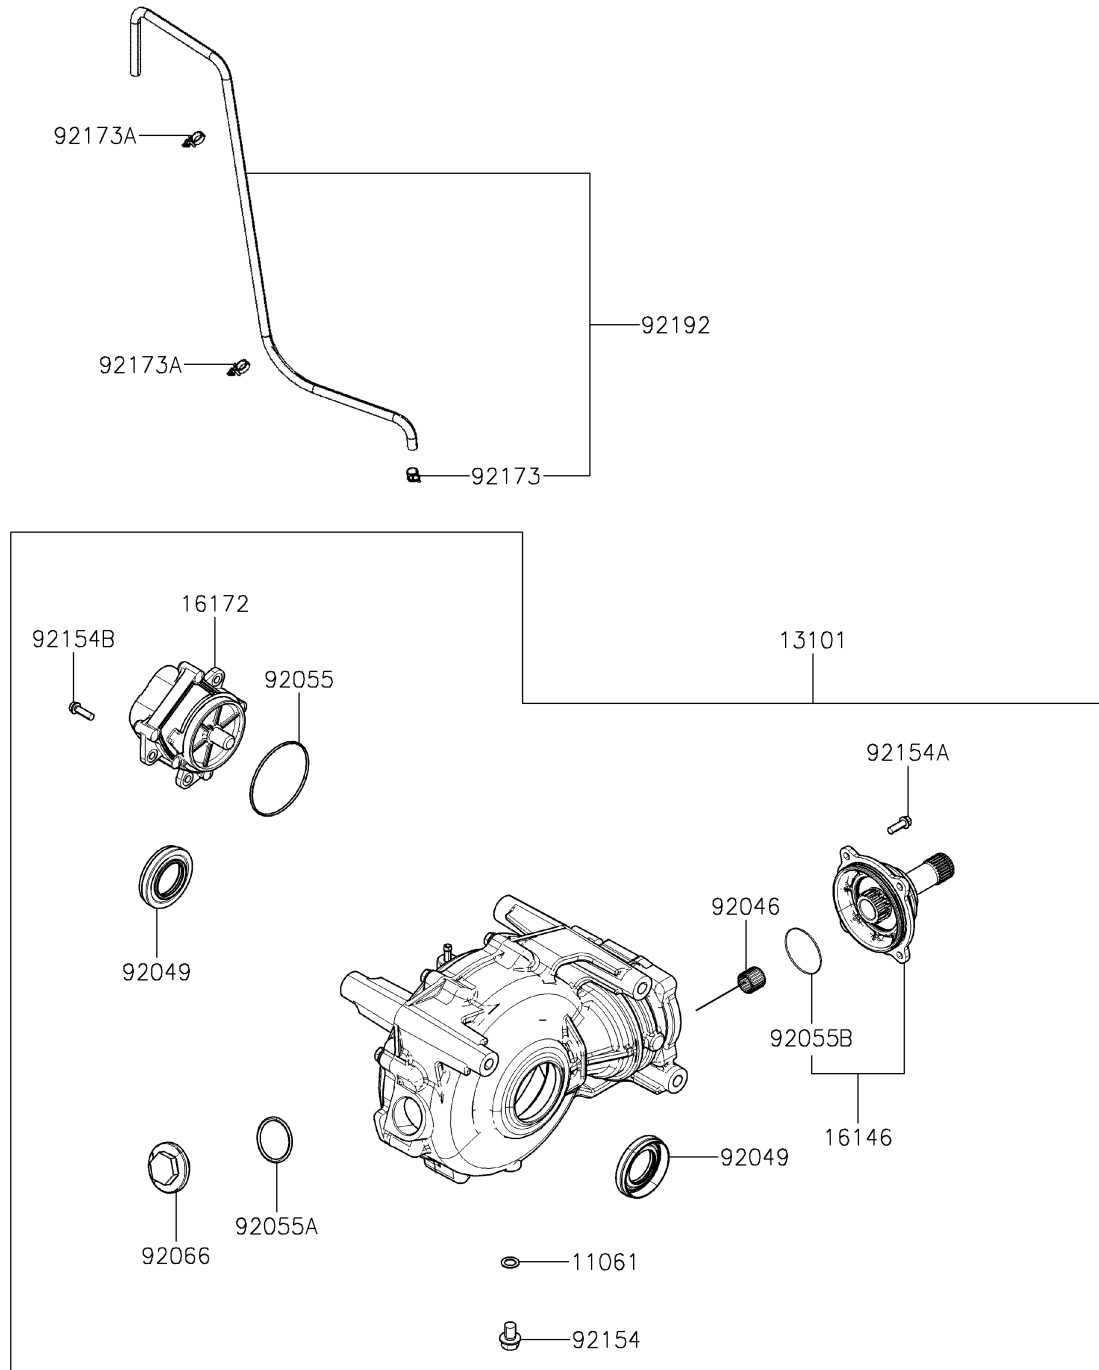

2023 Mule PRO-MX EPS LE

PARTS DIAGRAM

Drive Shaft-Front

E3136

2023 Mule PRO-MX EPS LE

PARTS LIST

Drive Shaft-Front

ITEM NAME

PART NUMBER

QUANTITY
