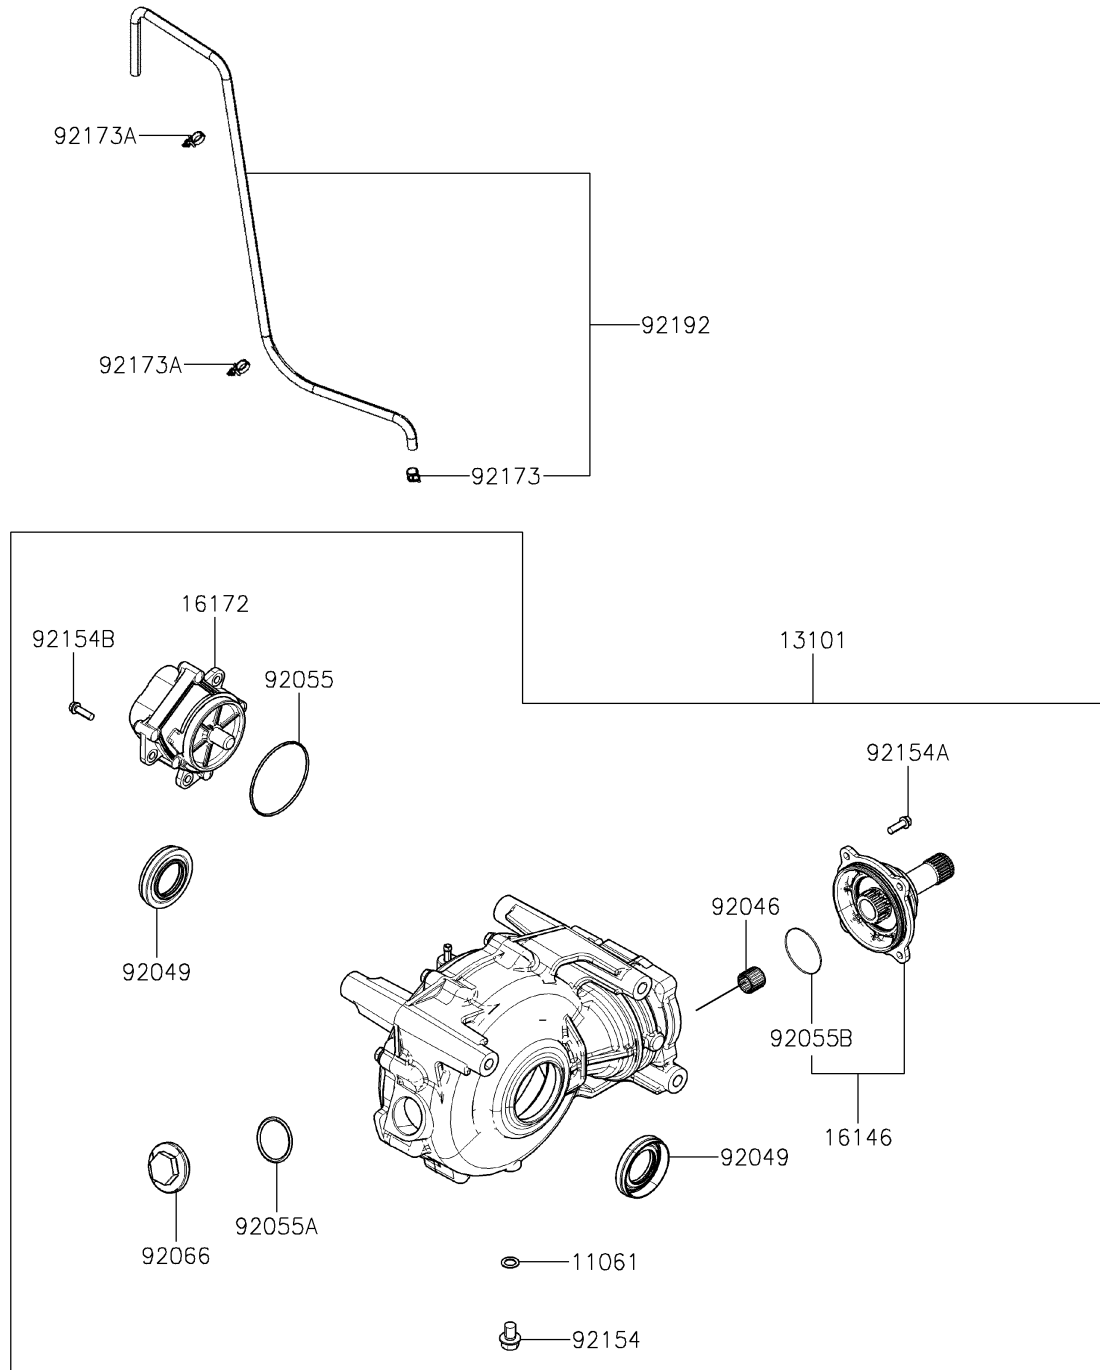

2024 MULE PRO-MX™ LE

PARTS DIAGRAM

Drive Shaft-Front

E3136

2024 MULE PRO-MX™ LE

PARTS LIST

Drive Shaft-Front

ITEM NAME

PART NUMBER

QUANTITY
