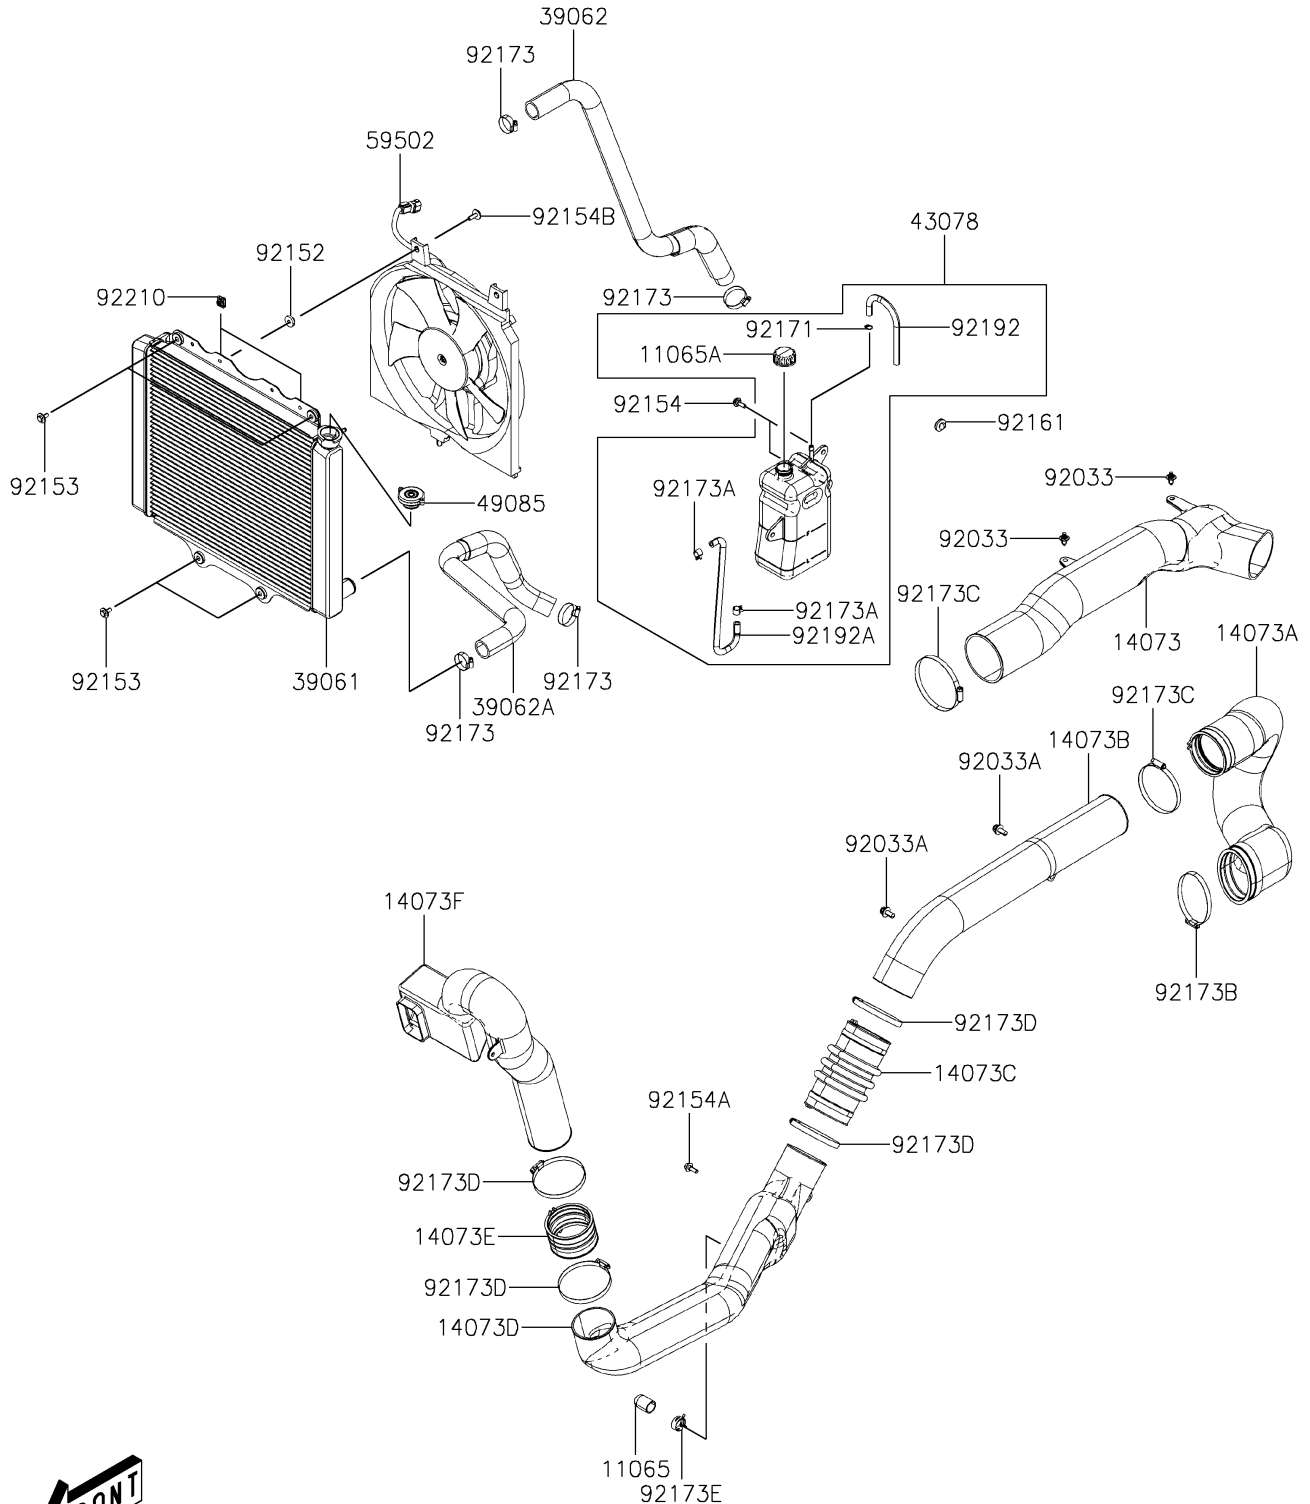

2026 Mule PRO-MX EPS LE

PARTS DIAGRAM

Cooling

E3035

2026 Mule PRO-MX EPS LE

PARTS LIST

Cooling

ITEM NAME	PART NUMBER	QUANTITY
CAP,DRAIN (Ref # 11065)	11065-Y036	1
CAP,RESERVE TANK (Ref # 11065A)	11065-Y037	1
DUCT (Ref # 14073)	14073-Y011	1
DUCT,INTAKE (Ref # 14073A)	14073-Y012	1
DUCT,INTAKE (Ref # 14073B)	14073-Y013	1
DUCT,INTAKE (Ref # 14073C)	14073-Y014	1
DUCT,INTAKE (Ref # 14073D)	14073-Y015	1
DUCT,INTAKE (Ref # 14073E)	14073-Y016	1
DUCT,INTAKE (Ref # 14073F)	14073-Y017	1
RADIATOR-ASSY (Ref # 39061)	39061-Y004	1
HOSE-COOLING (Ref # 39062)	39062-Y016	1
HOSE-COOLING (Ref # 39062A)	39062-Y017	1
RESERVOIR (Ref # 43078)	43078-Y004	1
CAP-ASSY-PRESSURE (Ref # 49085)	49085-Y005	1
FAN-ASSY (Ref # 59502)	59502-Y003	1
RING-SNAP (Ref # 92033)	92033-Y033	2
RING-SNAP (Ref # 92033A)	92033-Y035	2
COLLAR (Ref # 92152)	92152-Y072	2
BOLT,6X20 (Ref # 92153)	92153-Y019	4
BOLT,6X18 (Ref # 92154)	92154-Y177	2
BOLT,FLANGE,6MM (Ref # 92154A)	92154-Y180	1
BOLT,6X22 (Ref # 92154B)	92154-Y191	2
DAMPER (Ref # 92161)	92161-Y048	1
CLAMP (Ref # 92171)	92171-Y011	1
CLAMP,28.6MM (Ref # 92173)	92173-1205	4
CLAMP,10.5 (Ref # 92173A)	92173-Y023	2
CLAMP (Ref # 92173B)	92173-Y062	1
CLAMP (Ref # 92173C)	92173-Y064	2
CLAMP (Ref # 92173D)	92173-Y066	4

2026 Mule PRO-MX EPS LE

PARTS LIST

Cooling

ITEM NAME	PART NUMBER	QUANTITY
CLAMP (Ref # 92173E)	92173-Y082	1
TUBE,DRAIN (Ref # 92192)	92192-Y069	1
TUBE (Ref # 92192A)	92192-Y070	1
NUT,6MM (Ref # 92210)	92210-Y089	2