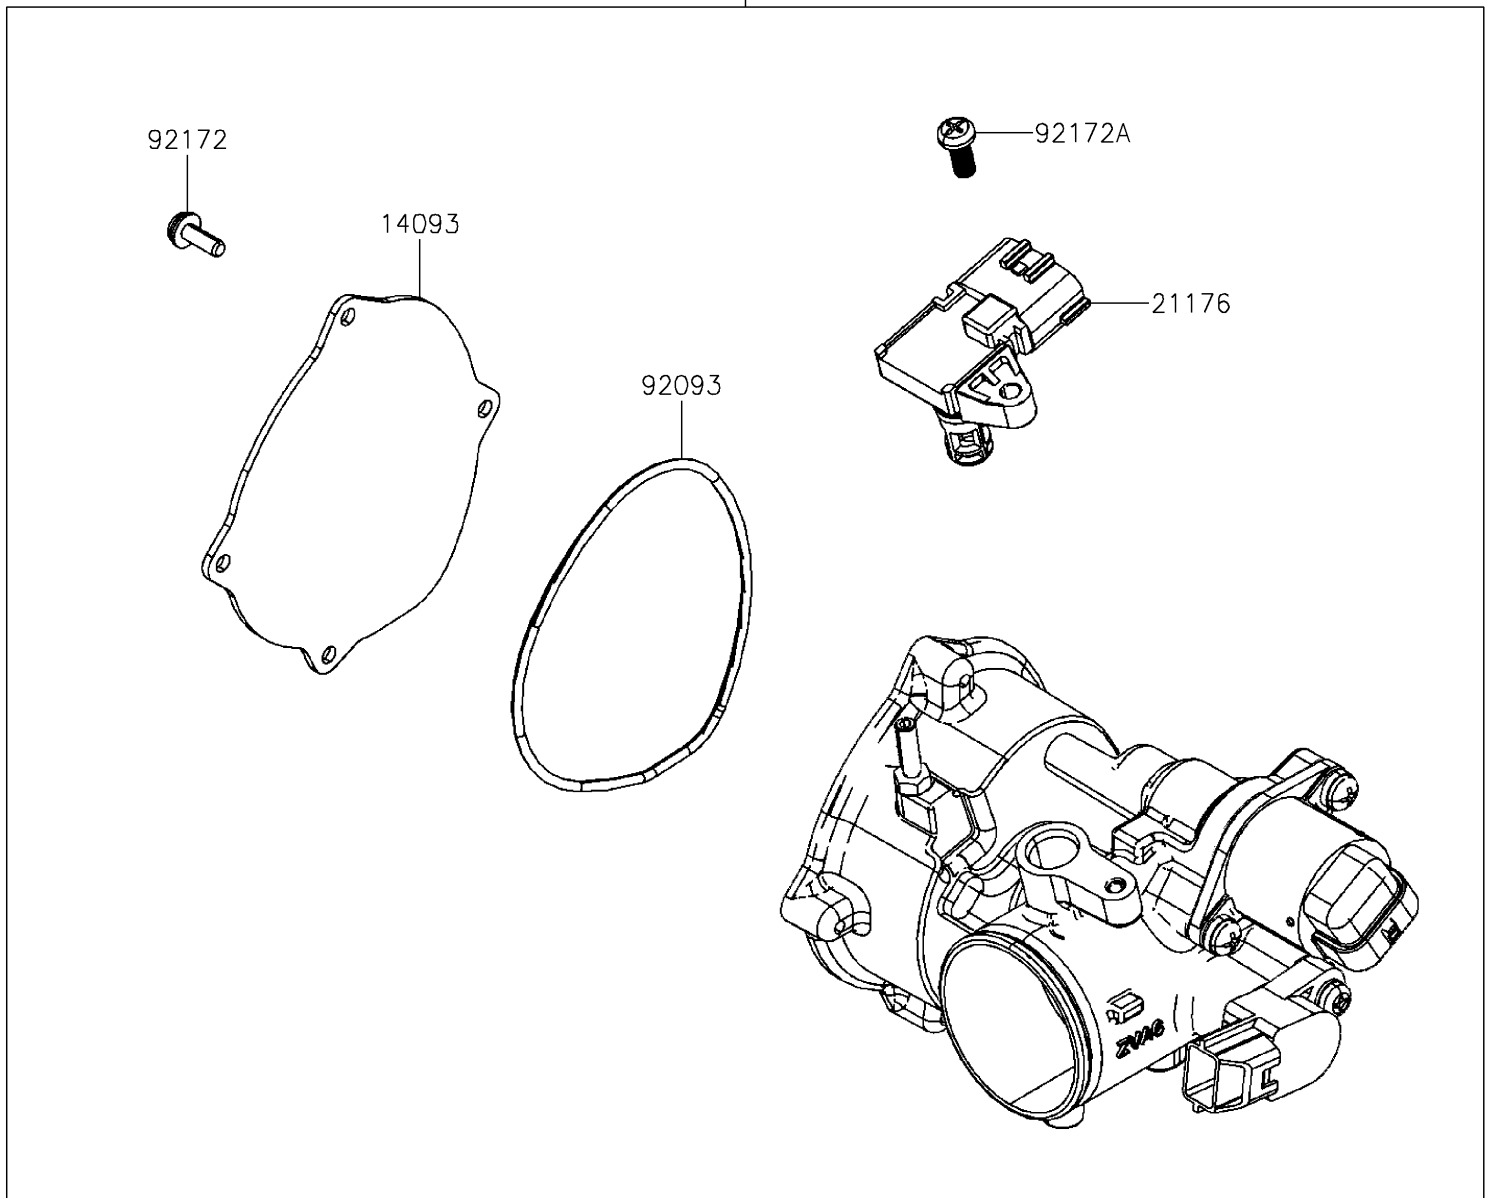

2023 Mule PRO-MX EPS LE

PARTS DIAGRAM

Throttle

E1510

16163

2023 Mule PRO-MX EPS LE

PARTS LIST

Throttle

ITEM NAME

PART NUMBER

QUANTITY
