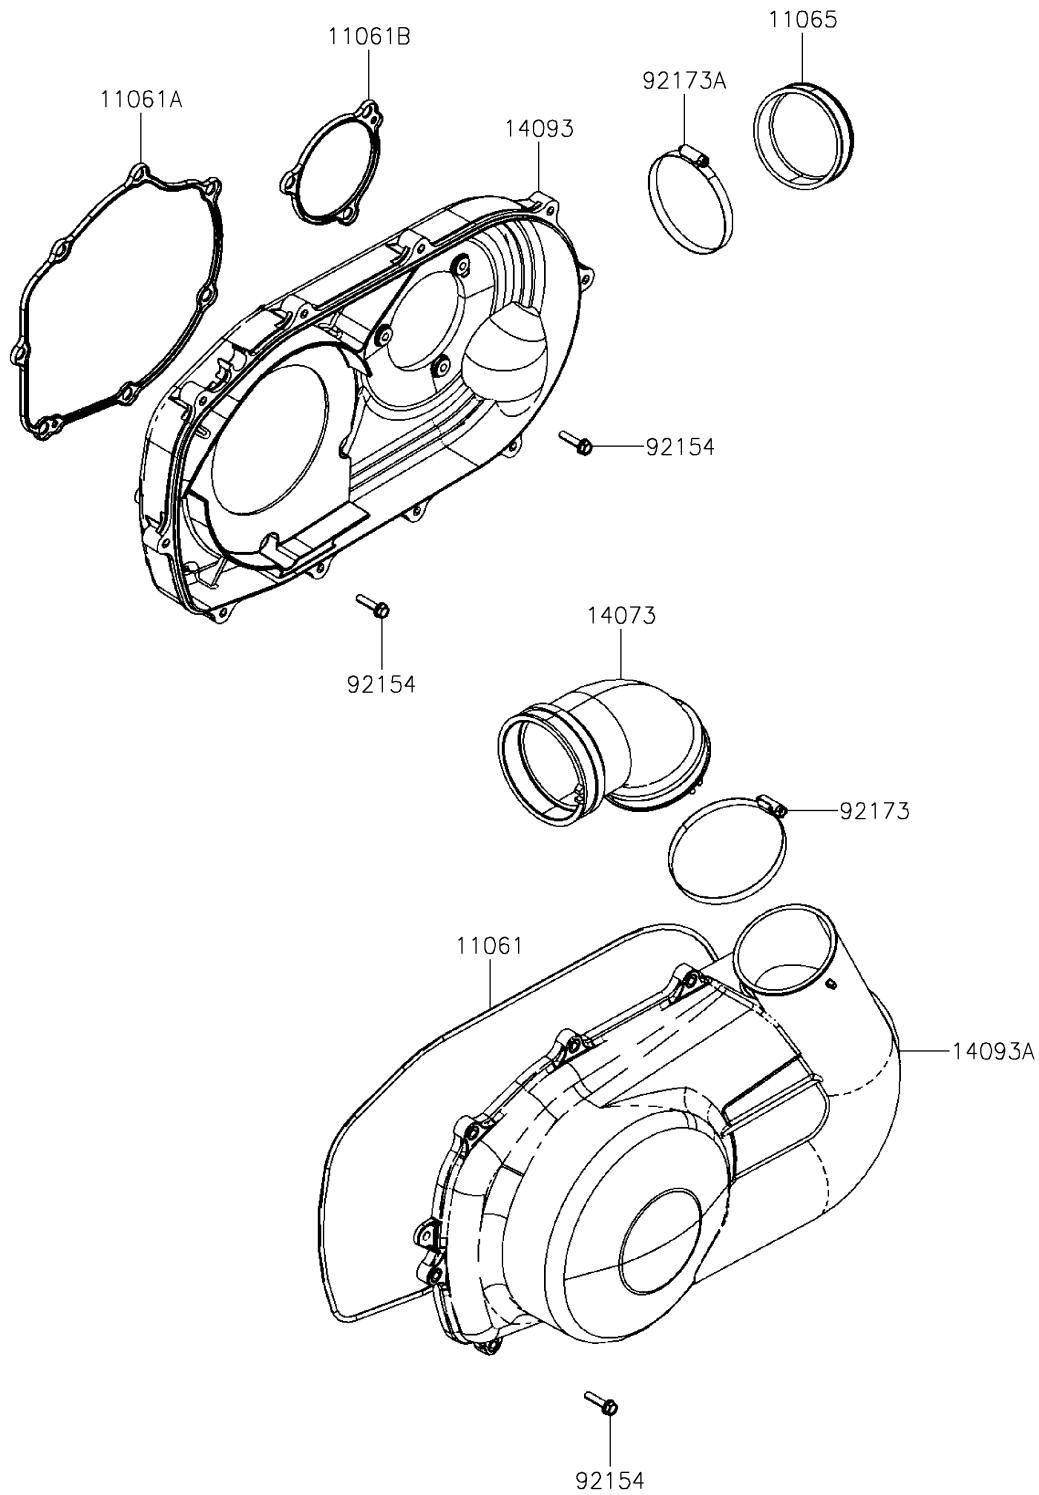

2026 MULE PRO-MX™ LE

PARTS DIAGRAM

Converter Cover

E1393

2026 MULE PRO-MX™ LE

PARTS LIST

Converter Cover

ITEM NAME

PART NUMBER

QUANTITY
