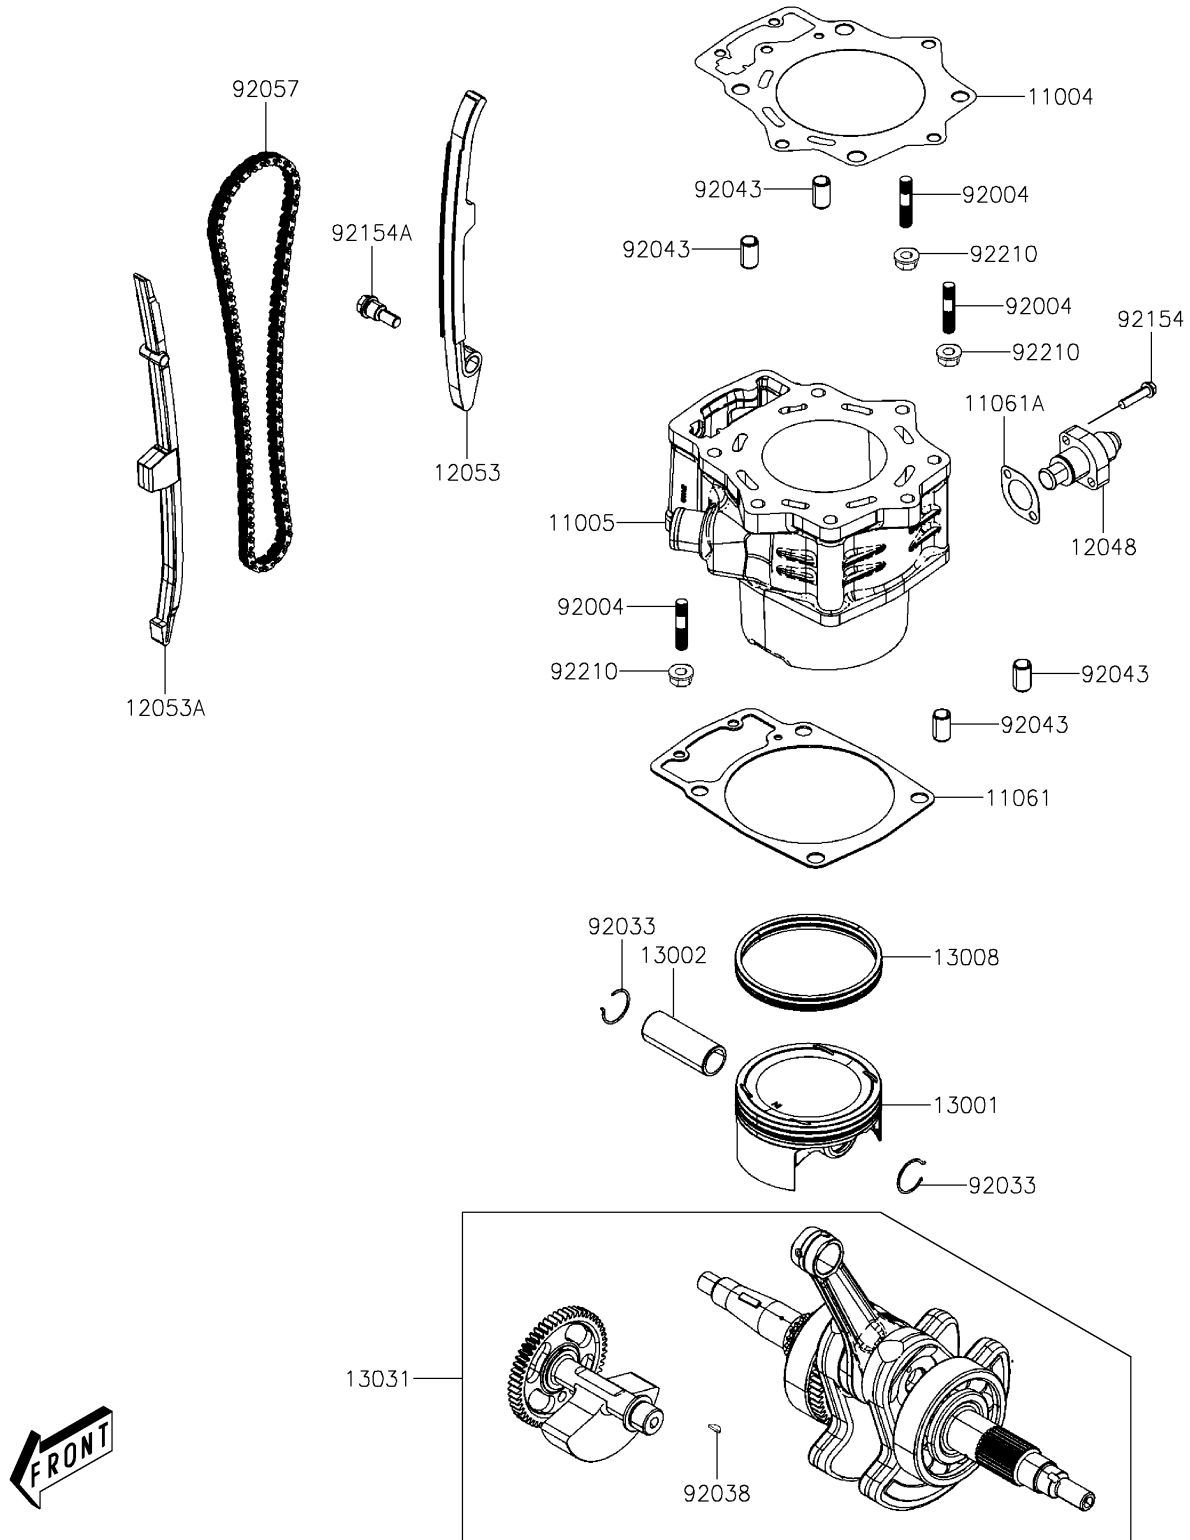

## PARTS DIAGRAM

### Cylinder/Piston(s)

E1120

## PARTS LIST

### Cylinder/Piston(s)

ITEM NAME	PART NUMBER	QUANTITY
GASKET-HEAD (Ref # 11004)	11004-Y006	1
CYLINDER-ENGINE (Ref # 11005)	11005-Y006	1
GASKET,CYLINDER BASE (Ref # 11061)	11061-Y062	1
GASKET,TENSIONER (Ref # 11061A)	11061-Y063	1
TENSIONER-ASSY (Ref # 12048)	12048-Y007	1
GUIDE-CHAIN,TENSIONER (Ref # 12053)	12053-Y011	1
GUIDE-CHAIN,CAM CHAIN (Ref # 12053A)	12053-Y012	1
PISTON-ENGINE (Ref # 13001)	13001-Y006	1
PIN-PISTON (Ref # 13002)	13002-Y006	1
RING-SET-PISTON (Ref # 13008)	13008-Y006	1
CRANKSHAFT-COMP (Ref # 13031)	13031-Y006	1
STUD,8X40 (Ref # 92004)	92004-Y019	3
RING-SNAP (Ref # 92033)	92033-Y044	2
KEY,WOODRUFF (Ref # 92038)	92038-Y004	1
PIN,12X20 (Ref # 92043)	92043-Y027	4
CHAIN,CAM (Ref # 92057)	92057-Y011	1
BOLT,FLANGE,6X25 (Ref # 92154)	92154-Y066	2
BOLT,CAM CHAIN TENSIONER (Ref # 92154A)	92154-Y164	1
NUT,8MM (Ref # 92210)	92210-Y028	3