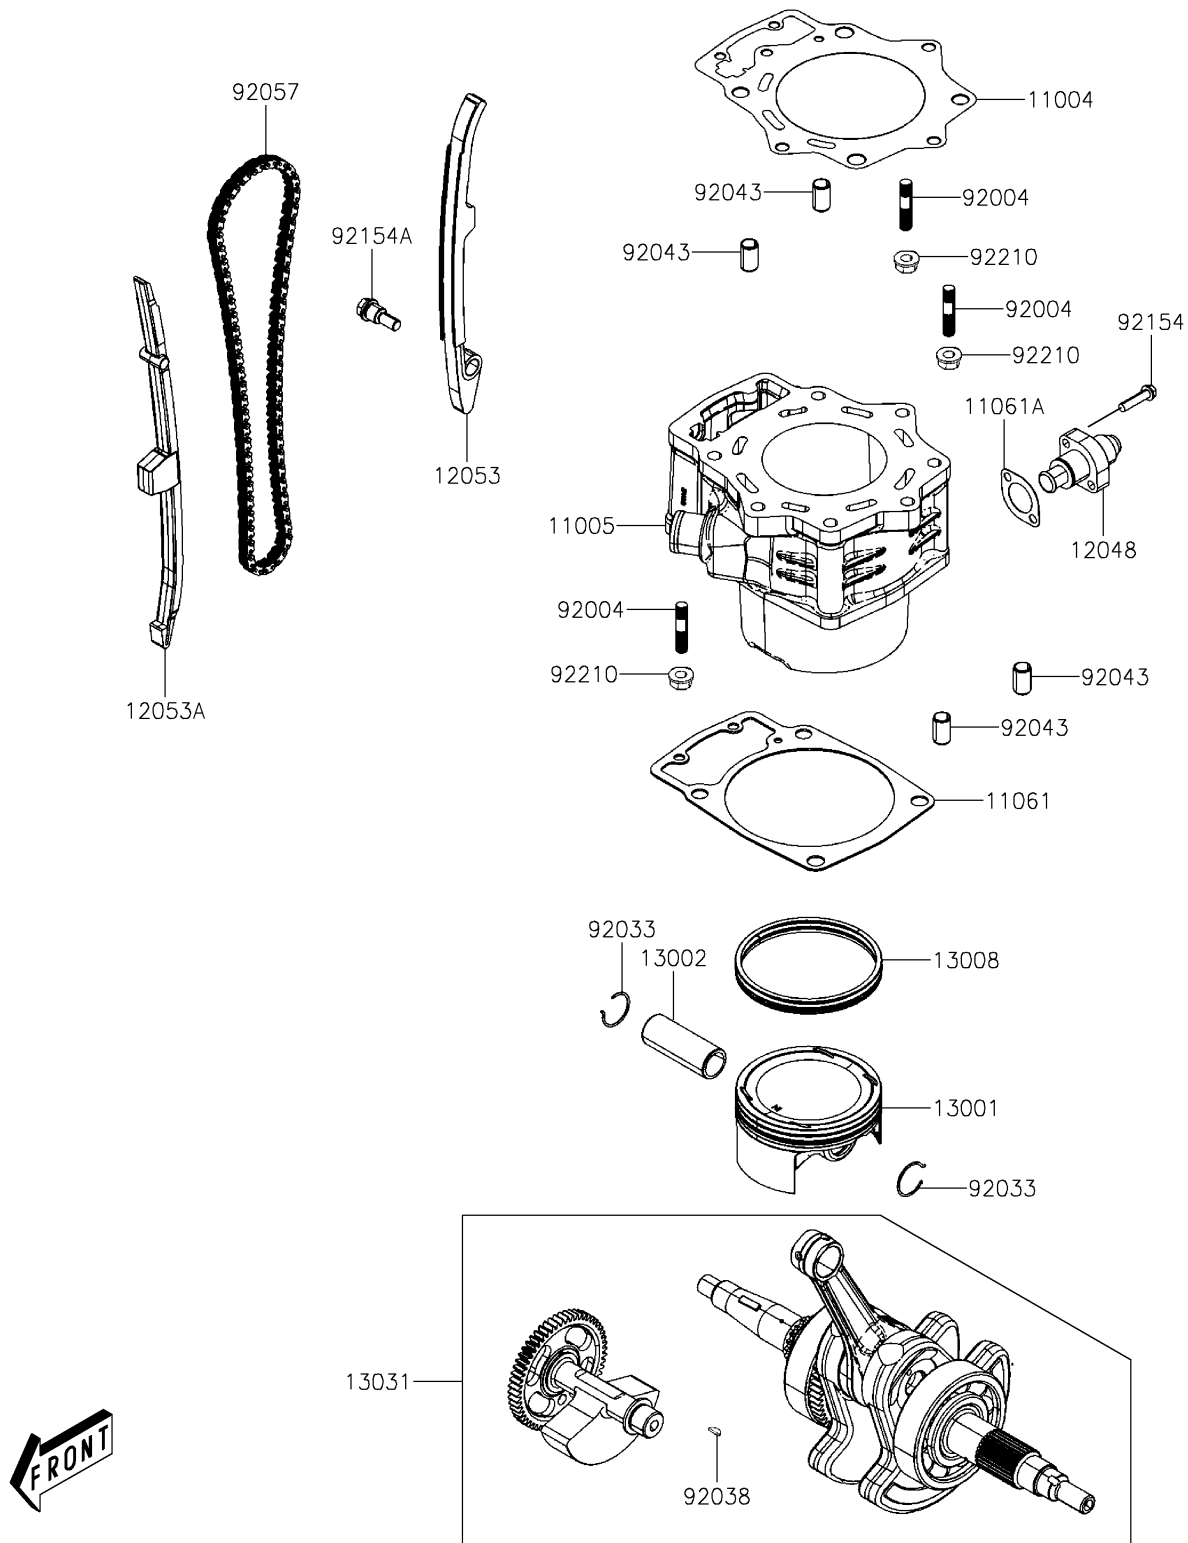

2024 Mule PRO-MX EPS LE

PARTS DIAGRAM

Cylinder/Piston(s)

E1120

2024 Mule PRO-MX EPS LE

PARTS LIST

Cylinder/Piston(s)

| ITEM NAME | PART NUMBER | QUANTITY |
|---|-------------|----------|
| GASKET-HEAD (Ref # 11004) | 11004-Y006 | 1 |
| CYLINDER-ENGINE (Ref # 11005) | 11005-Y006 | 1 |
| GASKET,CYLINDER BASE (Ref # 11061) | 11061-Y062 | 1 |
| GASKET,TENSIONER (Ref # 11061A) | 11061-Y063 | 1 |
| TENSIONER-ASSY (Ref # 12048) | 12048-Y007 | 1 |
| GUIDE-CHAIN,TENSIONER (Ref # 12053) | 12053-Y011 | 1 |
| GUIDE-CHAIN,CAM CHAIN (Ref # 12053A) | 12053-Y012 | 1 |
| PISTON-ENGINE (Ref # 13001) | 13001-Y006 | 1 |
| PIN-PISTON (Ref # 13002) | 13002-Y006 | 1 |
| RING-SET-PISTON (Ref # 13008) | 13008-Y006 | 1 |
| CRANKSHAFT-COMP (Ref # 13031) | 13031-Y006 | 1 |
| STUD,8X40 (Ref # 92004) | 92004-Y019 | 3 |
| RING-SNAP (Ref # 92033) | 92033-Y044 | 2 |
| KEY,WOODRUFF (Ref # 92038) | 92038-Y004 | 1 |
| PIN,12X20 (Ref # 92043) | 92043-Y027 | 4 |
| CHAIN,CAM (Ref # 92057) | 92057-Y011 | 1 |
| BOLT,FLANGE,6X25 (Ref # 92154) | 92154-Y066 | 2 |
| BOLT,CAM CHAIN TENSIONER (Ref # 92154A) | 92154-Y164 | 1 |
| NUT,8MM (Ref # 92210) | 92210-Y028 | 3 |