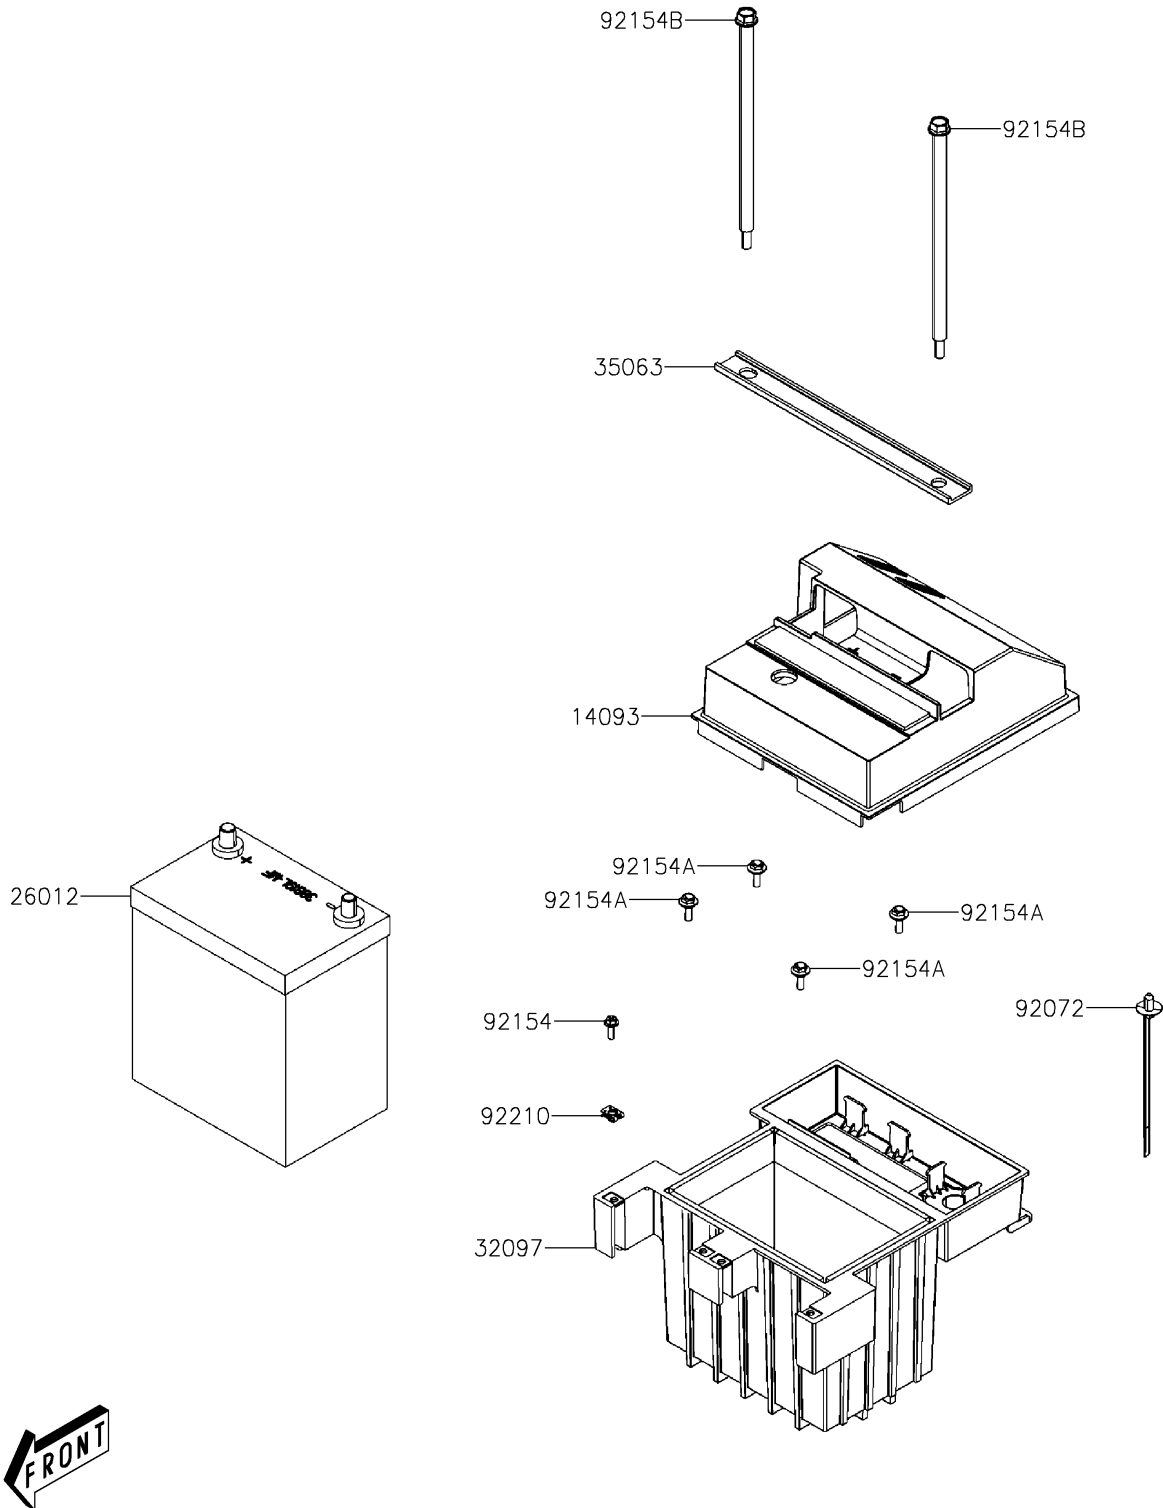

2021 MULE PRO-MX™

PARTS DIAGRAM

Battery

F2761

2021 MULE PRO-MX™

PARTS LIST

Battery

ITEM NAME

PART NUMBER

QUANTITY
