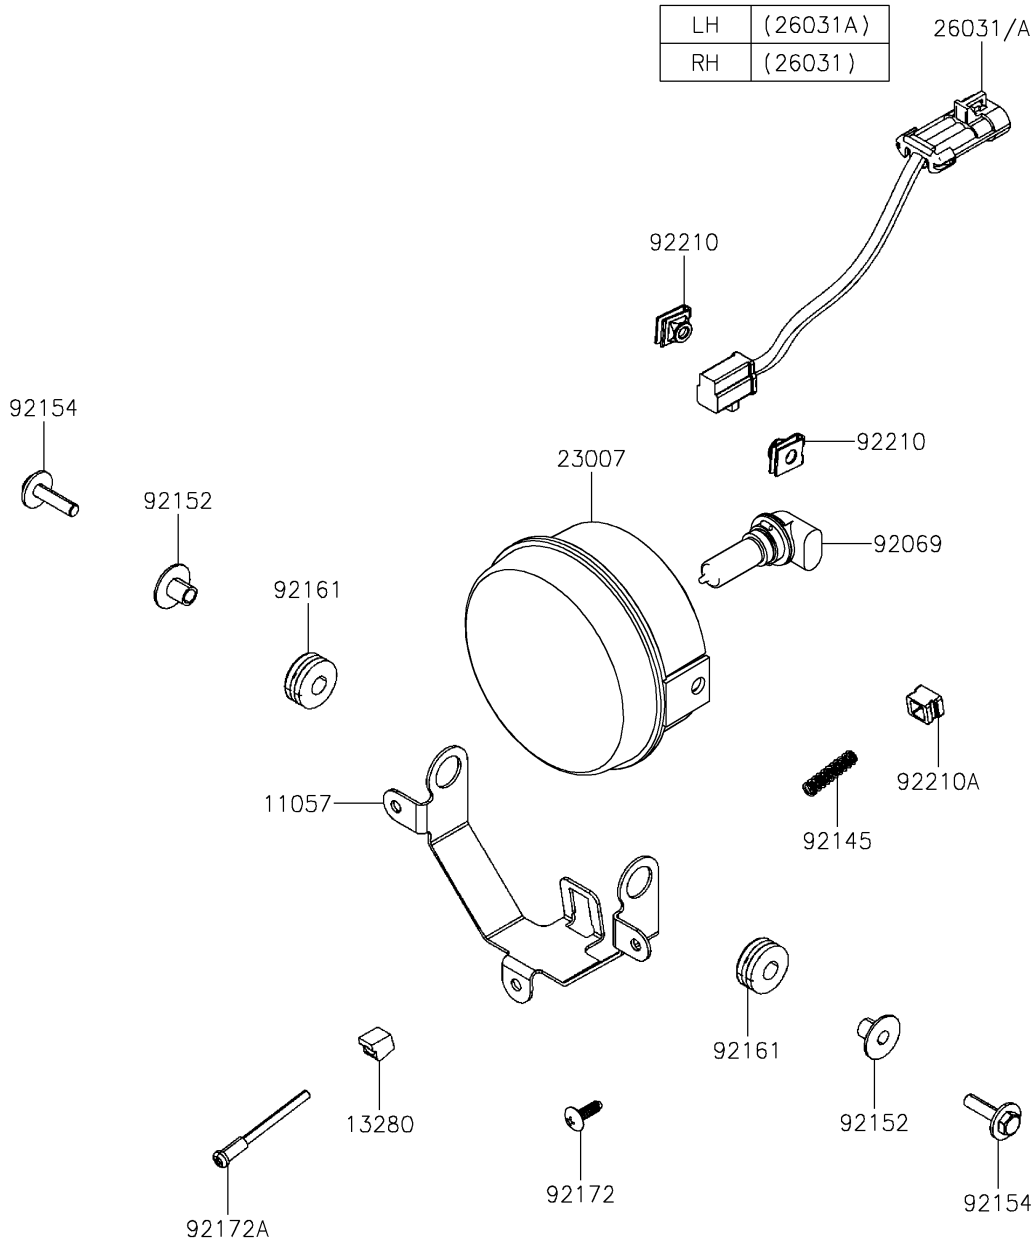

2022 MULE PRO-MX™

PARTS DIAGRAM

Headlight(s)

F2710

2022 MULE PRO-MX™

PARTS LIST

Headlight(s)

ITEM NAME

PART NUMBER

QUANTITY
