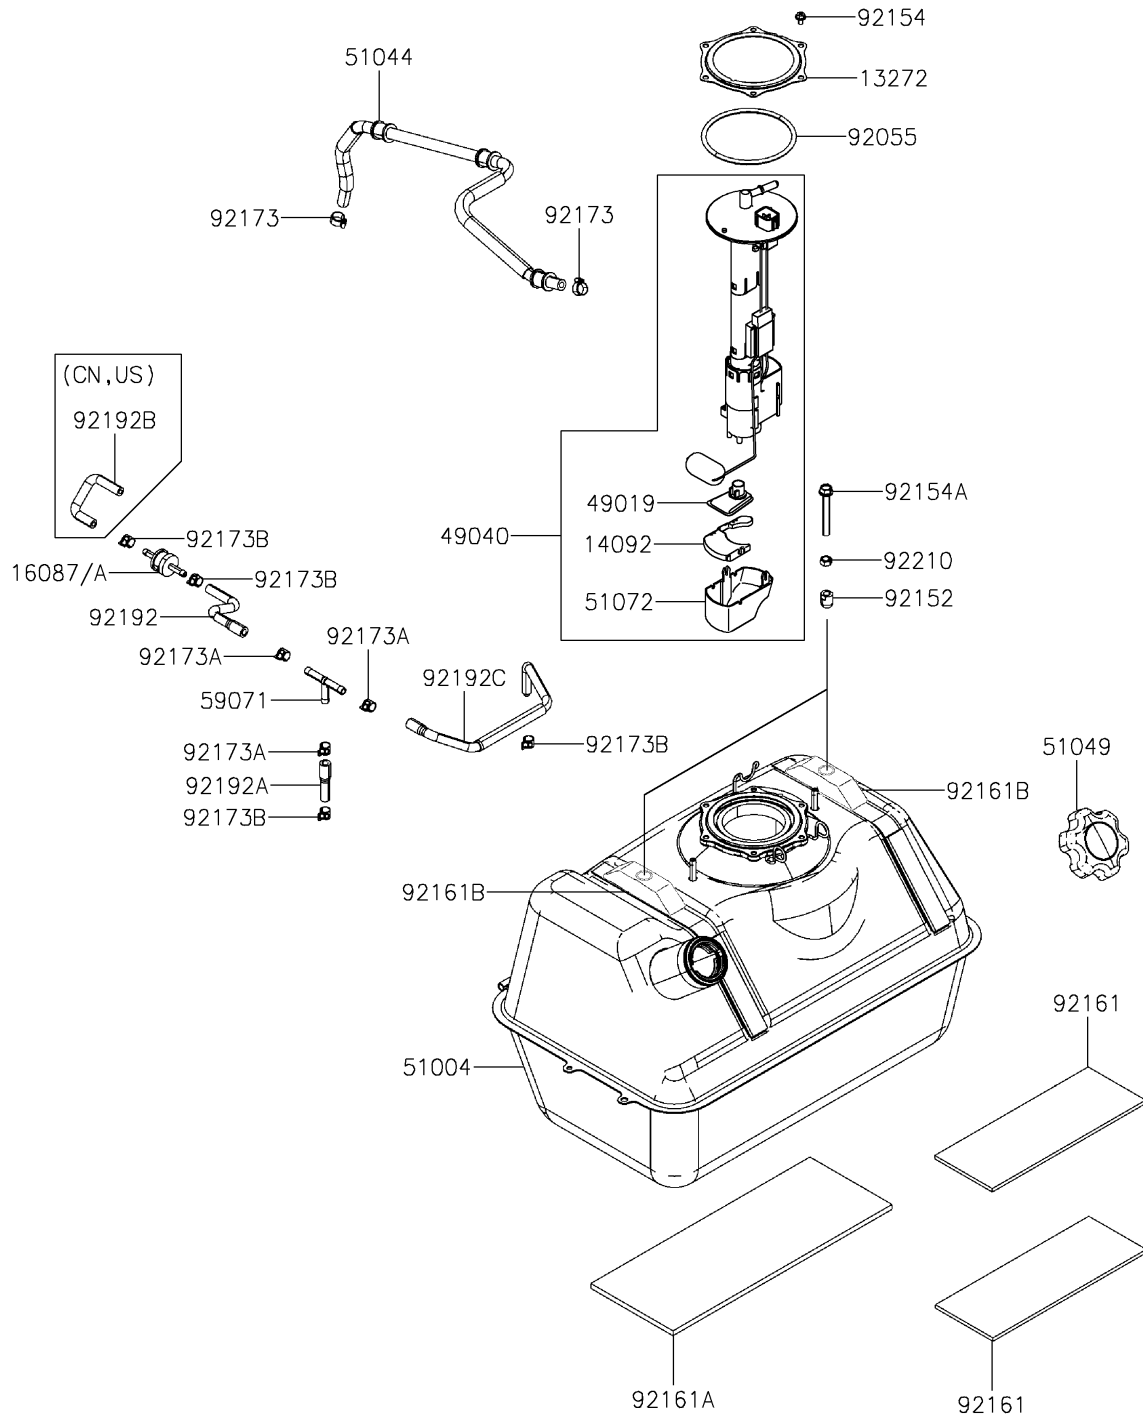

2021 MULE PRO-MX™

PARTS DIAGRAM

Fuel Tank

F2410

2021 MULE PRO-MX™

PARTS LIST

Fuel Tank

ITEM NAME

PART NUMBER

QUANTITY
