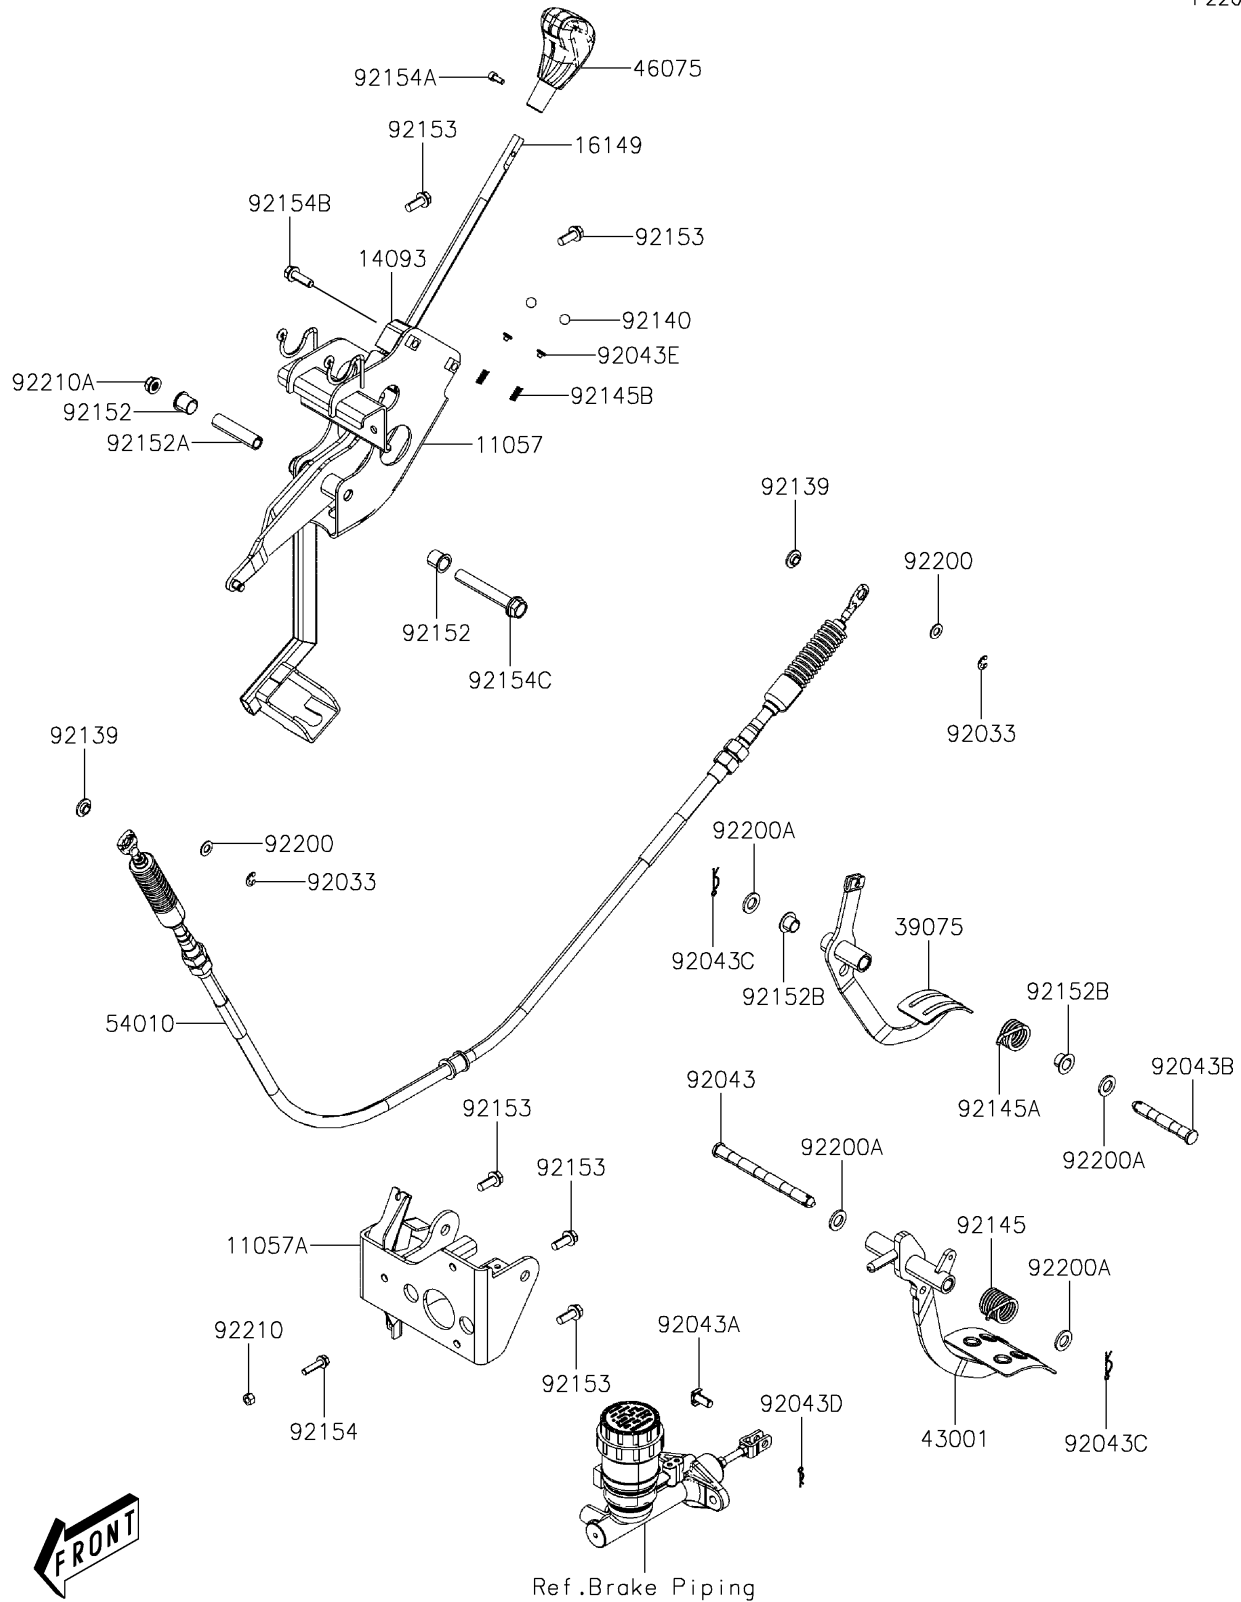

2022 MULE PRO-MX™

PARTS DIAGRAM

Brake Pedal/Throttle Lever

F2260

2022 MULE PRO-MX™

PARTS LIST

Brake Pedal/Throttle Lever

ITEM NAME	PART NUMBER	QUANTITY
-----------	-------------	----------
