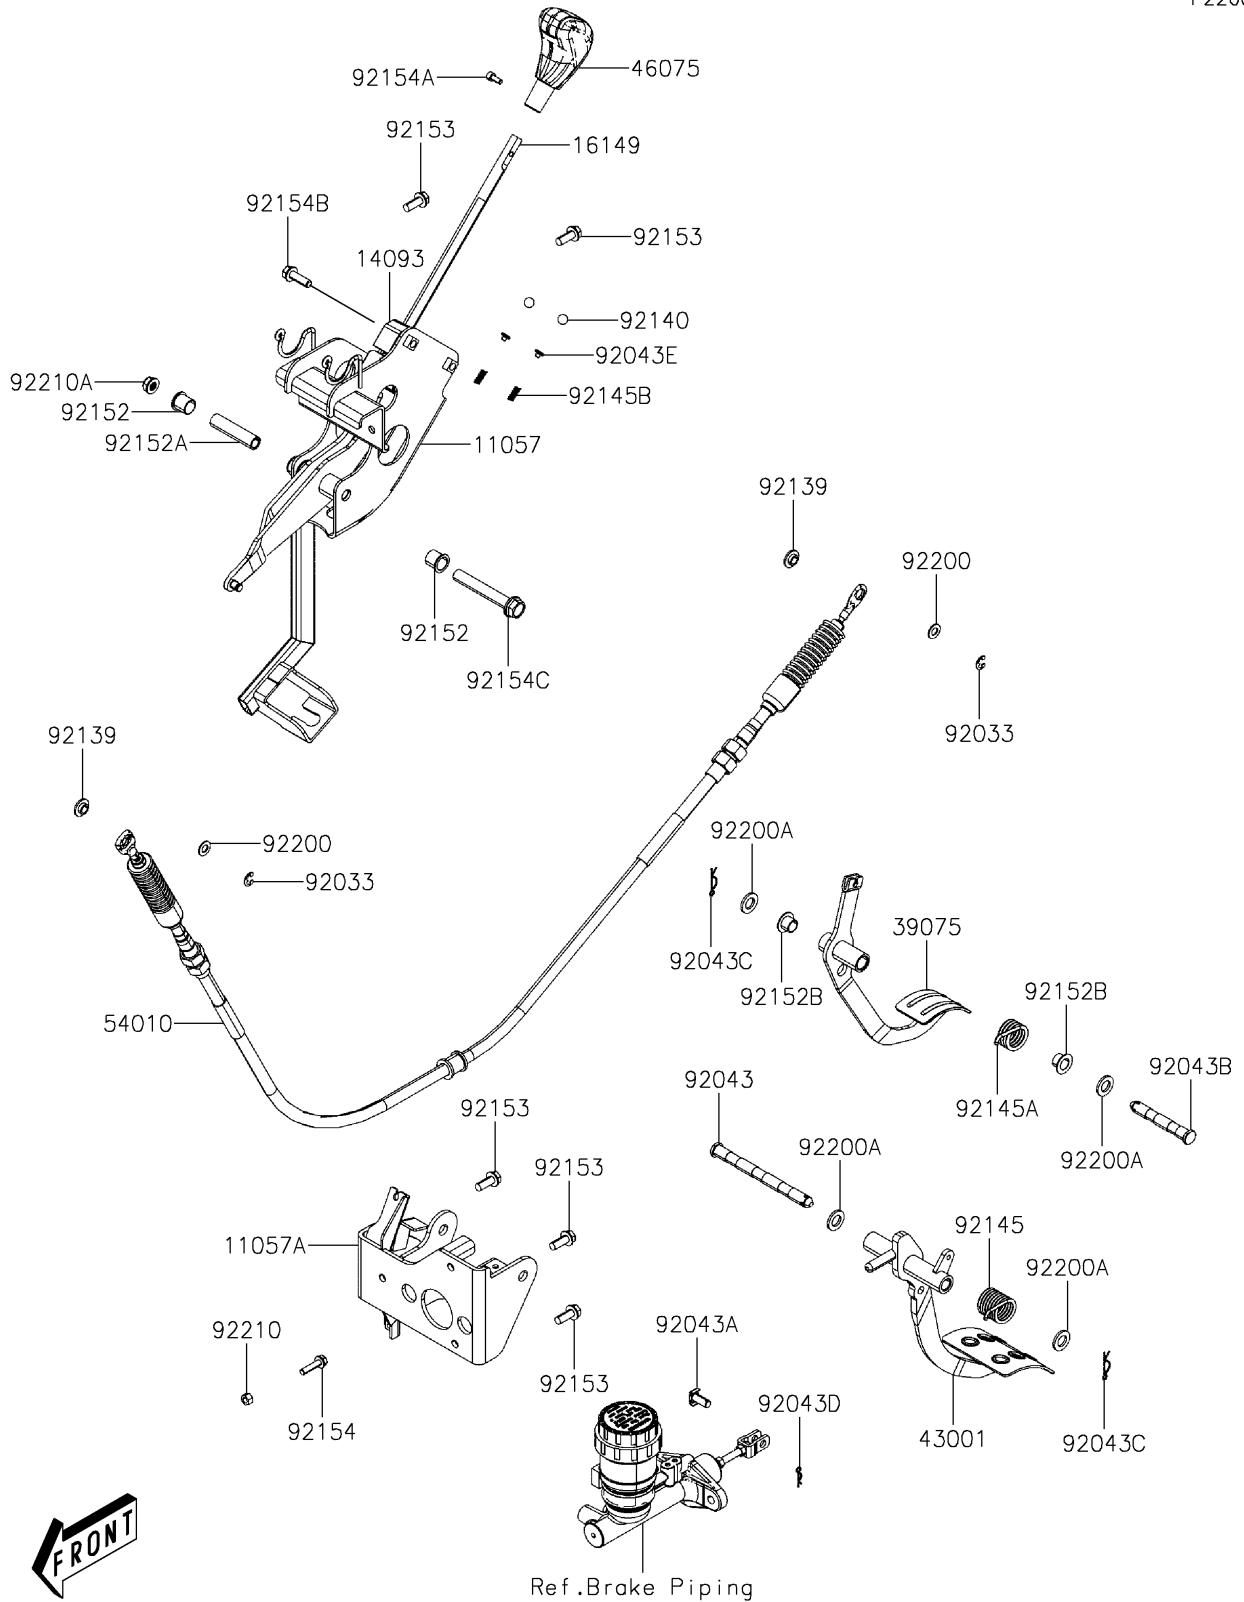

2021 MULE PRO-MX™

PARTS DIAGRAM

Brake Pedal/Throttle Lever

F2260

2021 MULE PRO-MX™

PARTS LIST

Brake Pedal/Throttle Lever

ITEM NAME

PART NUMBER

QUANTITY
