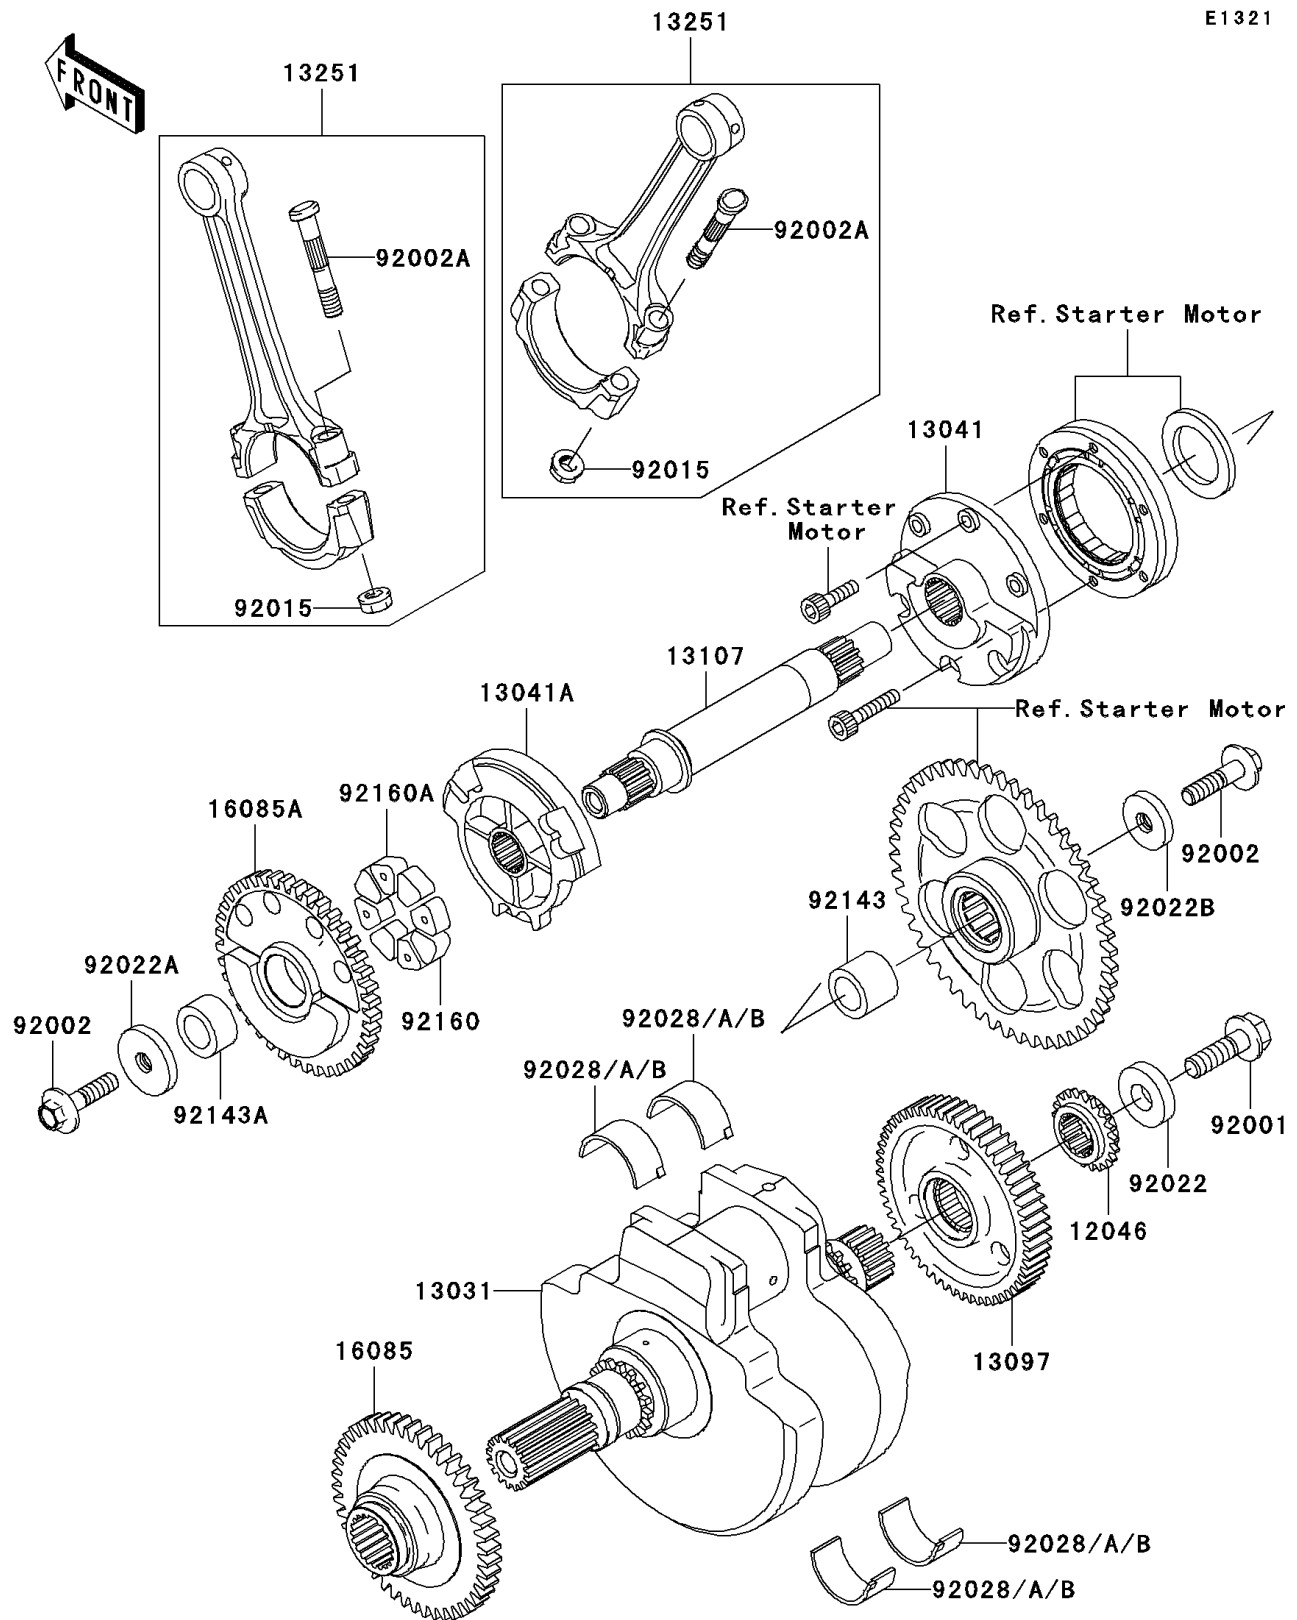

2005 Vulcan 1600 Nomad

PARTS DIAGRAM

Crankshaft

2005 Vulcan 1600 Nomad

PARTS LIST

Crankshaft

ITEM NAME

PART NUMBER

QUANTITY
