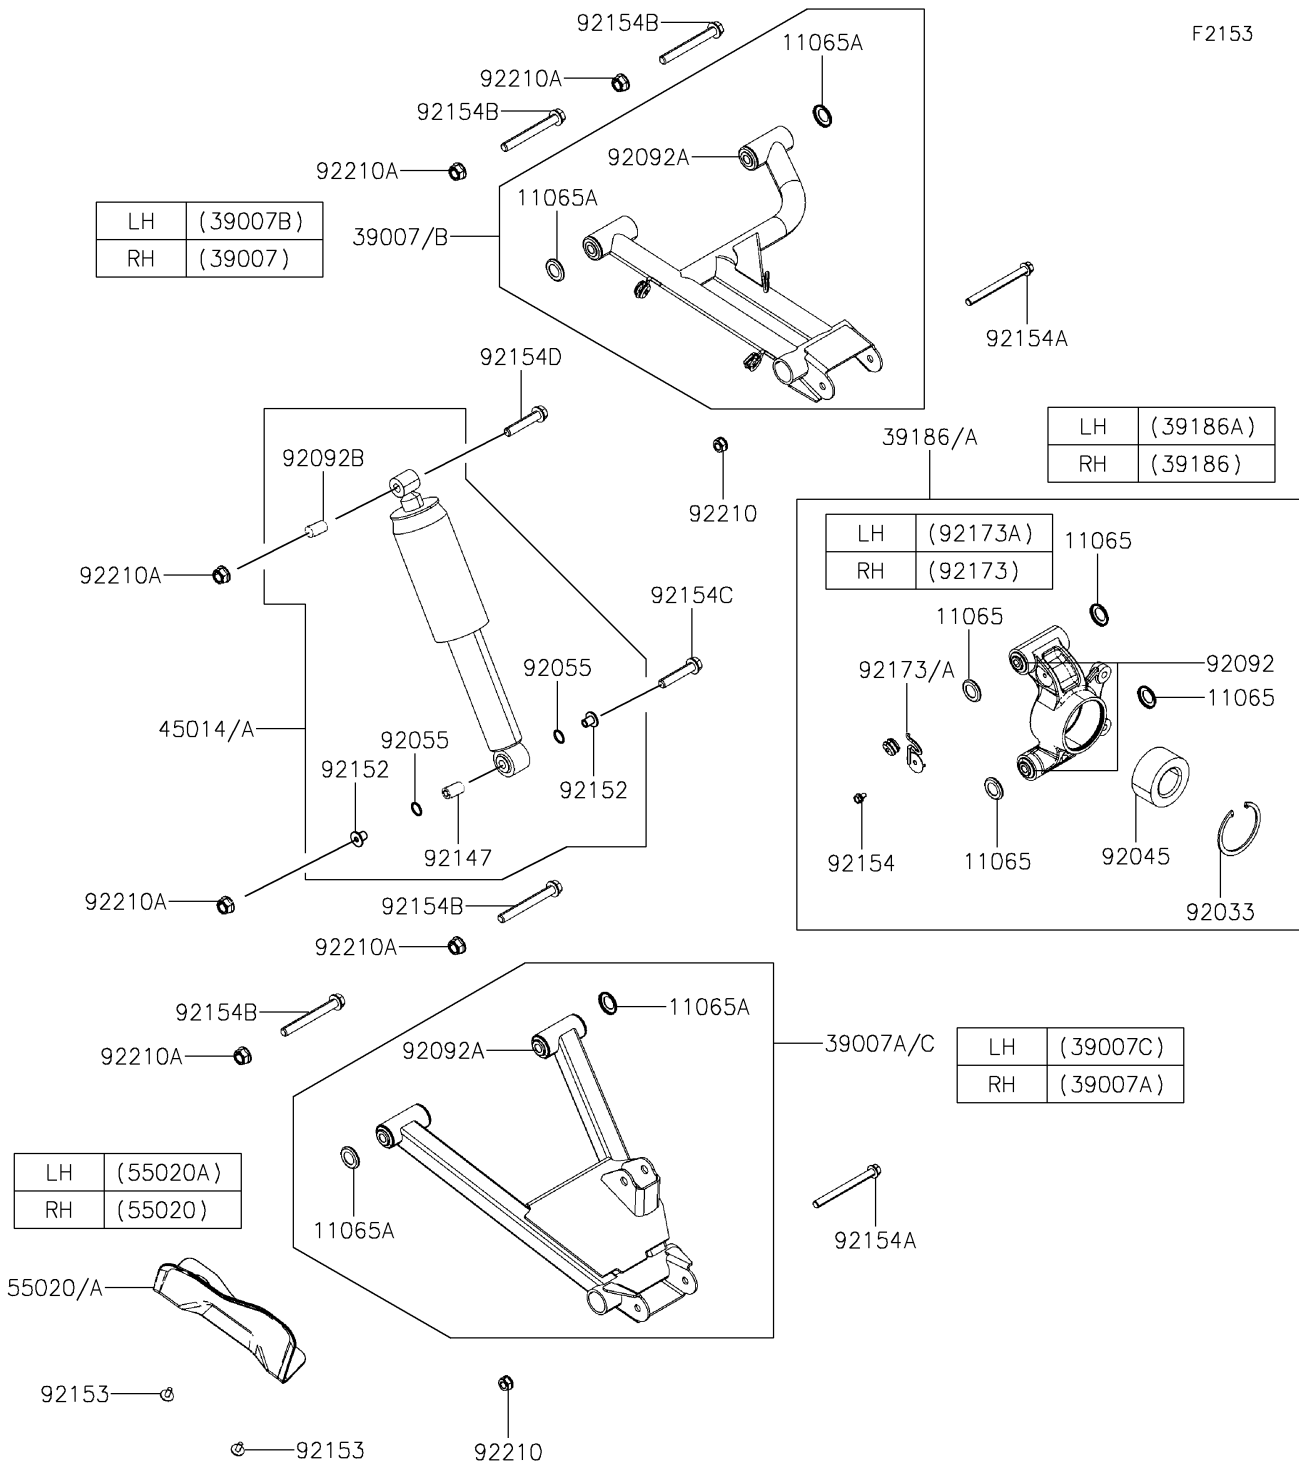

2021 MULE PRO-MX™

PARTS DIAGRAM

Rear Suspension

2021 MULE PRO-MX™

PARTS LIST

Rear Suspension

ITEM NAME

PART NUMBER

QUANTITY
