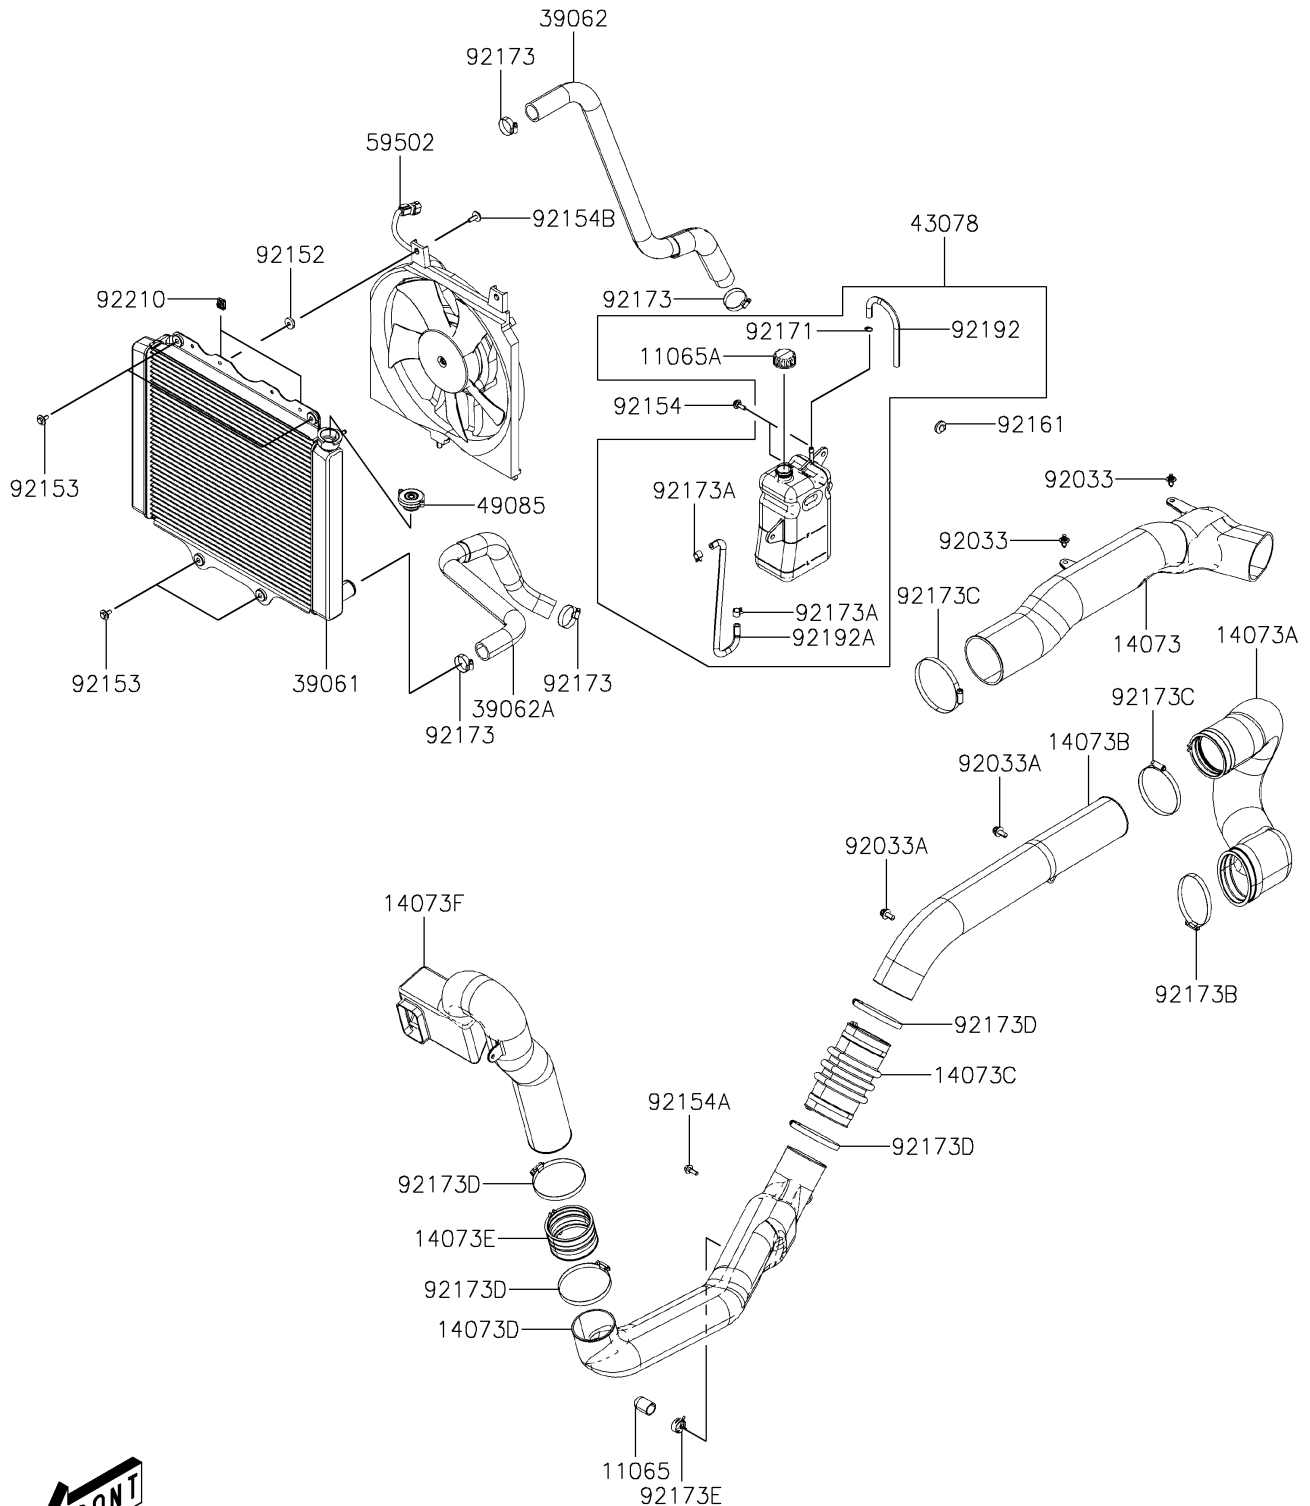

2021 MULE PRO-MX™

PARTS DIAGRAM

Cooling

E3035

2021 MULE PRO-MX™

PARTS LIST

Cooling

ITEM NAME

PART NUMBER

QUANTITY
