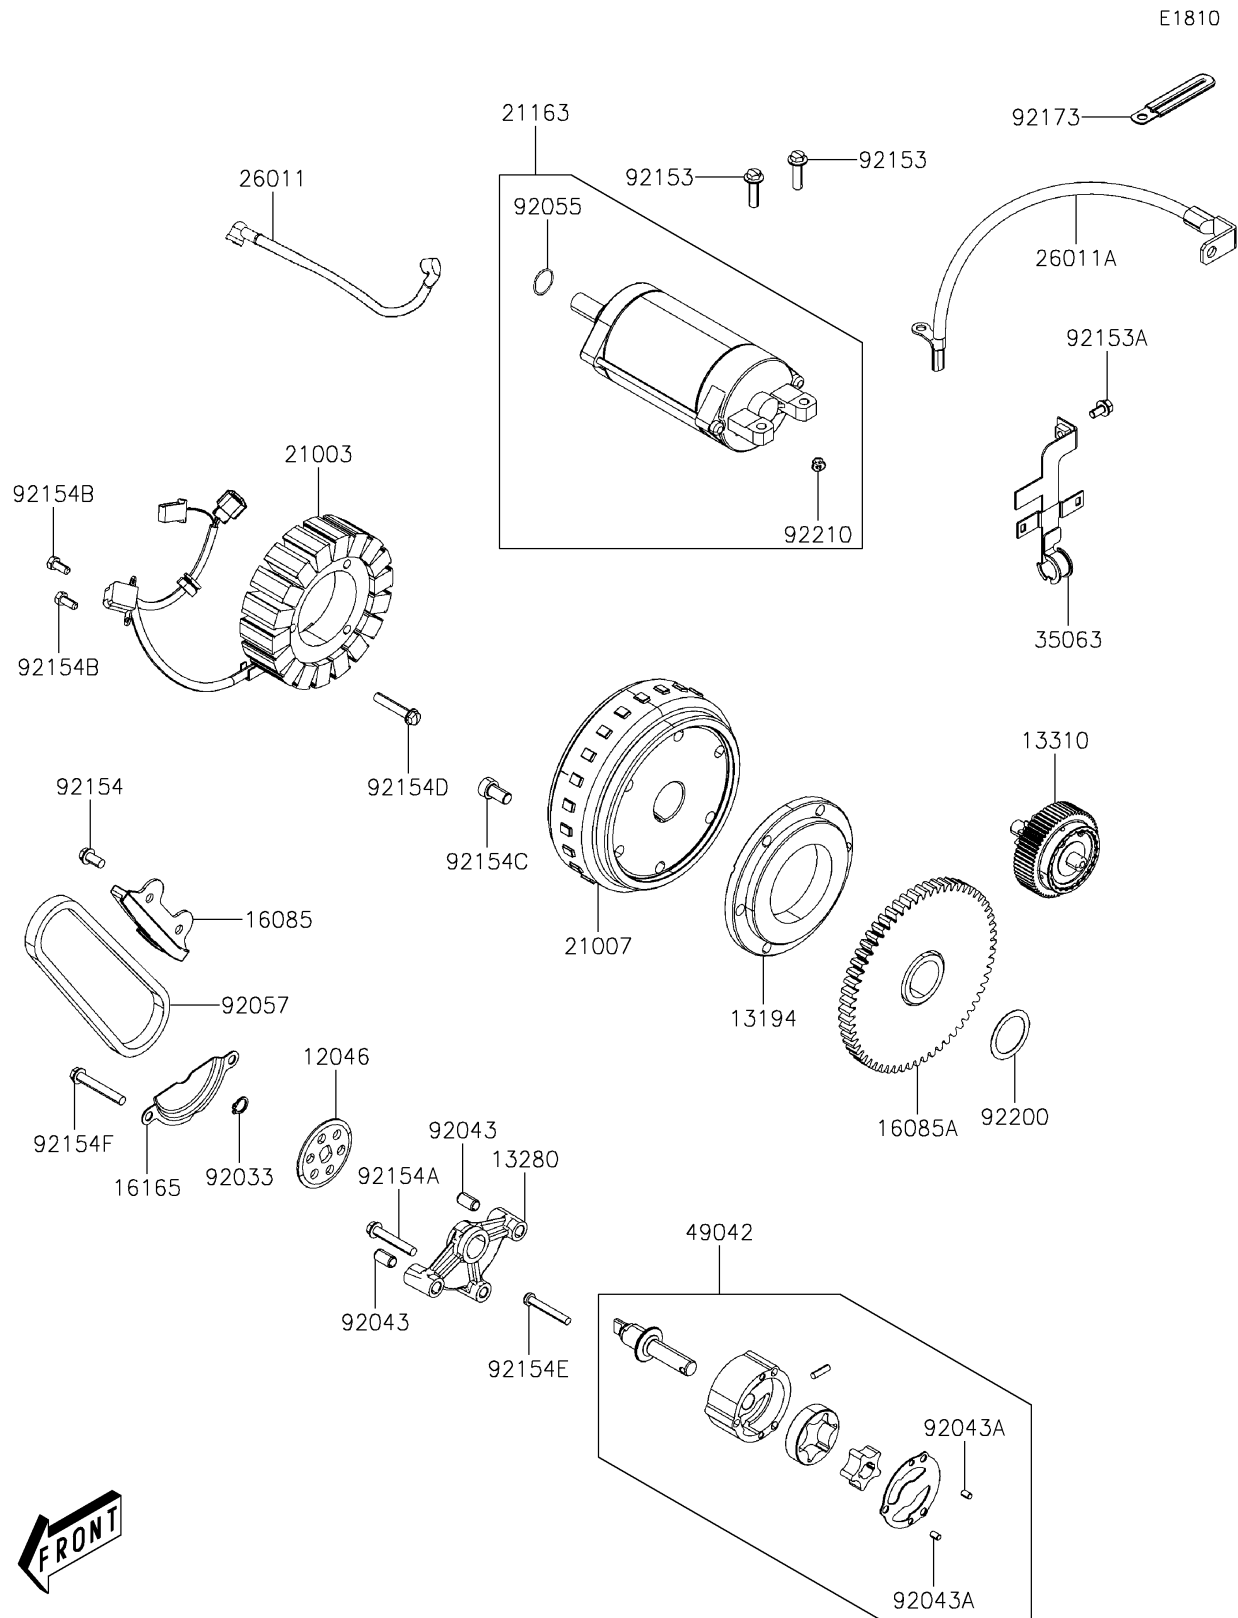

2021 MULE PRO-MX™

PARTS DIAGRAM

Generator

2021 MULE PRO-MX™

PARTS LIST

Generator

Kawasaki

Let the Good Times Roll®

ITEM NAME

PART NUMBER

QUANTITY
