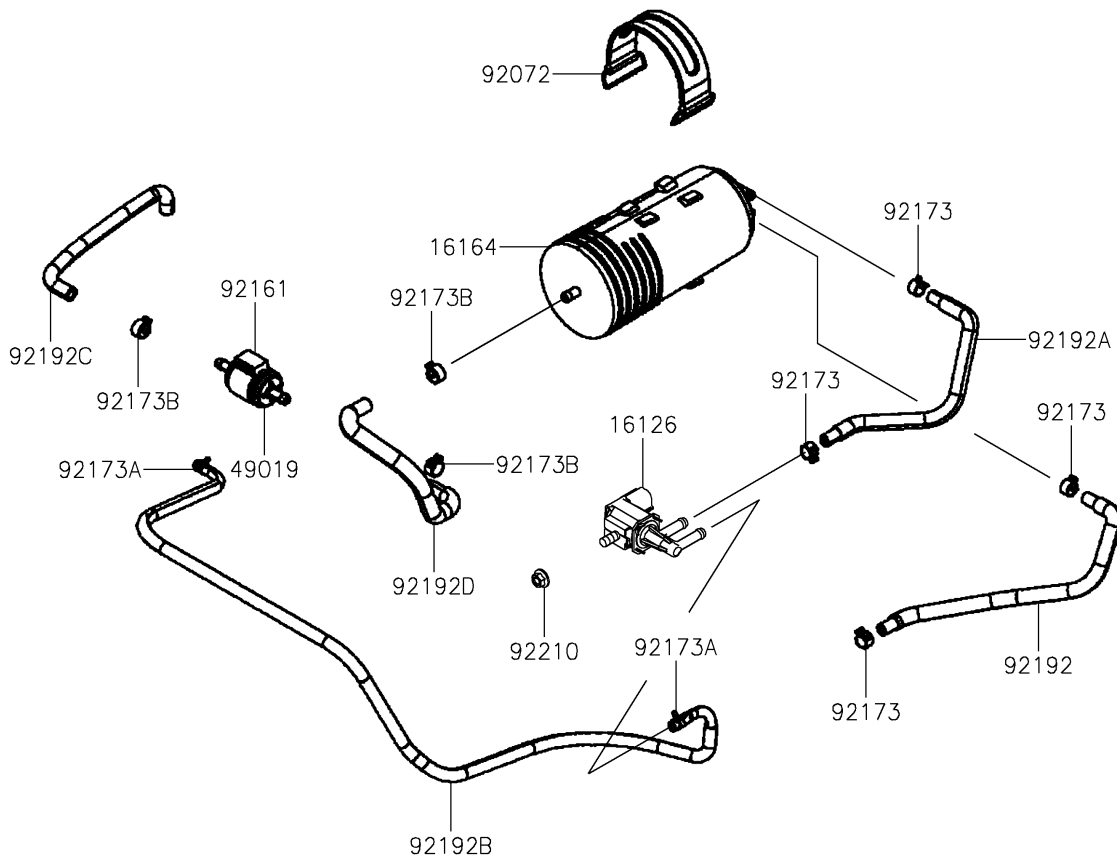

2021 MULE PRO-MX™

PARTS DIAGRAM

Fuel Evaporative System(CA)

E1650

2021 MULE PRO-MX™

PARTS LIST

Fuel Evaporative System(CA)

ITEM NAME

PART NUMBER

QUANTITY
