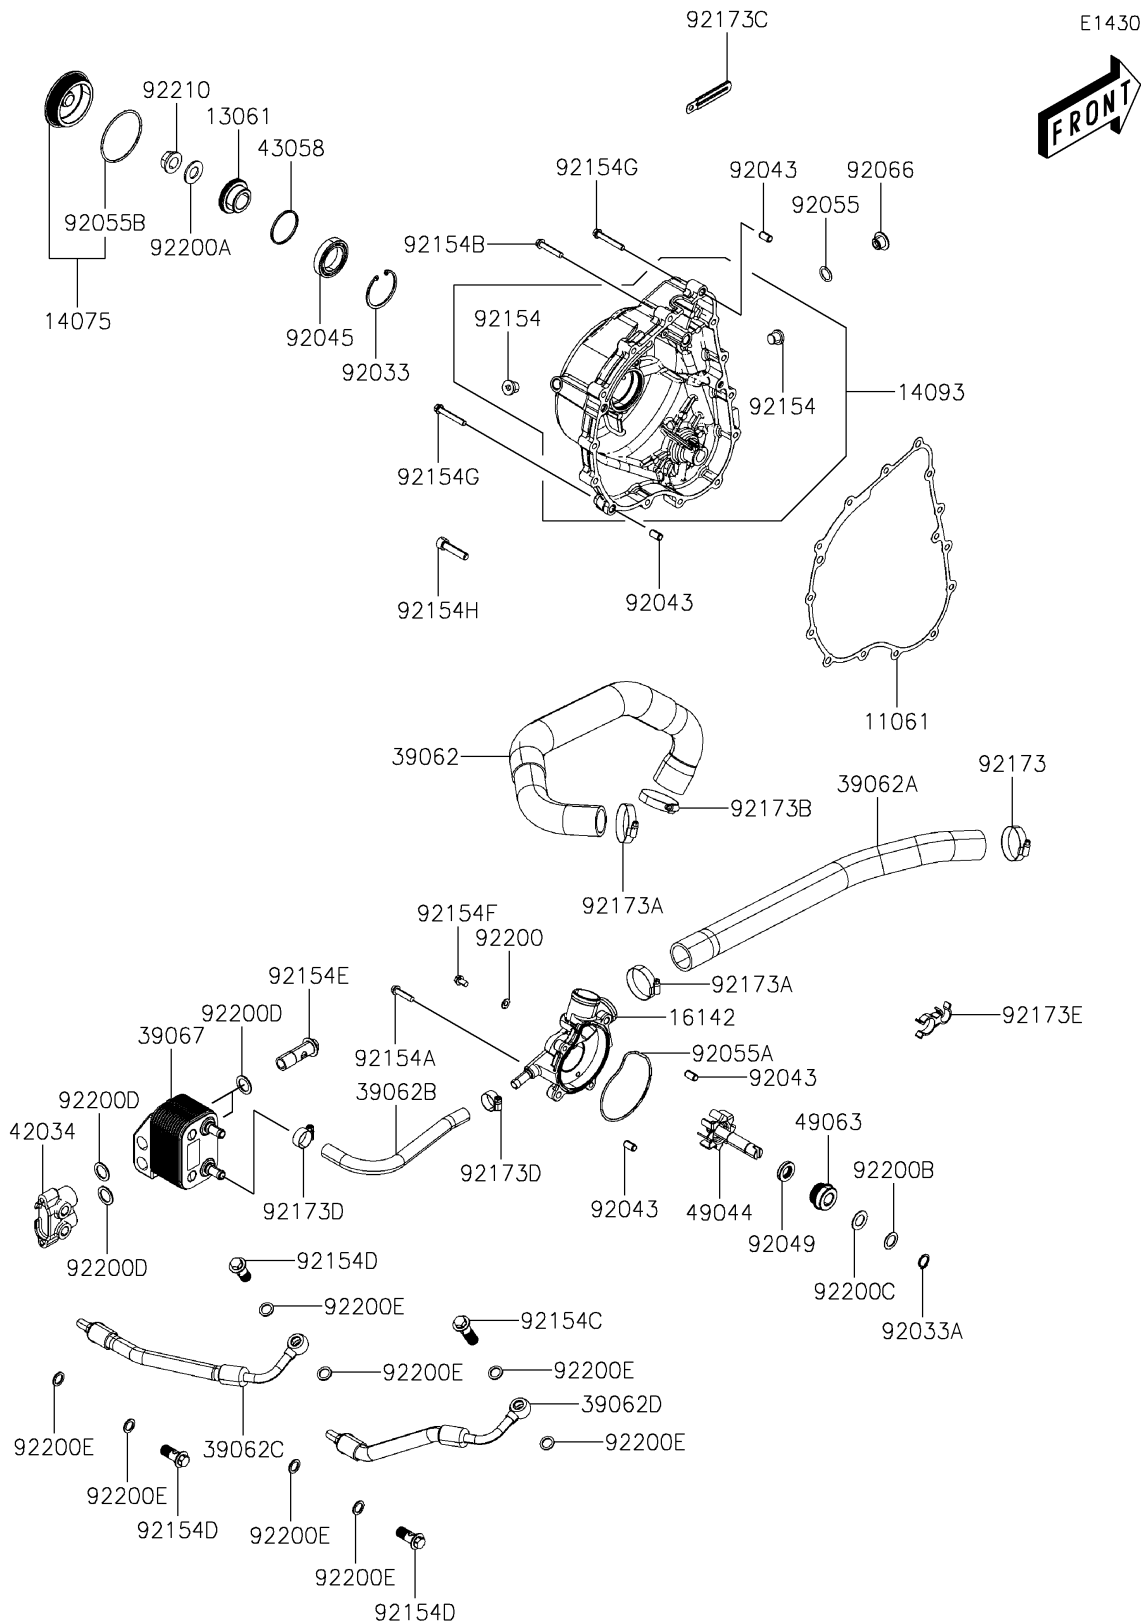

2021 MULE PRO-MX™

PARTS DIAGRAM

Engine Cover(s)

E1430

2021 MULE PRO-MX™

PARTS LIST

Engine Cover(s)

ITEM NAME

PART NUMBER

QUANTITY
