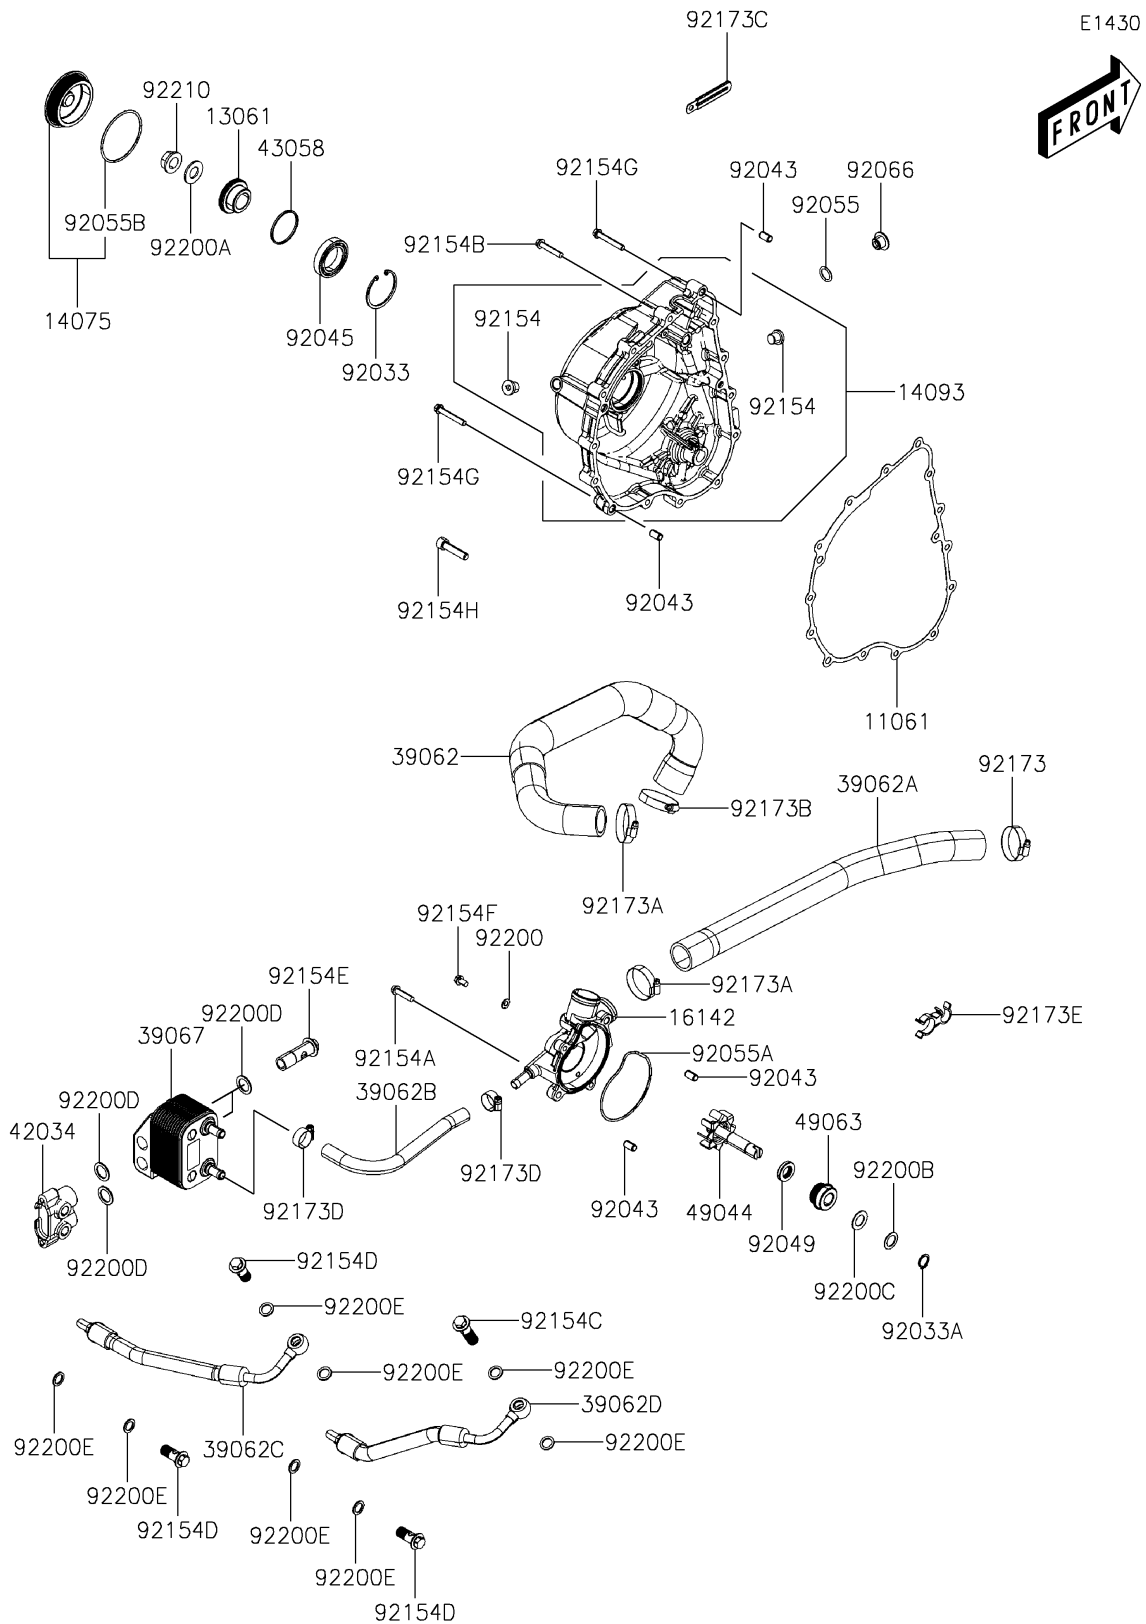

2021 MULE PRO-MX™

PARTS DIAGRAM

Engine Cover(s)