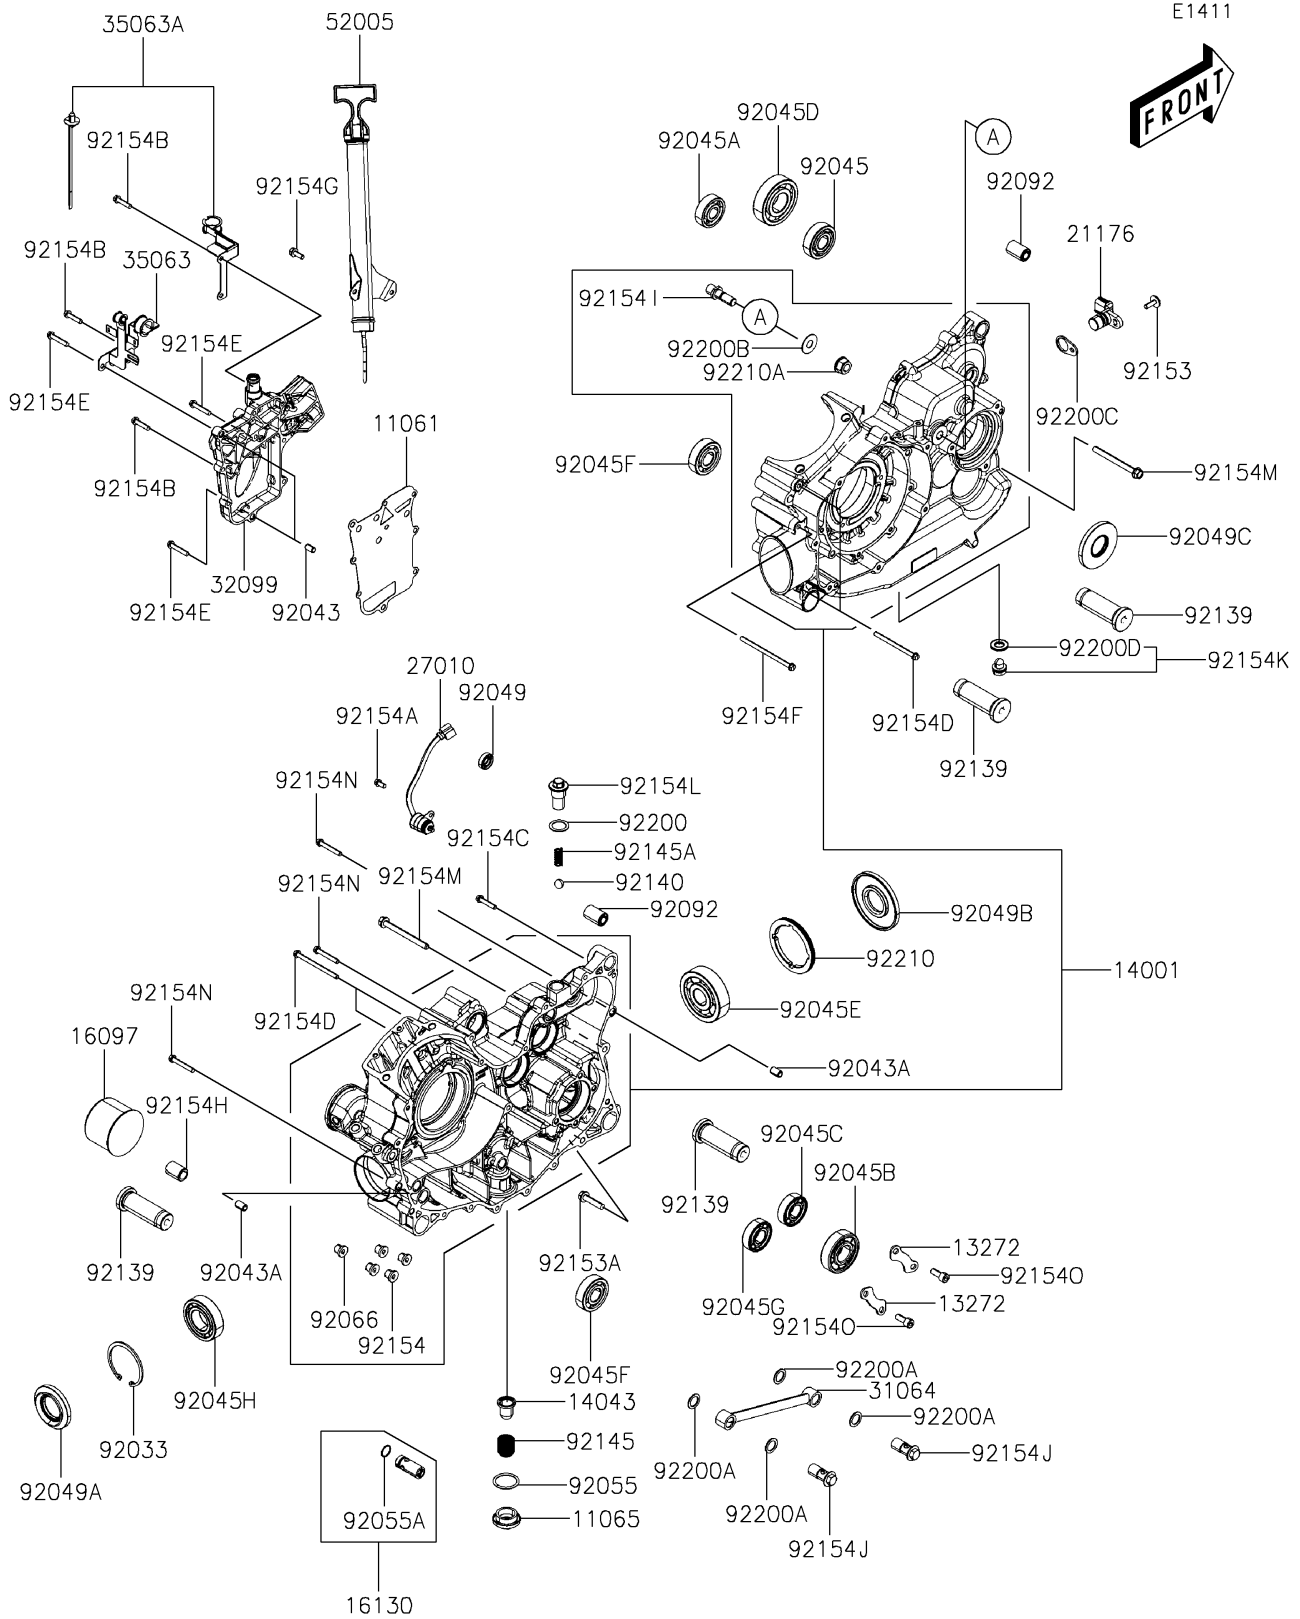

2021 MULE PRO-MX™

PARTS DIAGRAM

Crankcase

2021 MULE PRO-MX™

PARTS LIST

Crankcase

Kawasaki

Let the Good Times Roll®

ITEM NAME

PART NUMBER

QUANTITY
