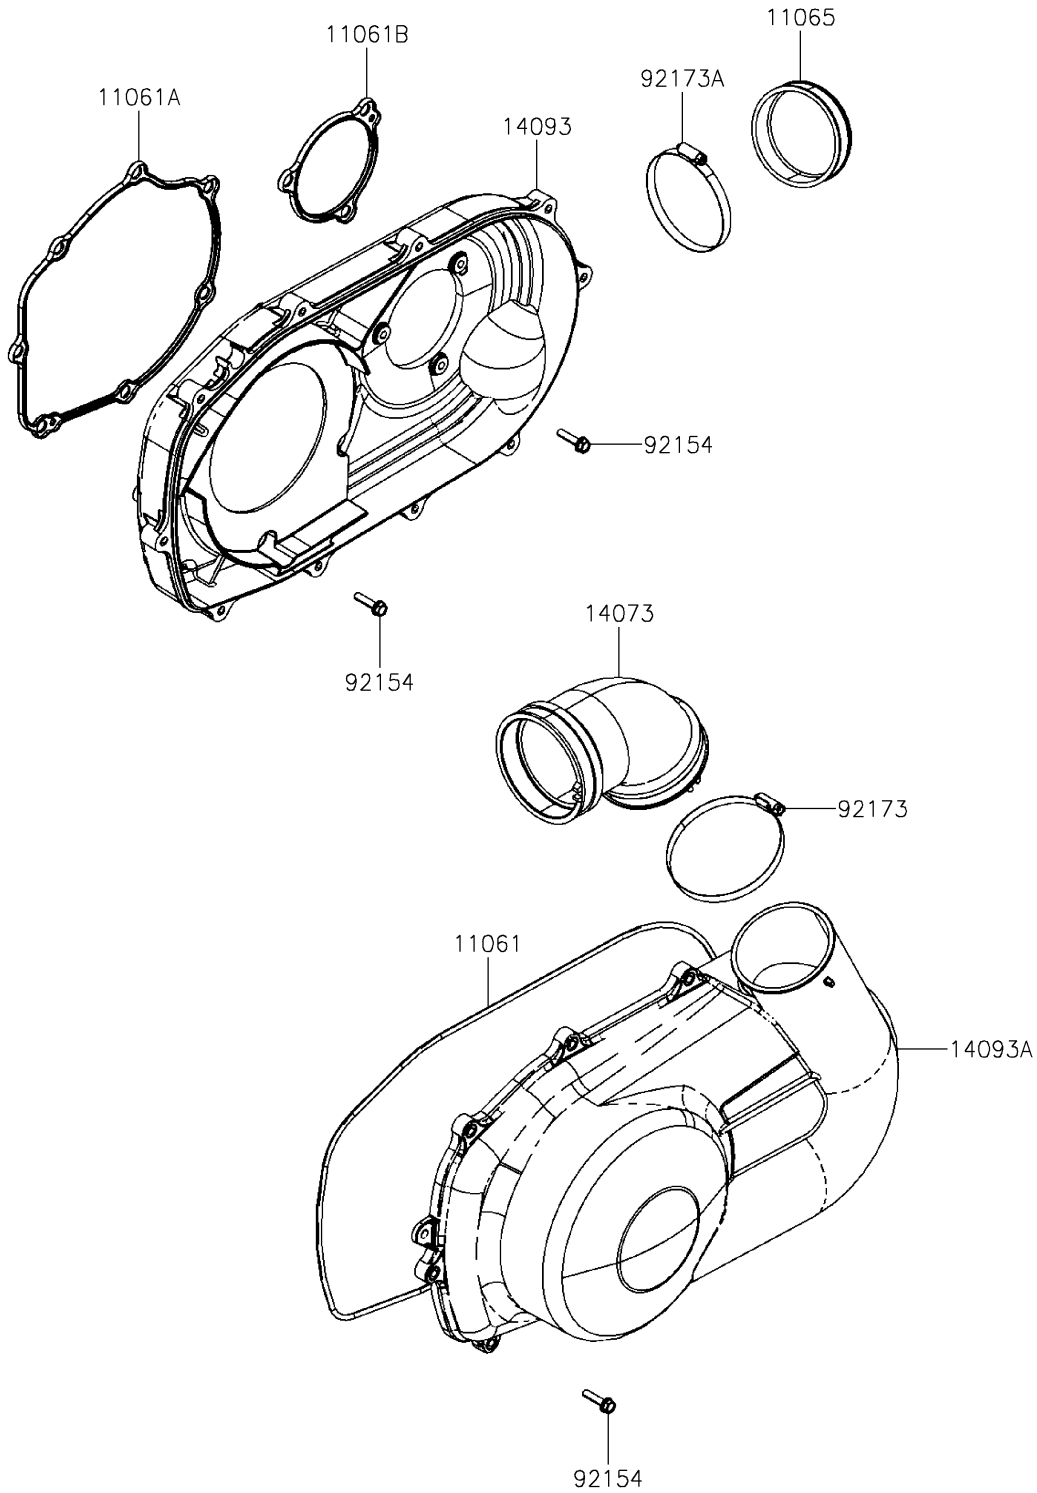

2021 MULE PRO-MX™

PARTS DIAGRAM

Converter Cover

E1393

2021 MULE PRO-MX™

PARTS LIST

Converter Cover

ITEM NAME

PART NUMBER

QUANTITY
