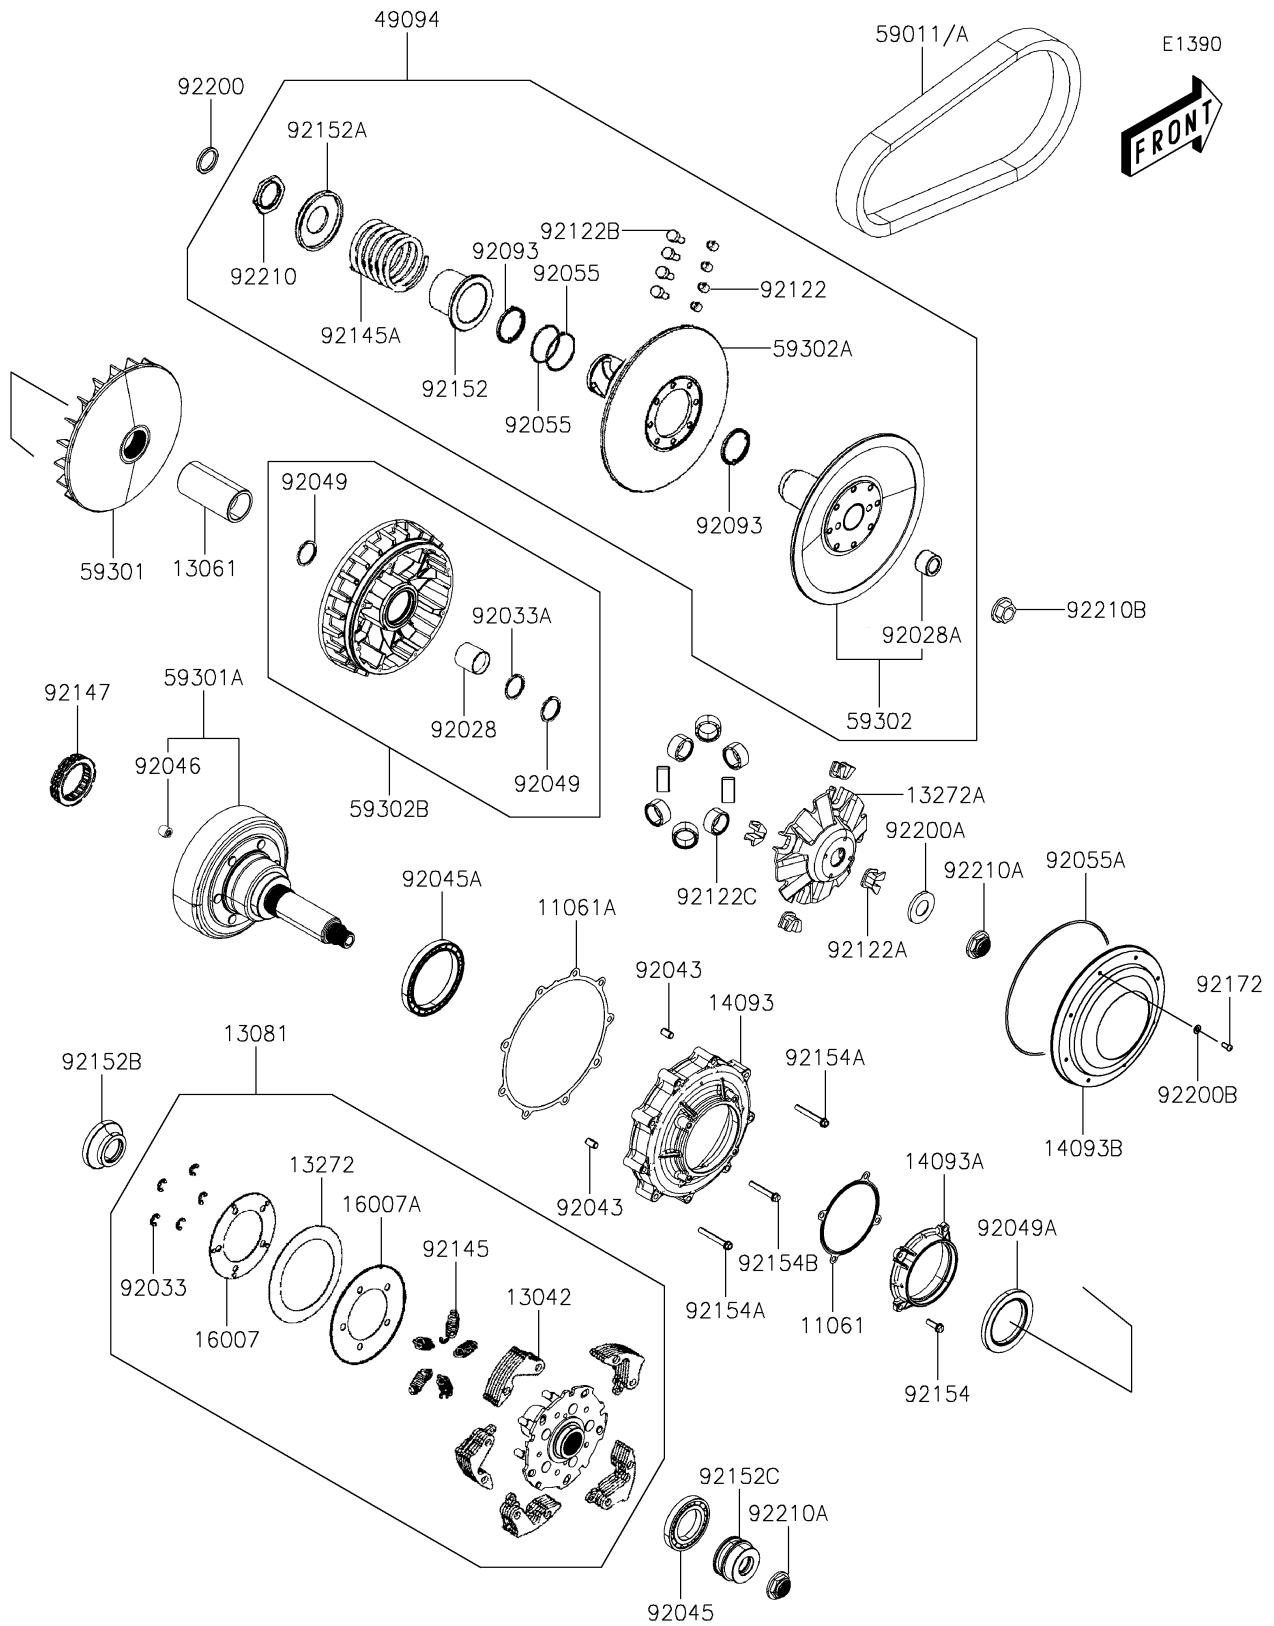

2022 MULE PRO-MX™

PARTS DIAGRAM

Belt Converter

2022 MULE PRO-MX™

PARTS LIST Belt Converter

ITEM NAME	PART NUMBER	QUANTITY
-----------	-------------	----------
