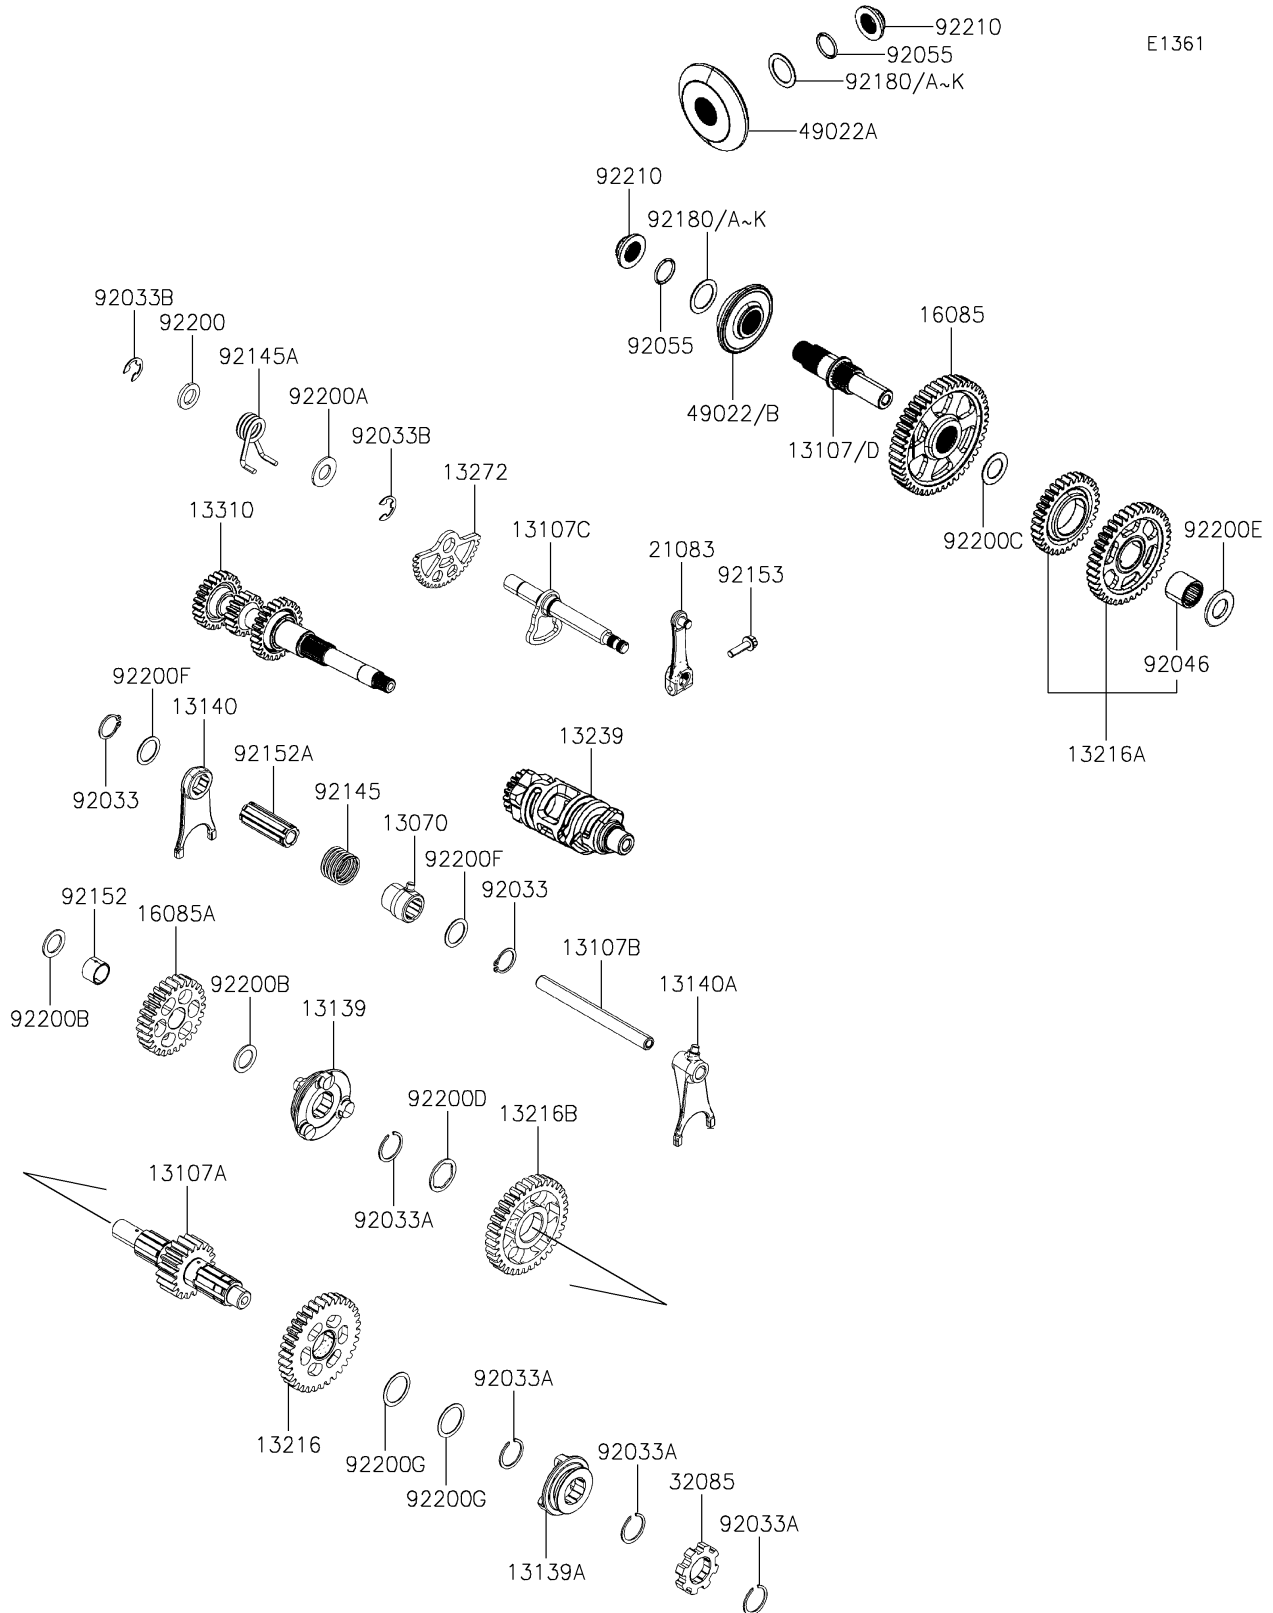

## PARTS DIAGRAM

### Transmission

E1361

## PARTS LIST

### Transmission

**Kawasaki**

Let the Good Times Roll®

**ITEM NAME**

**PART NUMBER**

**QUANTITY**

---